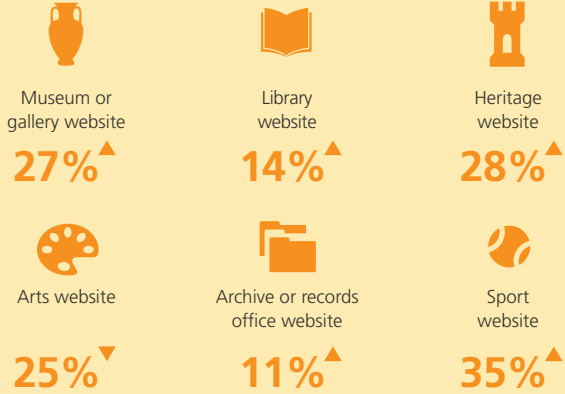

# Digital Participation

Has visited in the last 12 months a...

▲ Yellow arrows indicate significant increase/decrease from 05/06