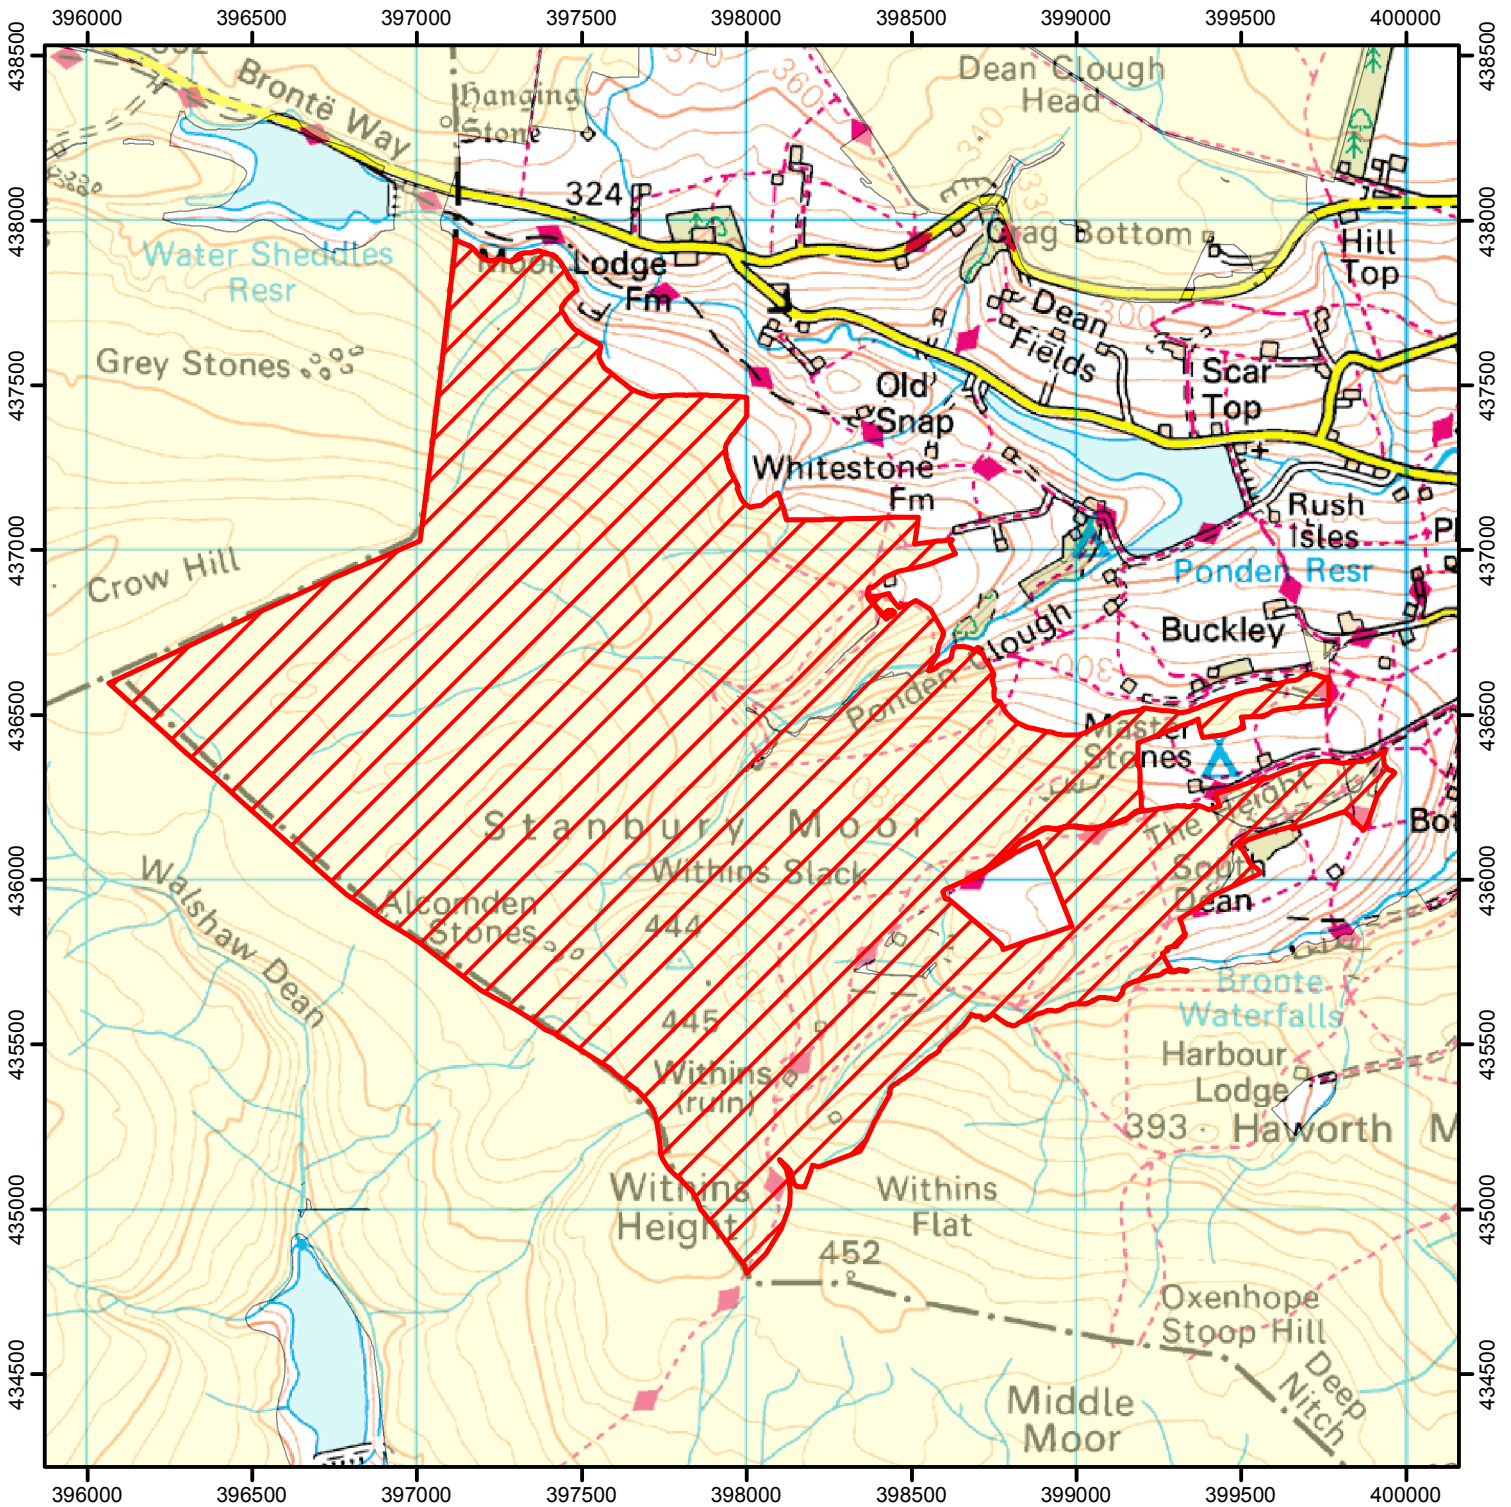

# CROW Open Access:

Consultation on Review of Restriction (Please see accompanying notice)

(This does not affect Public Rights of Way)

Consultation Start Date: 6 October 2014

End Date: 14 November 2014

Case Number: 2004110039

0 250 500 1,000 1,500 Metres

© Crown Copyright and database right 2014. All rights reserved.  
Ordnance Survey Licence number 100022021.

Restricted Open Access Land

Open Access Land

For more information call the Open Access Contact Centre on 0845 100 3298  
or visit our website at [www.naturalengland.org.uk/openaccess](http://www.naturalengland.org.uk/openaccess)