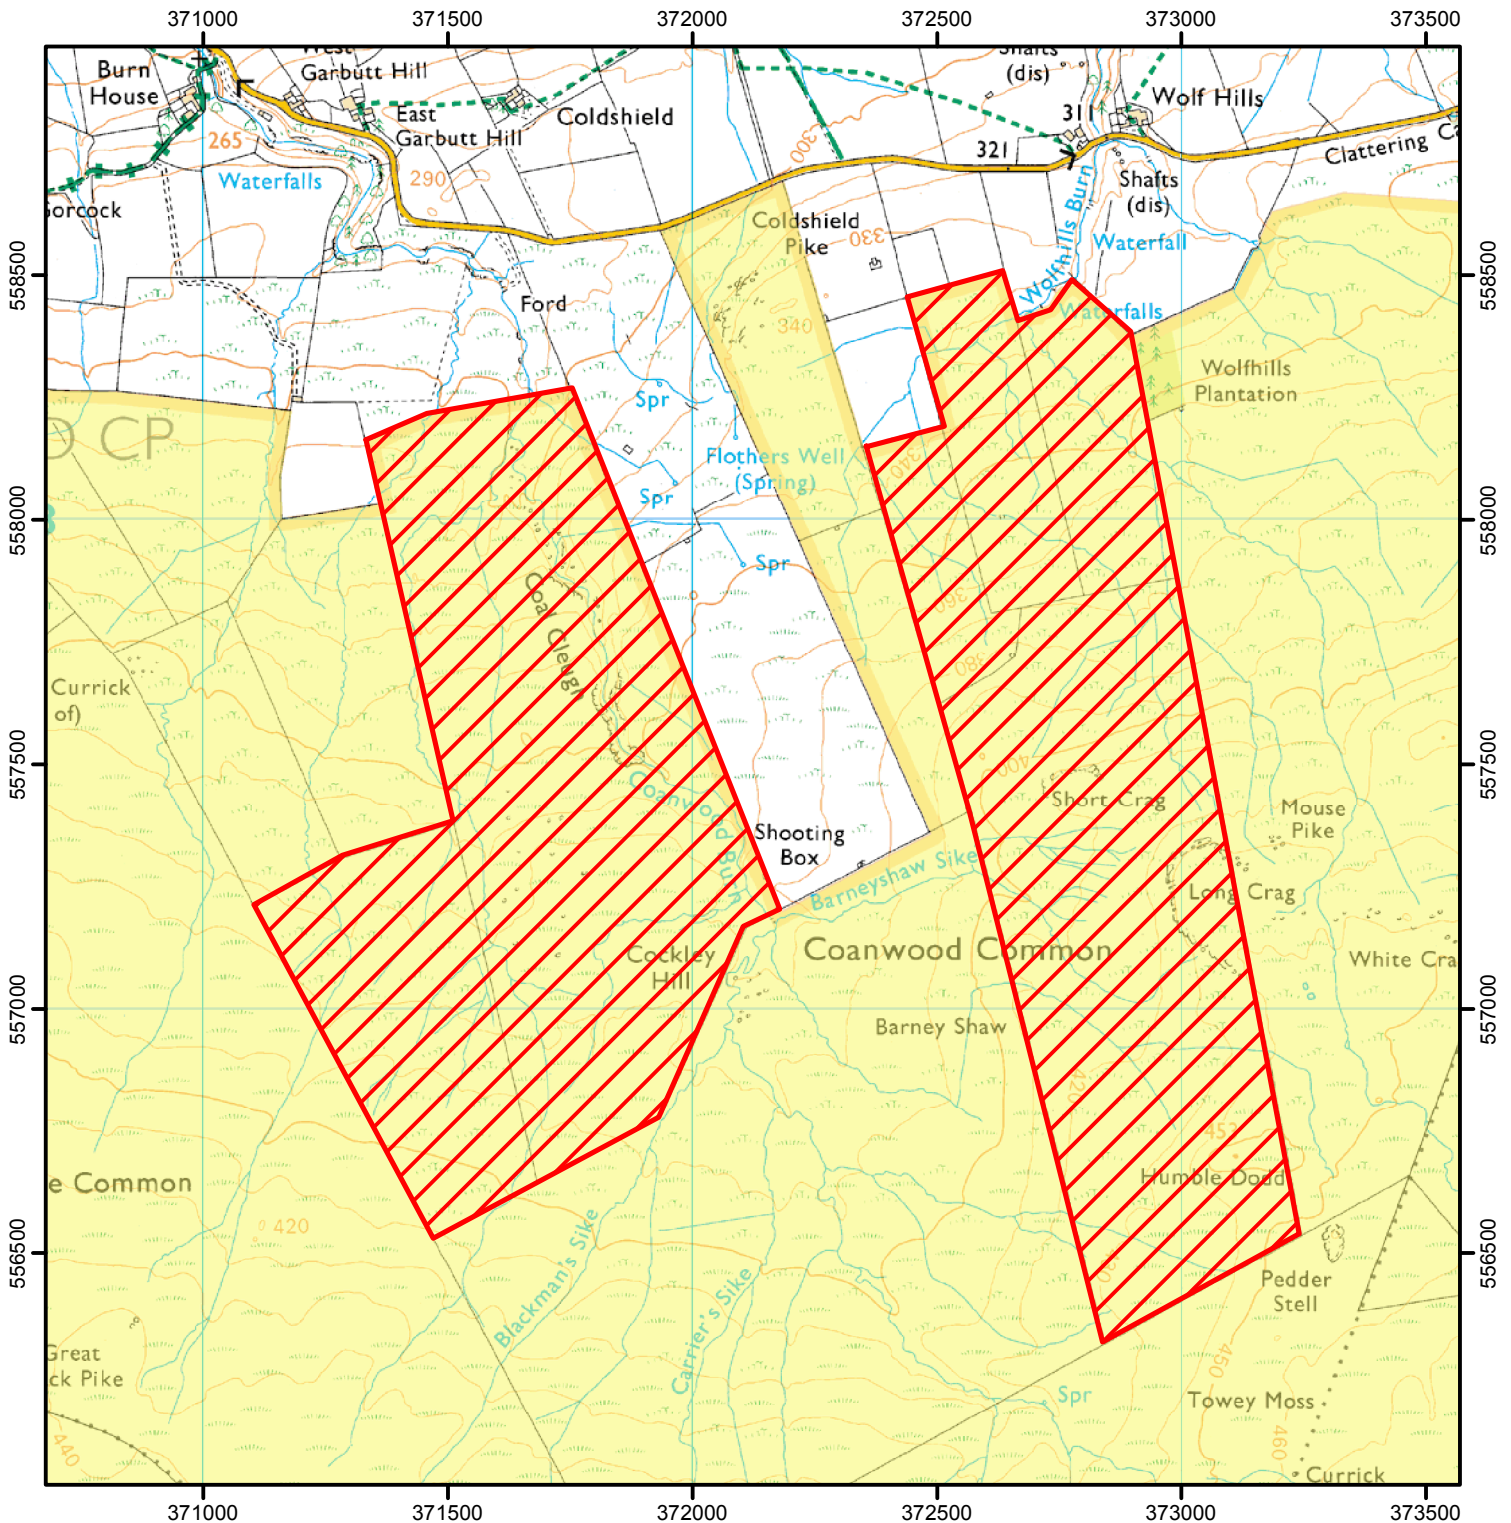

CROW Open Access: Initial Consultation Notice

(Please see accompanying notice)

(This does not affect Public Rights of Way)

Consultation Start Date: 15 December 2014

End Date: 30 January 2015

Case Number: 2008100116

© Crown Copyright and database right 2014. All rights reserved.
Ordnance Survey Licence number 100022021.

Restricted Open Access Land

Open Access Land

For more information call the Open Access Contact Centre on 0845 100 3298
or visit our website at www.naturalengland.org.uk/openaccess