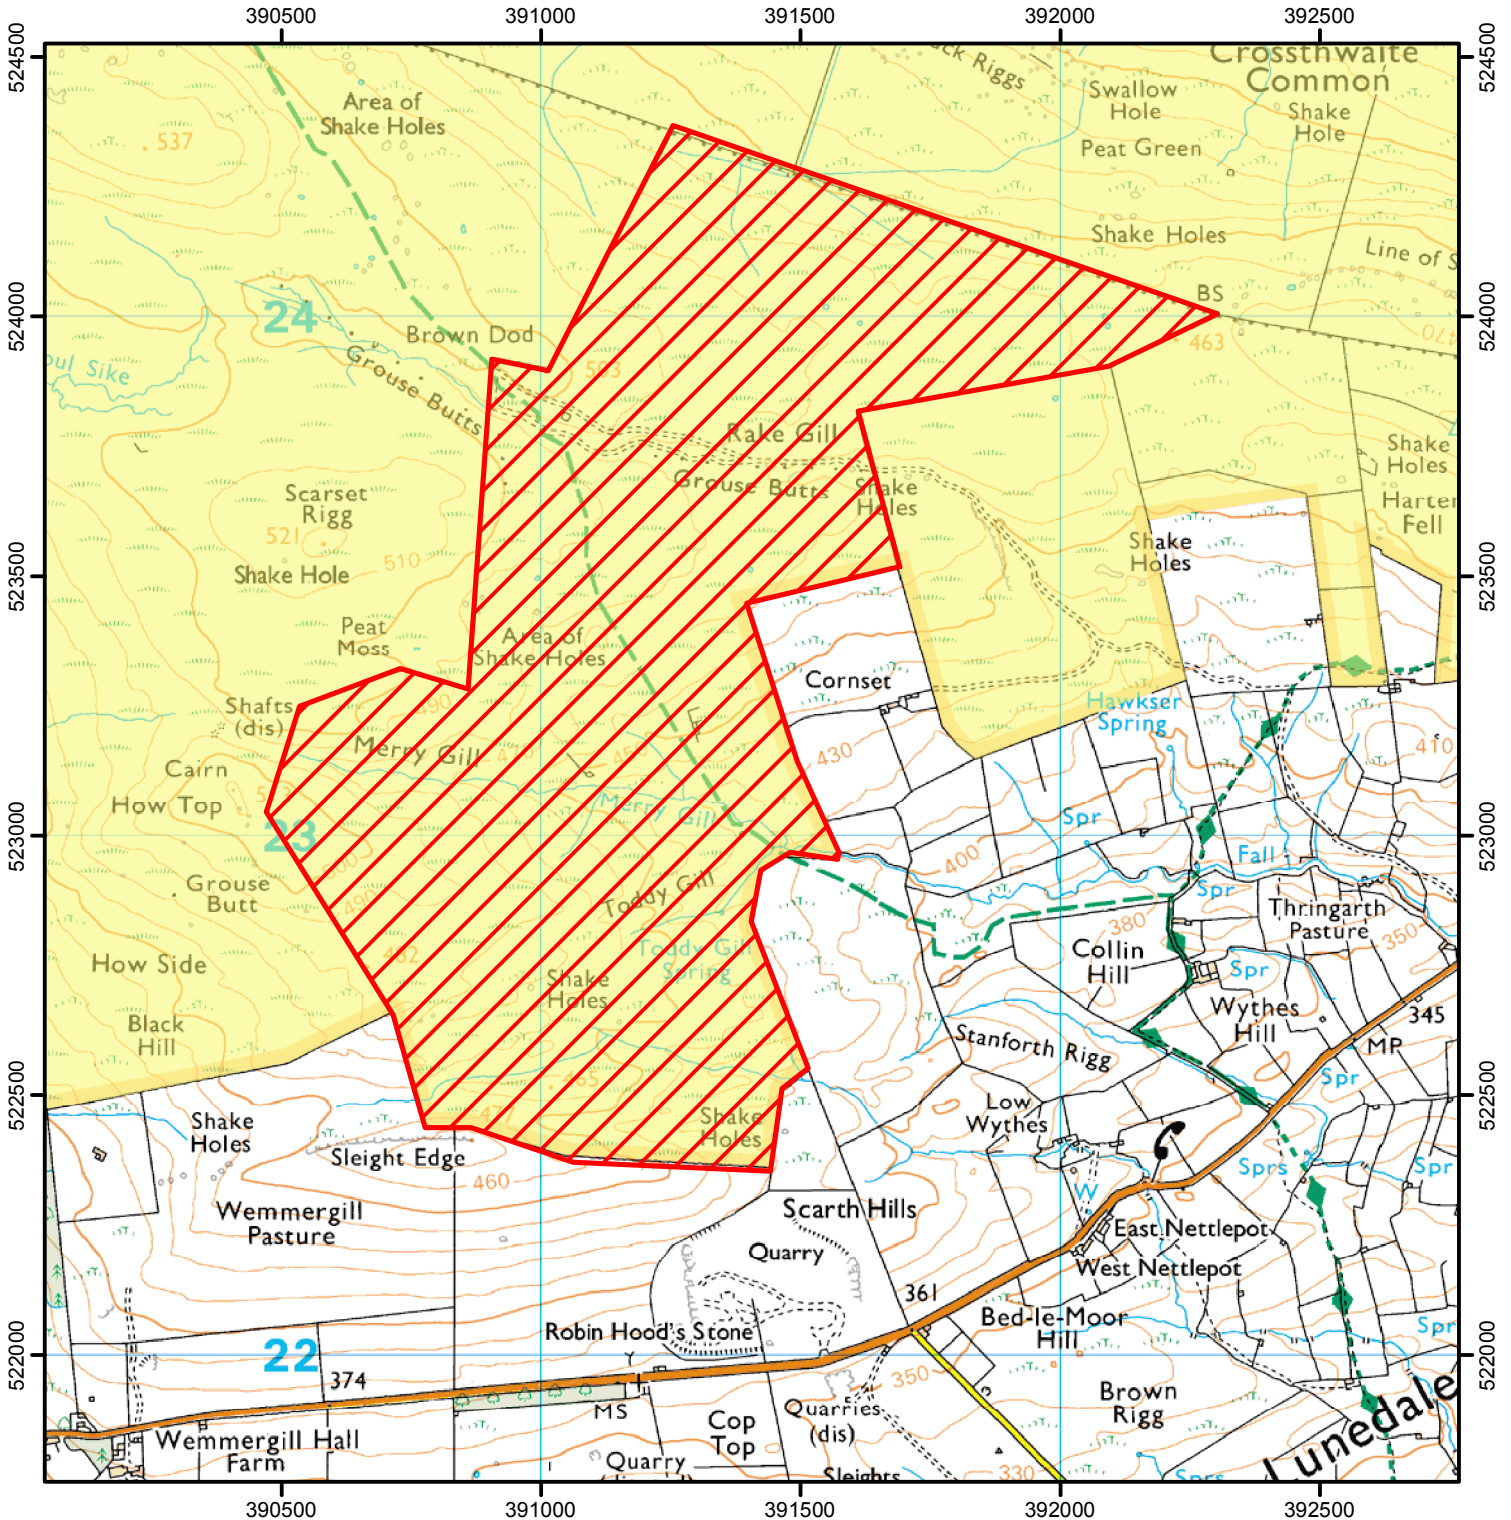

CROW Open Access: Initial Consultation Notice

(Please see accompanying notice)

(This does not affect Public Rights of Way)

Consultation Start Date: 15 December 2014

End Date: 30 January 2015

Case Number: 2009030090

0 200 400 800 Metres

© Crown Copyright and database right 2014. All rights reserved. Ordnance Survey Licence number 100022021.

 Restricted Open Access Land

 Open Access Land

For more information call the Open Access Contact Centre on 0845 100 3298 or visit our website at www.naturalengland.org.uk/openaccess