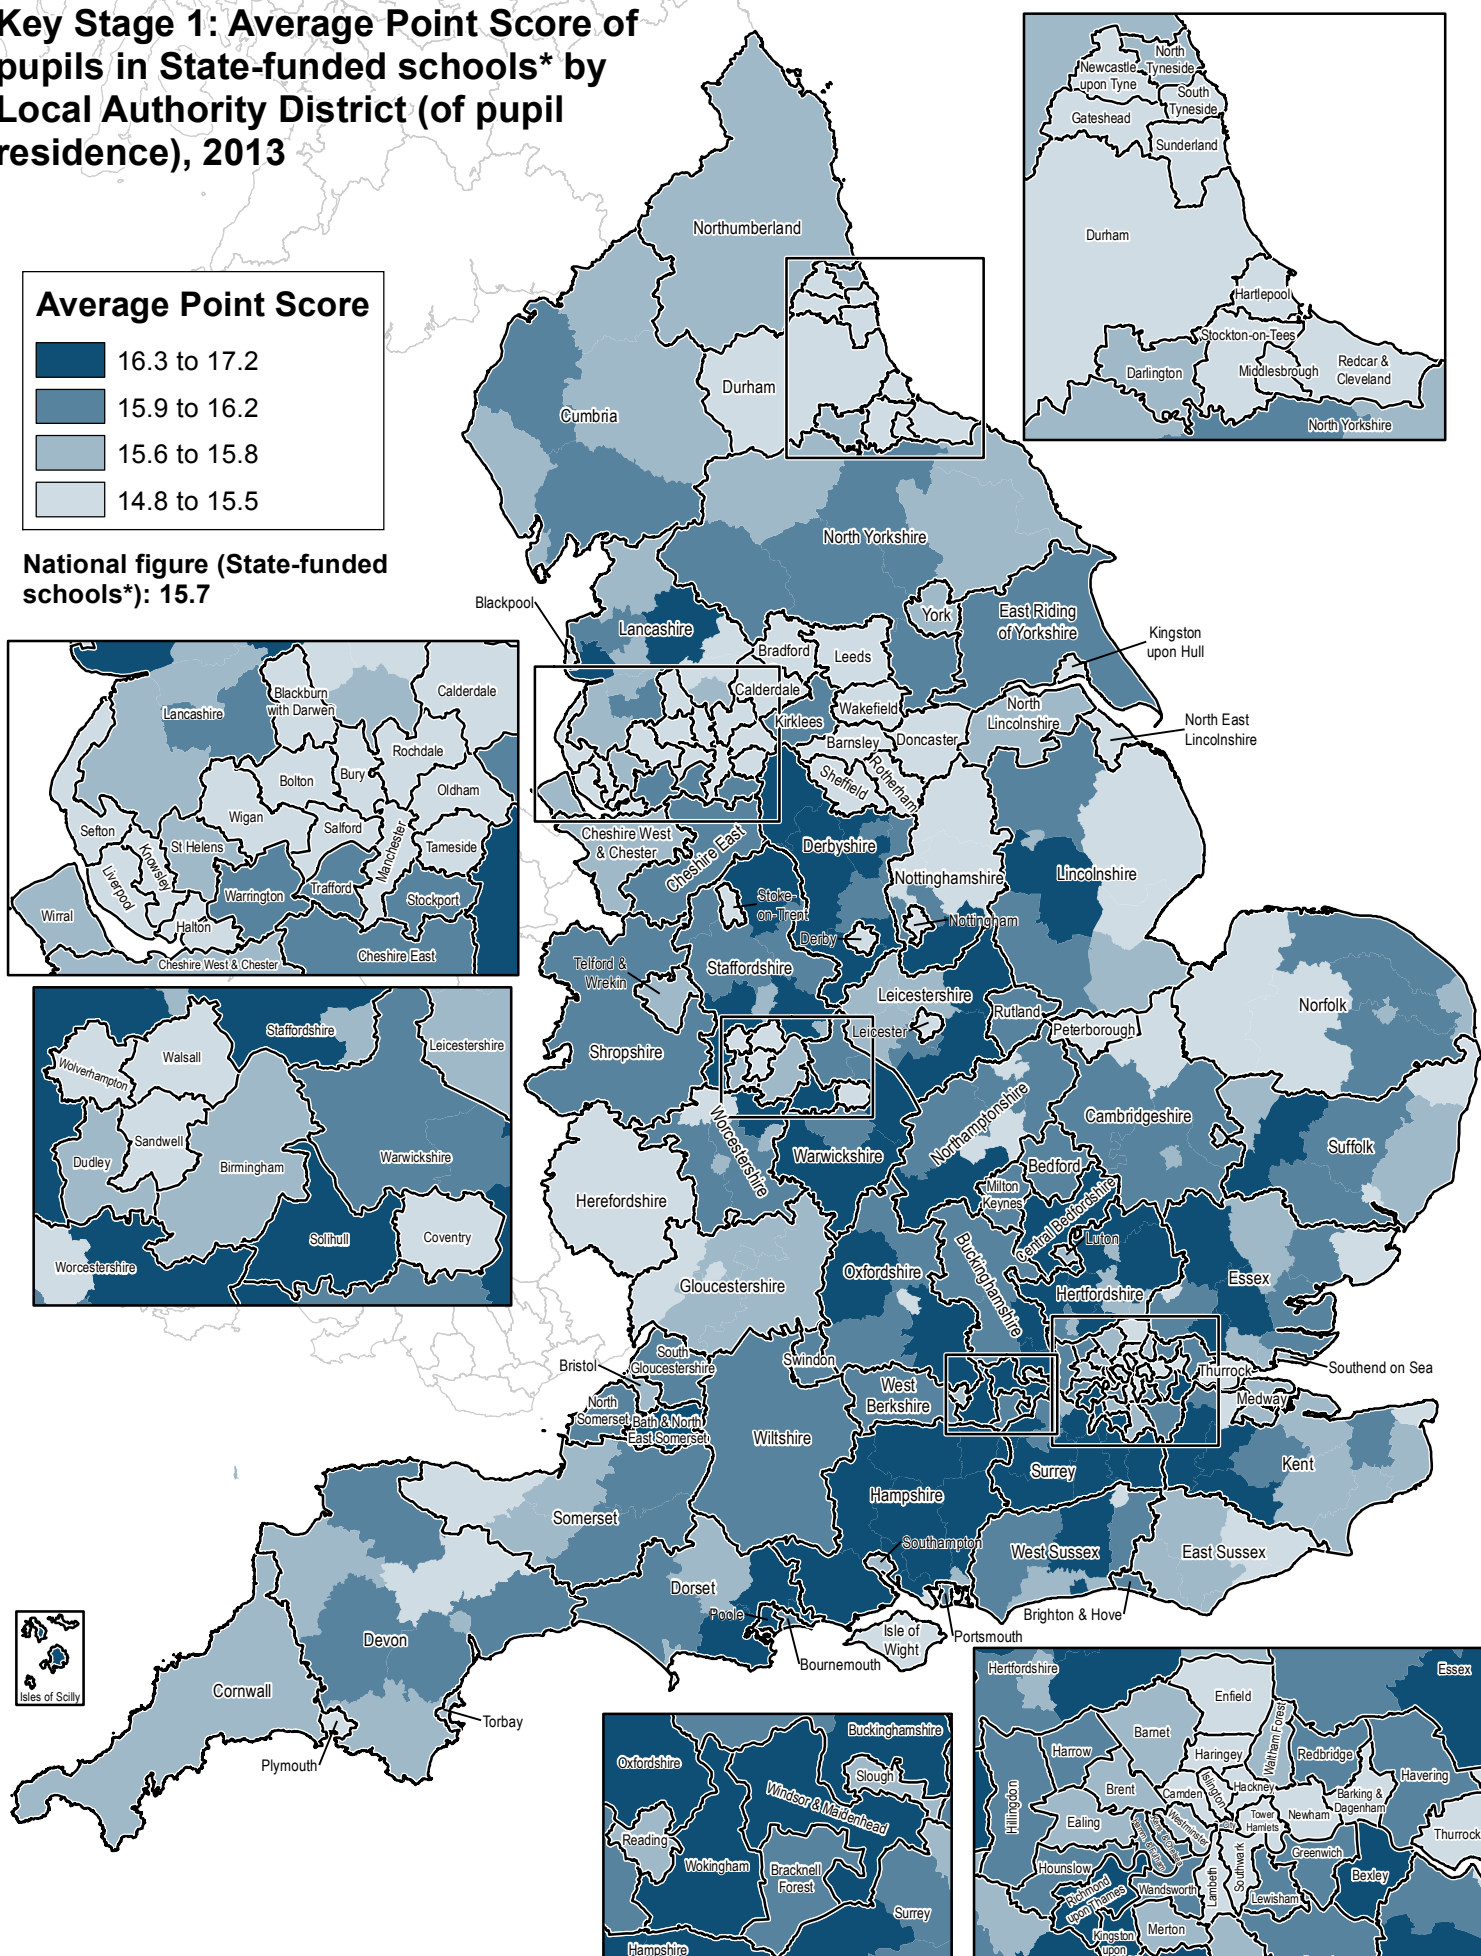

Key Stage 1: Average Point Score of pupils in State-funded schools* by Local Authority District (of pupil residence), 2013

Average Point Score

National figure (State-funded schools*): 15.7

* Including CTCs and academies.