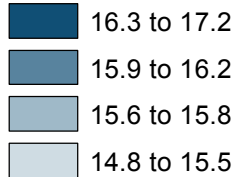

Key Stage 1: Average Point Score of pupils in State-funded schools* by Local Authority District (of pupil residence), 2013

Average Point Score

National figure (State-funded schools*): 15.7

* Including CTCs and academies.