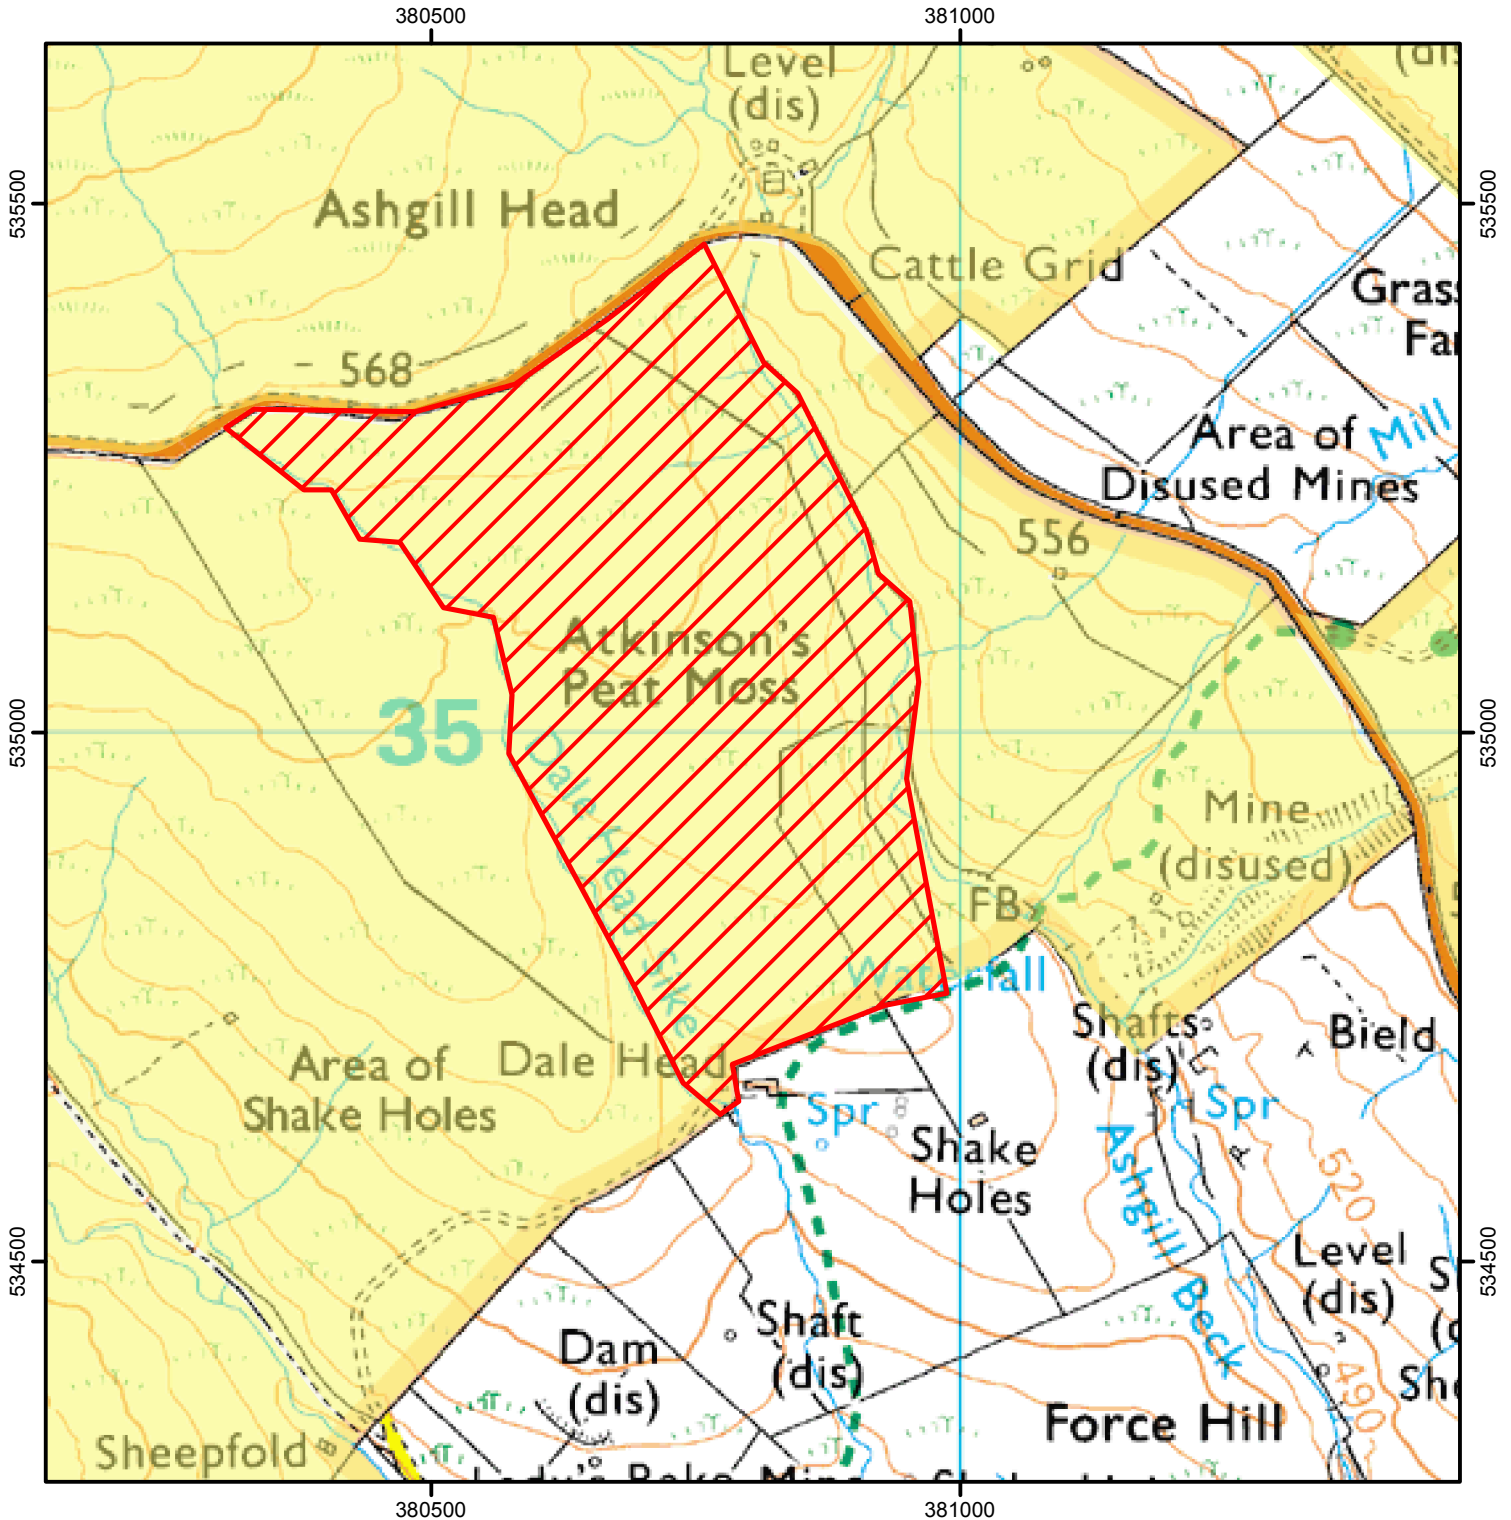

CROW Open Access: Initial Consultation Notice

(Please see accompanying notice)

(This does not affect Public Rights of Way)

Consultation Start Date: 15 December 2014

End Date: 30 January 2015

Case Number: 2009020012

0 100 200 400 Metres

© Crown Copyright and database right 2014. All rights reserved.
Ordnance Survey Licence number 100022021.

Restricted Open Access Land

Open Access Land

For more information call the Open Access Contact Centre on 0845 100 3298
or visit our website at www.naturalengland.org.uk/openaccess