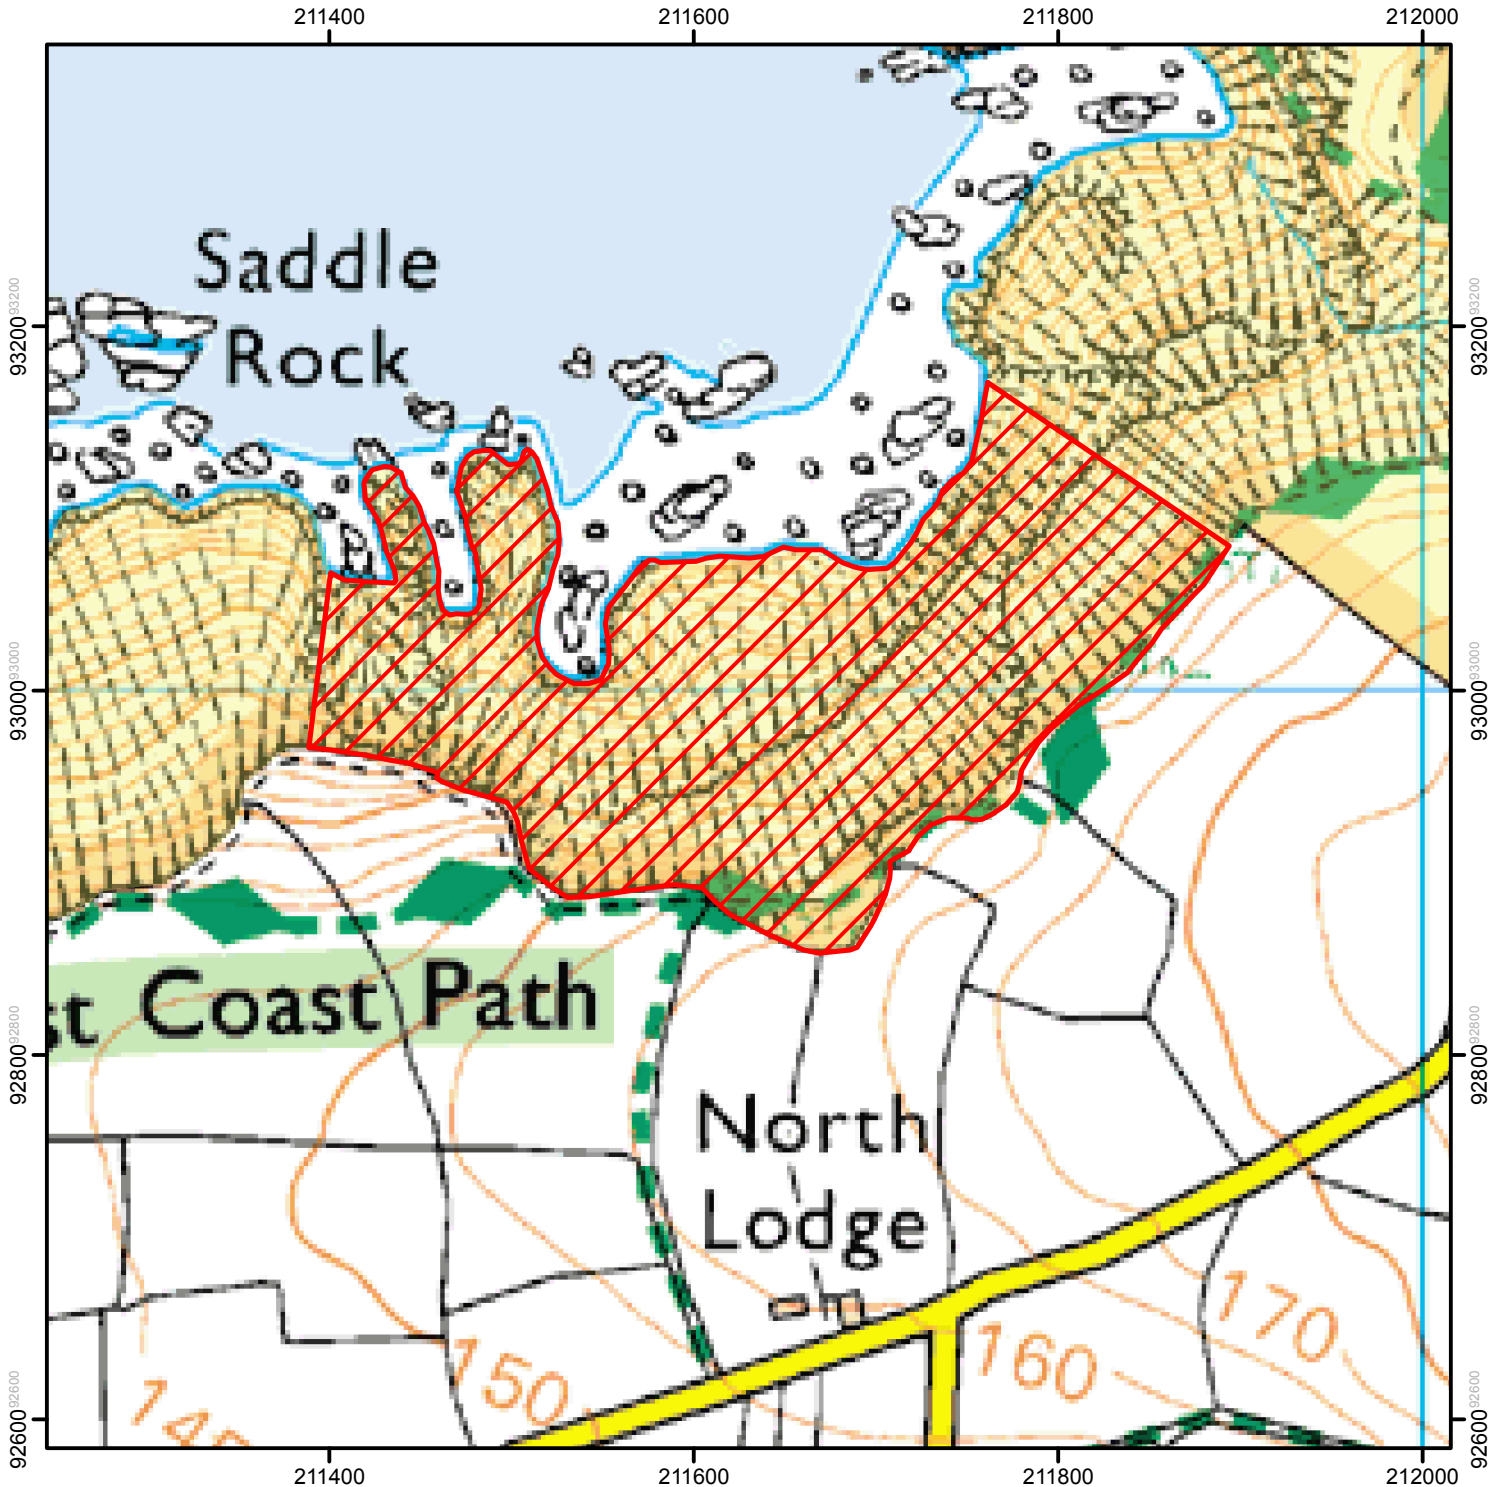

CROW Open Access: Initial Consultation Notice

(Please see accompanying notice).

(This does not affect public rights of way)

Consultation Start Date: Mon 2 June 2014

End Date: Mon 7 July 2014

Case Number: 2005080001

0 50 100 200 300 Metres

© Crown Copyright and database right 2014. All rights reserved. Ordnance Survey Licence number 100022021

Restricted Open Access Land

Open Access Land

For more information call the Open Access Contact Centre on 0845 100 3298 or visit our website at www.naturalengland.org.uk/openaccess