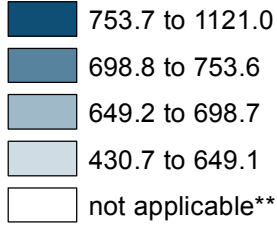

Key Stage 5: Average Performance Table point score per student in State-funded schools* and Further Education Sector Colleges by Middle Layer Super Output Area (of student residence), 2012/13

Average Point Score