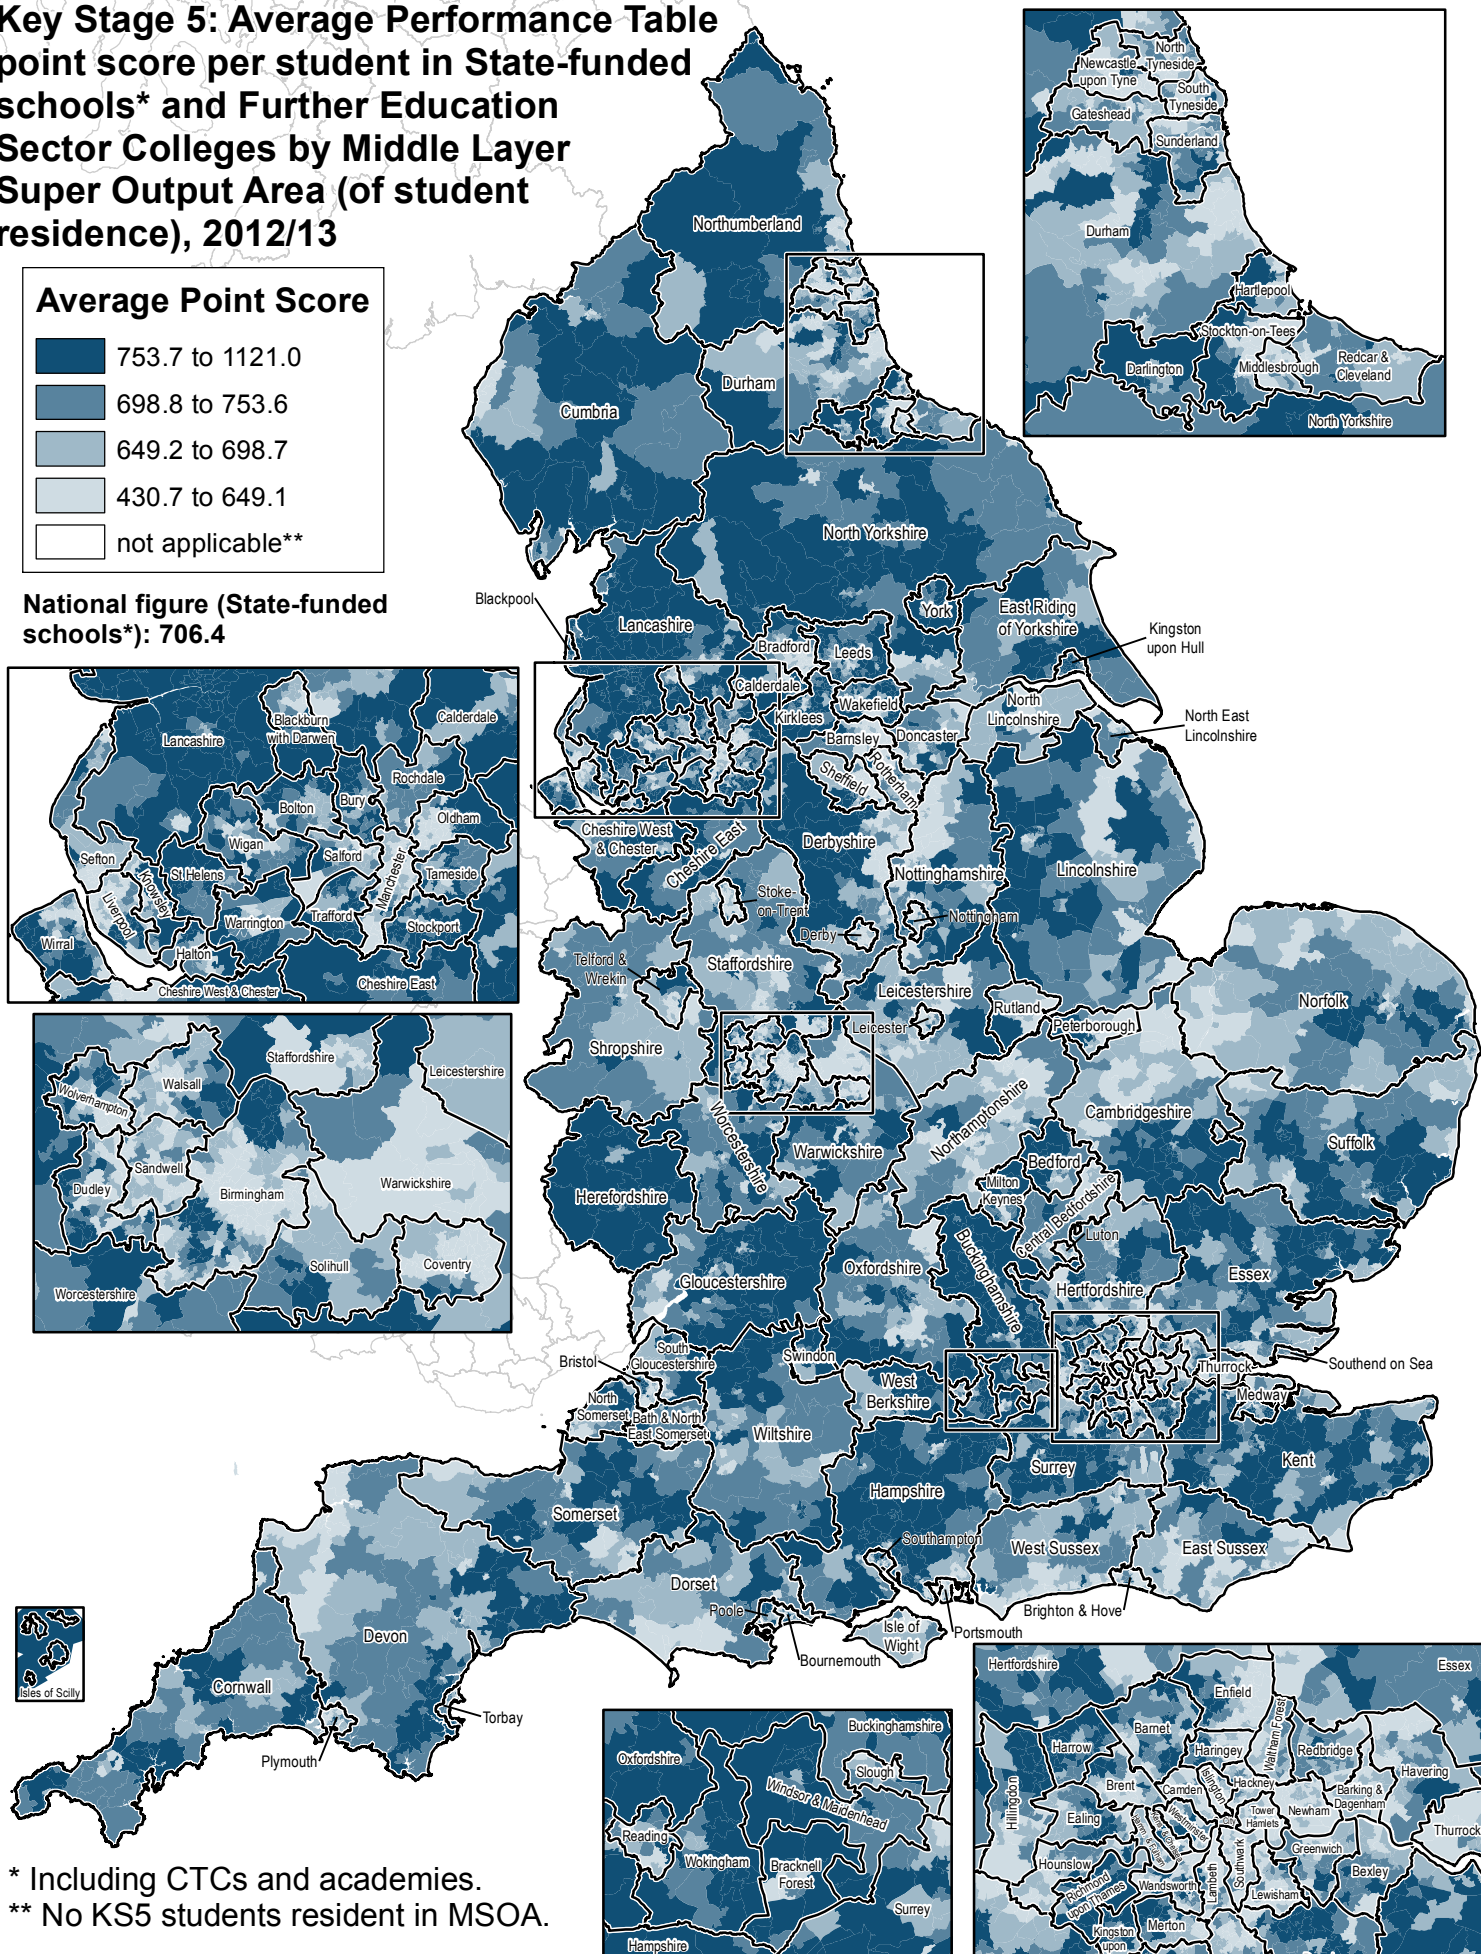

Key Stage 5: Average Performance Table point score per student in State-funded schools* and Further Education Sector Colleges by Middle Layer Super Output Area (of student residence), 2012/13

Average Point Score

National figure (State-funded schools*): 706.4

* Including CTCs and academies.
 ** No KS5 students resident in MSOA.