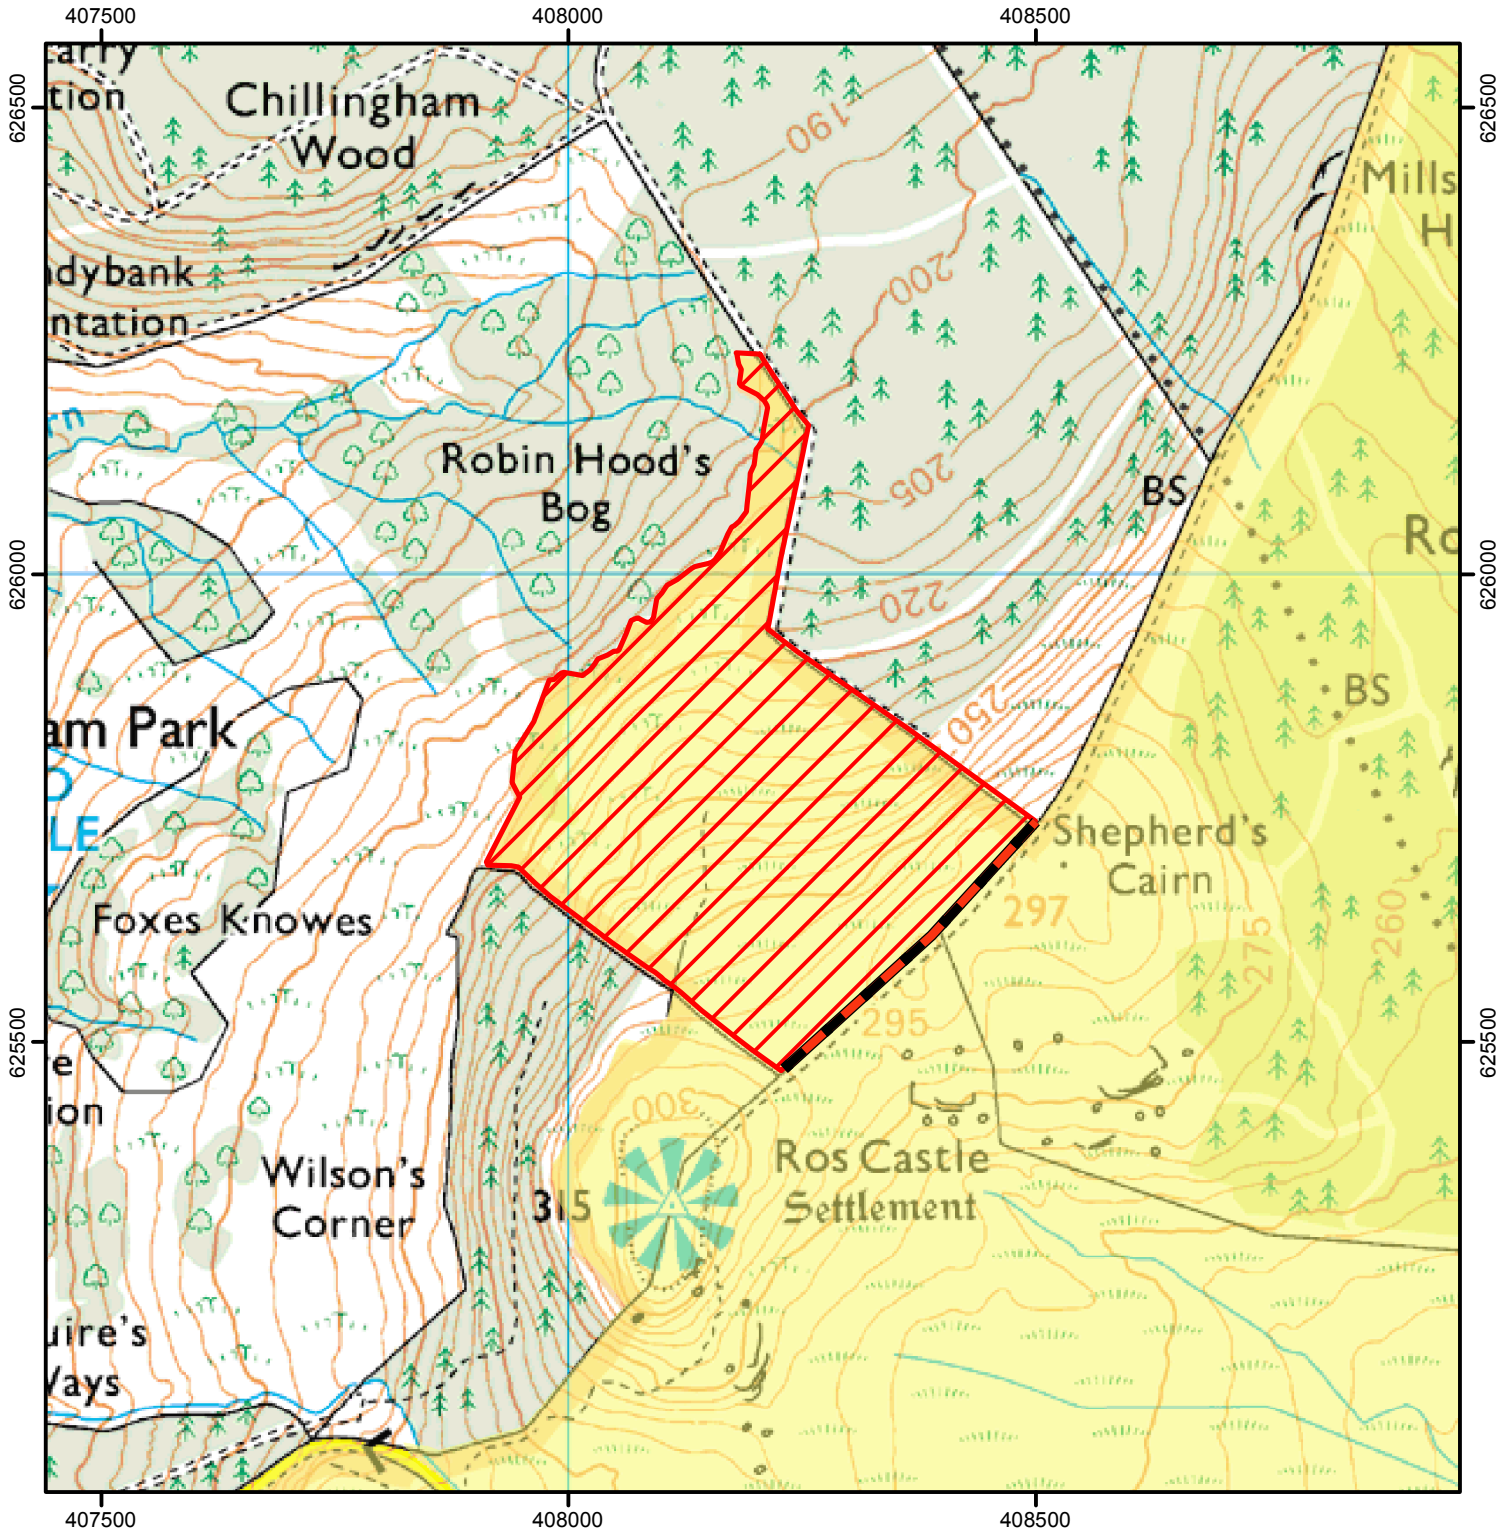

# CROW Open Access: Second consultation on review of restriction (Please see accompanying notice)

(This does not affect Public Rights of Way)

Consultation Start Date: 15 September 2014

End Date: 29 September 2014

Case Number: 2004120055

0 250 500 Metres

© Crown Copyright and database right 2014. All rights reserved.  
Ordnance Survey Licence number 100022021.

-  Restricted Open Access Land
-  Open Access Land
-  Permitted Route