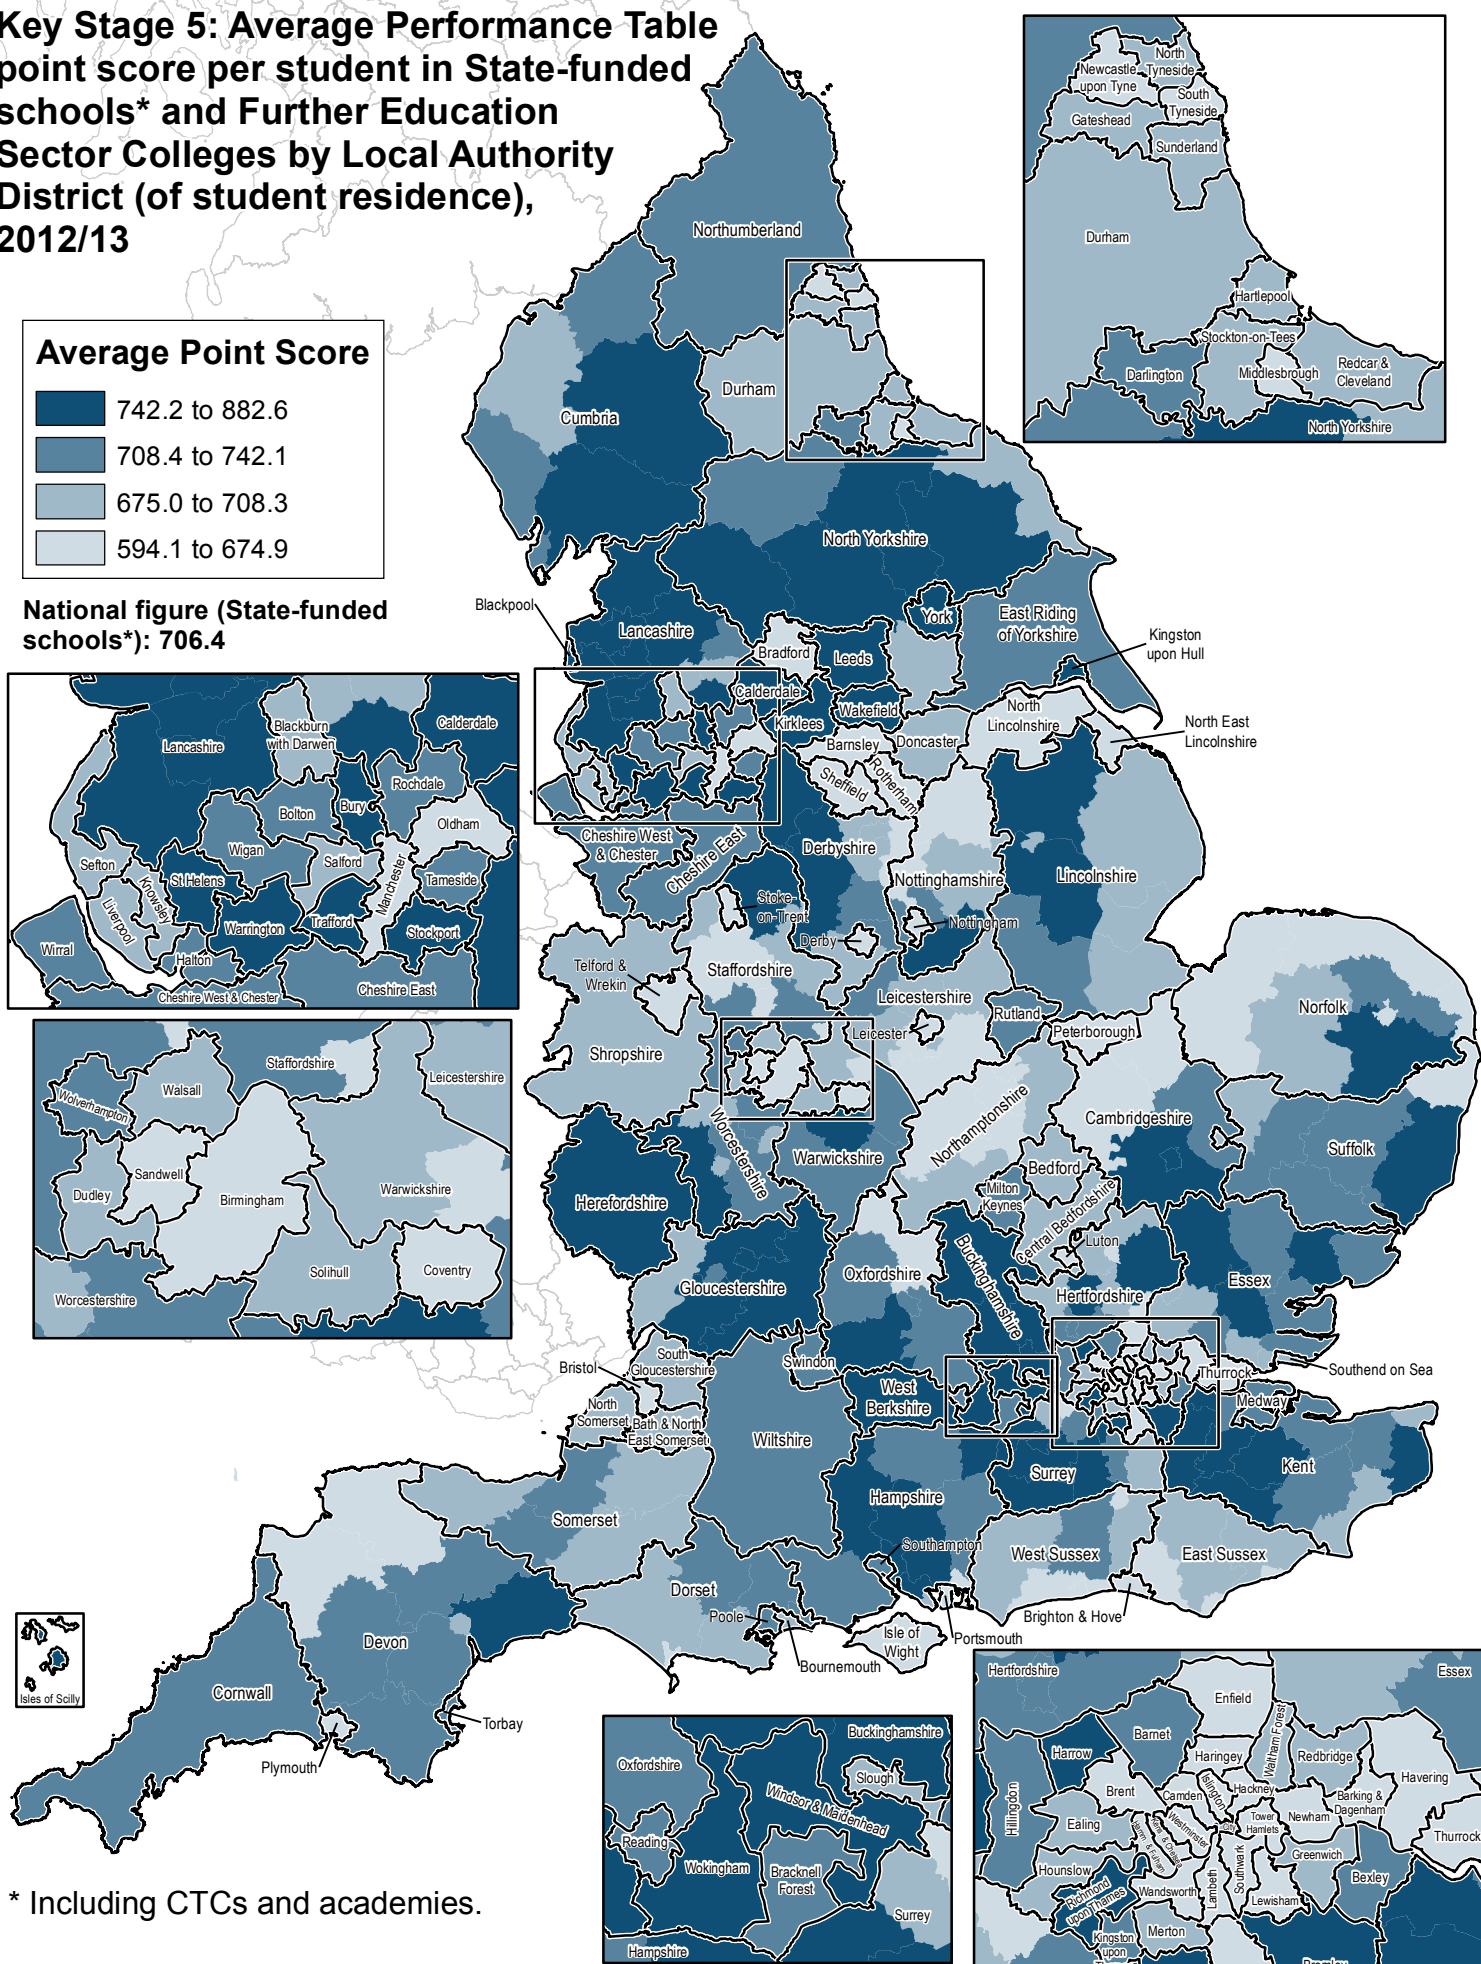

Key Stage 5: Average Performance Table point score per student in State-funded schools* and Further Education Sector Colleges by Local Authority District (of student residence), 2012/13

Average Point Score

National figure (State-funded schools*): 706.4

* Including CTCs and academies.