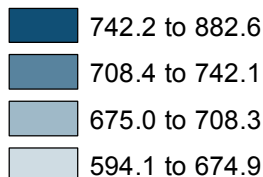

Key Stage 5: Average Performance Table point score per student in State-funded schools* and Further Education Sector Colleges by Local Authority District (of student residence), 2012/13

Average Point Score