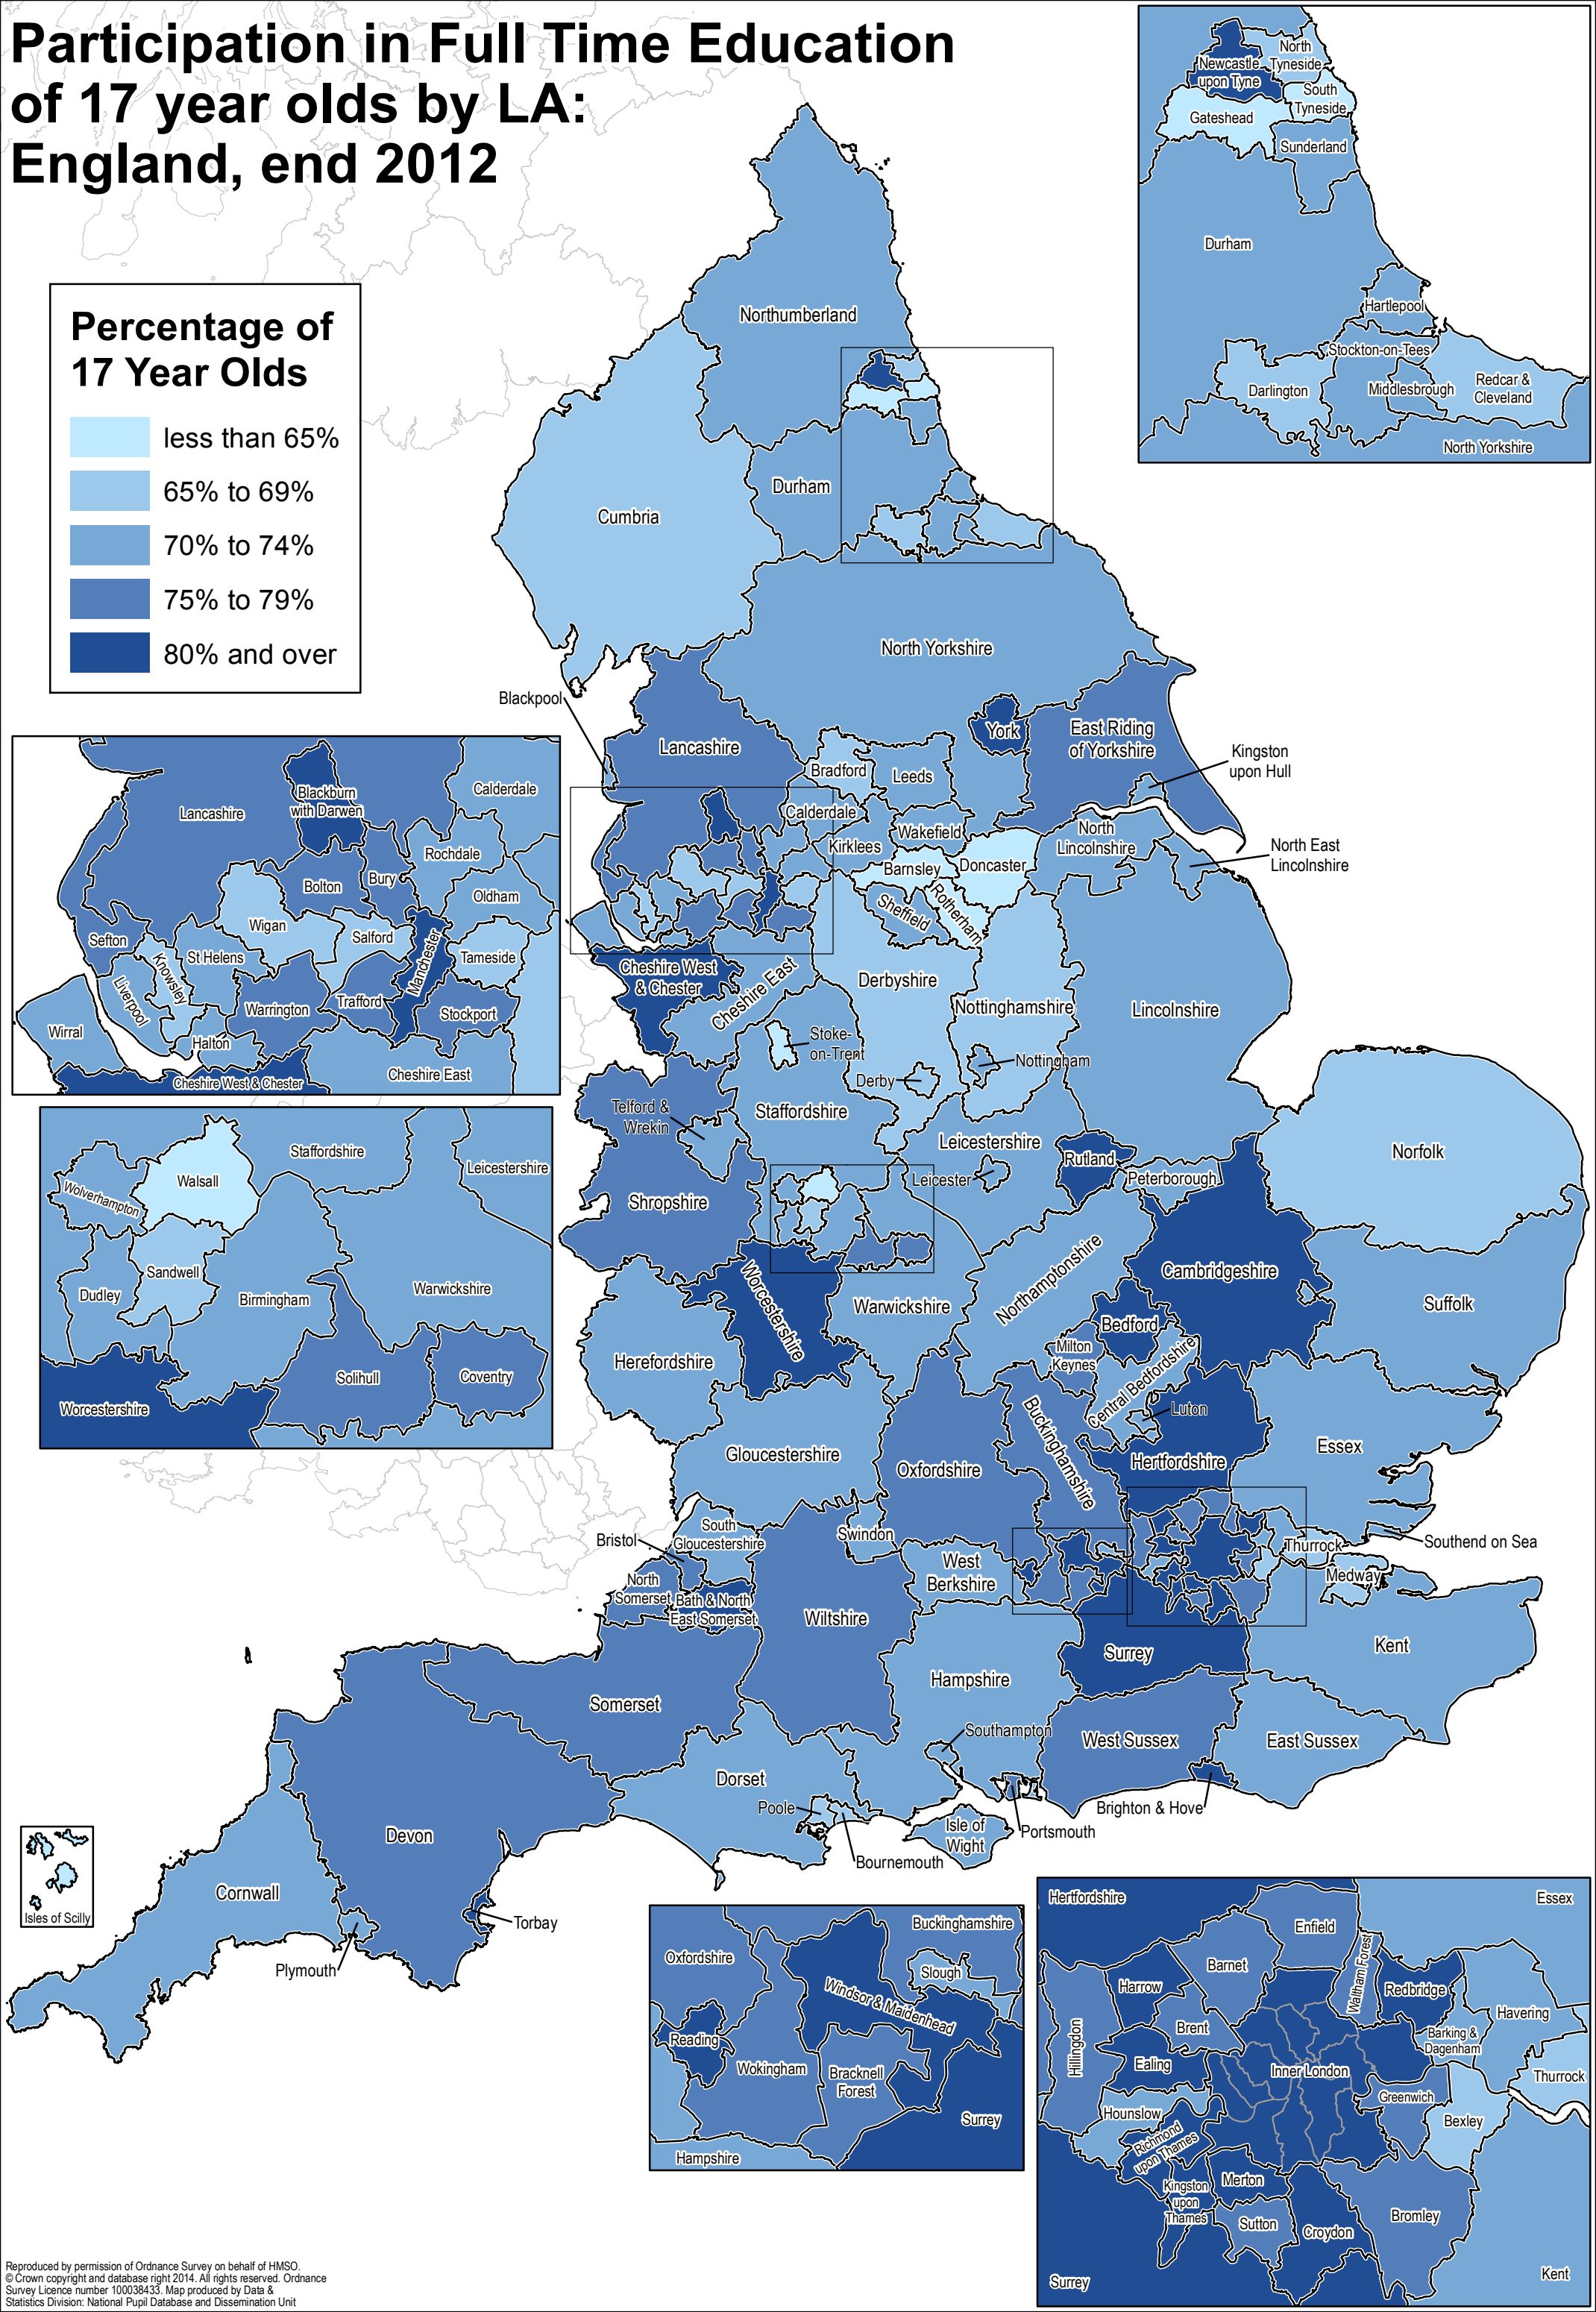

Participation in Full Time Education of 17 year olds by LA: England, end 2012

Percentage of 17 Year Olds