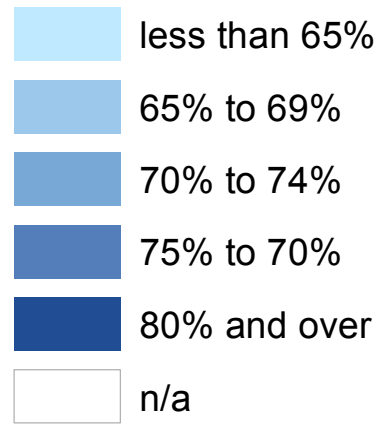

Participation in Full Time Education of 17 year olds by LA: England, end 2011

Percentage of 17 Year Olds

Reproduced by permission of Ordnance Survey on behalf of HMSO. © Crown copyright and database right 2012. All rights reserved. Ordnance Survey Licence number 100038433. Map produced by Data & Statistics Division: National Pupil Database and Dissemination Unit