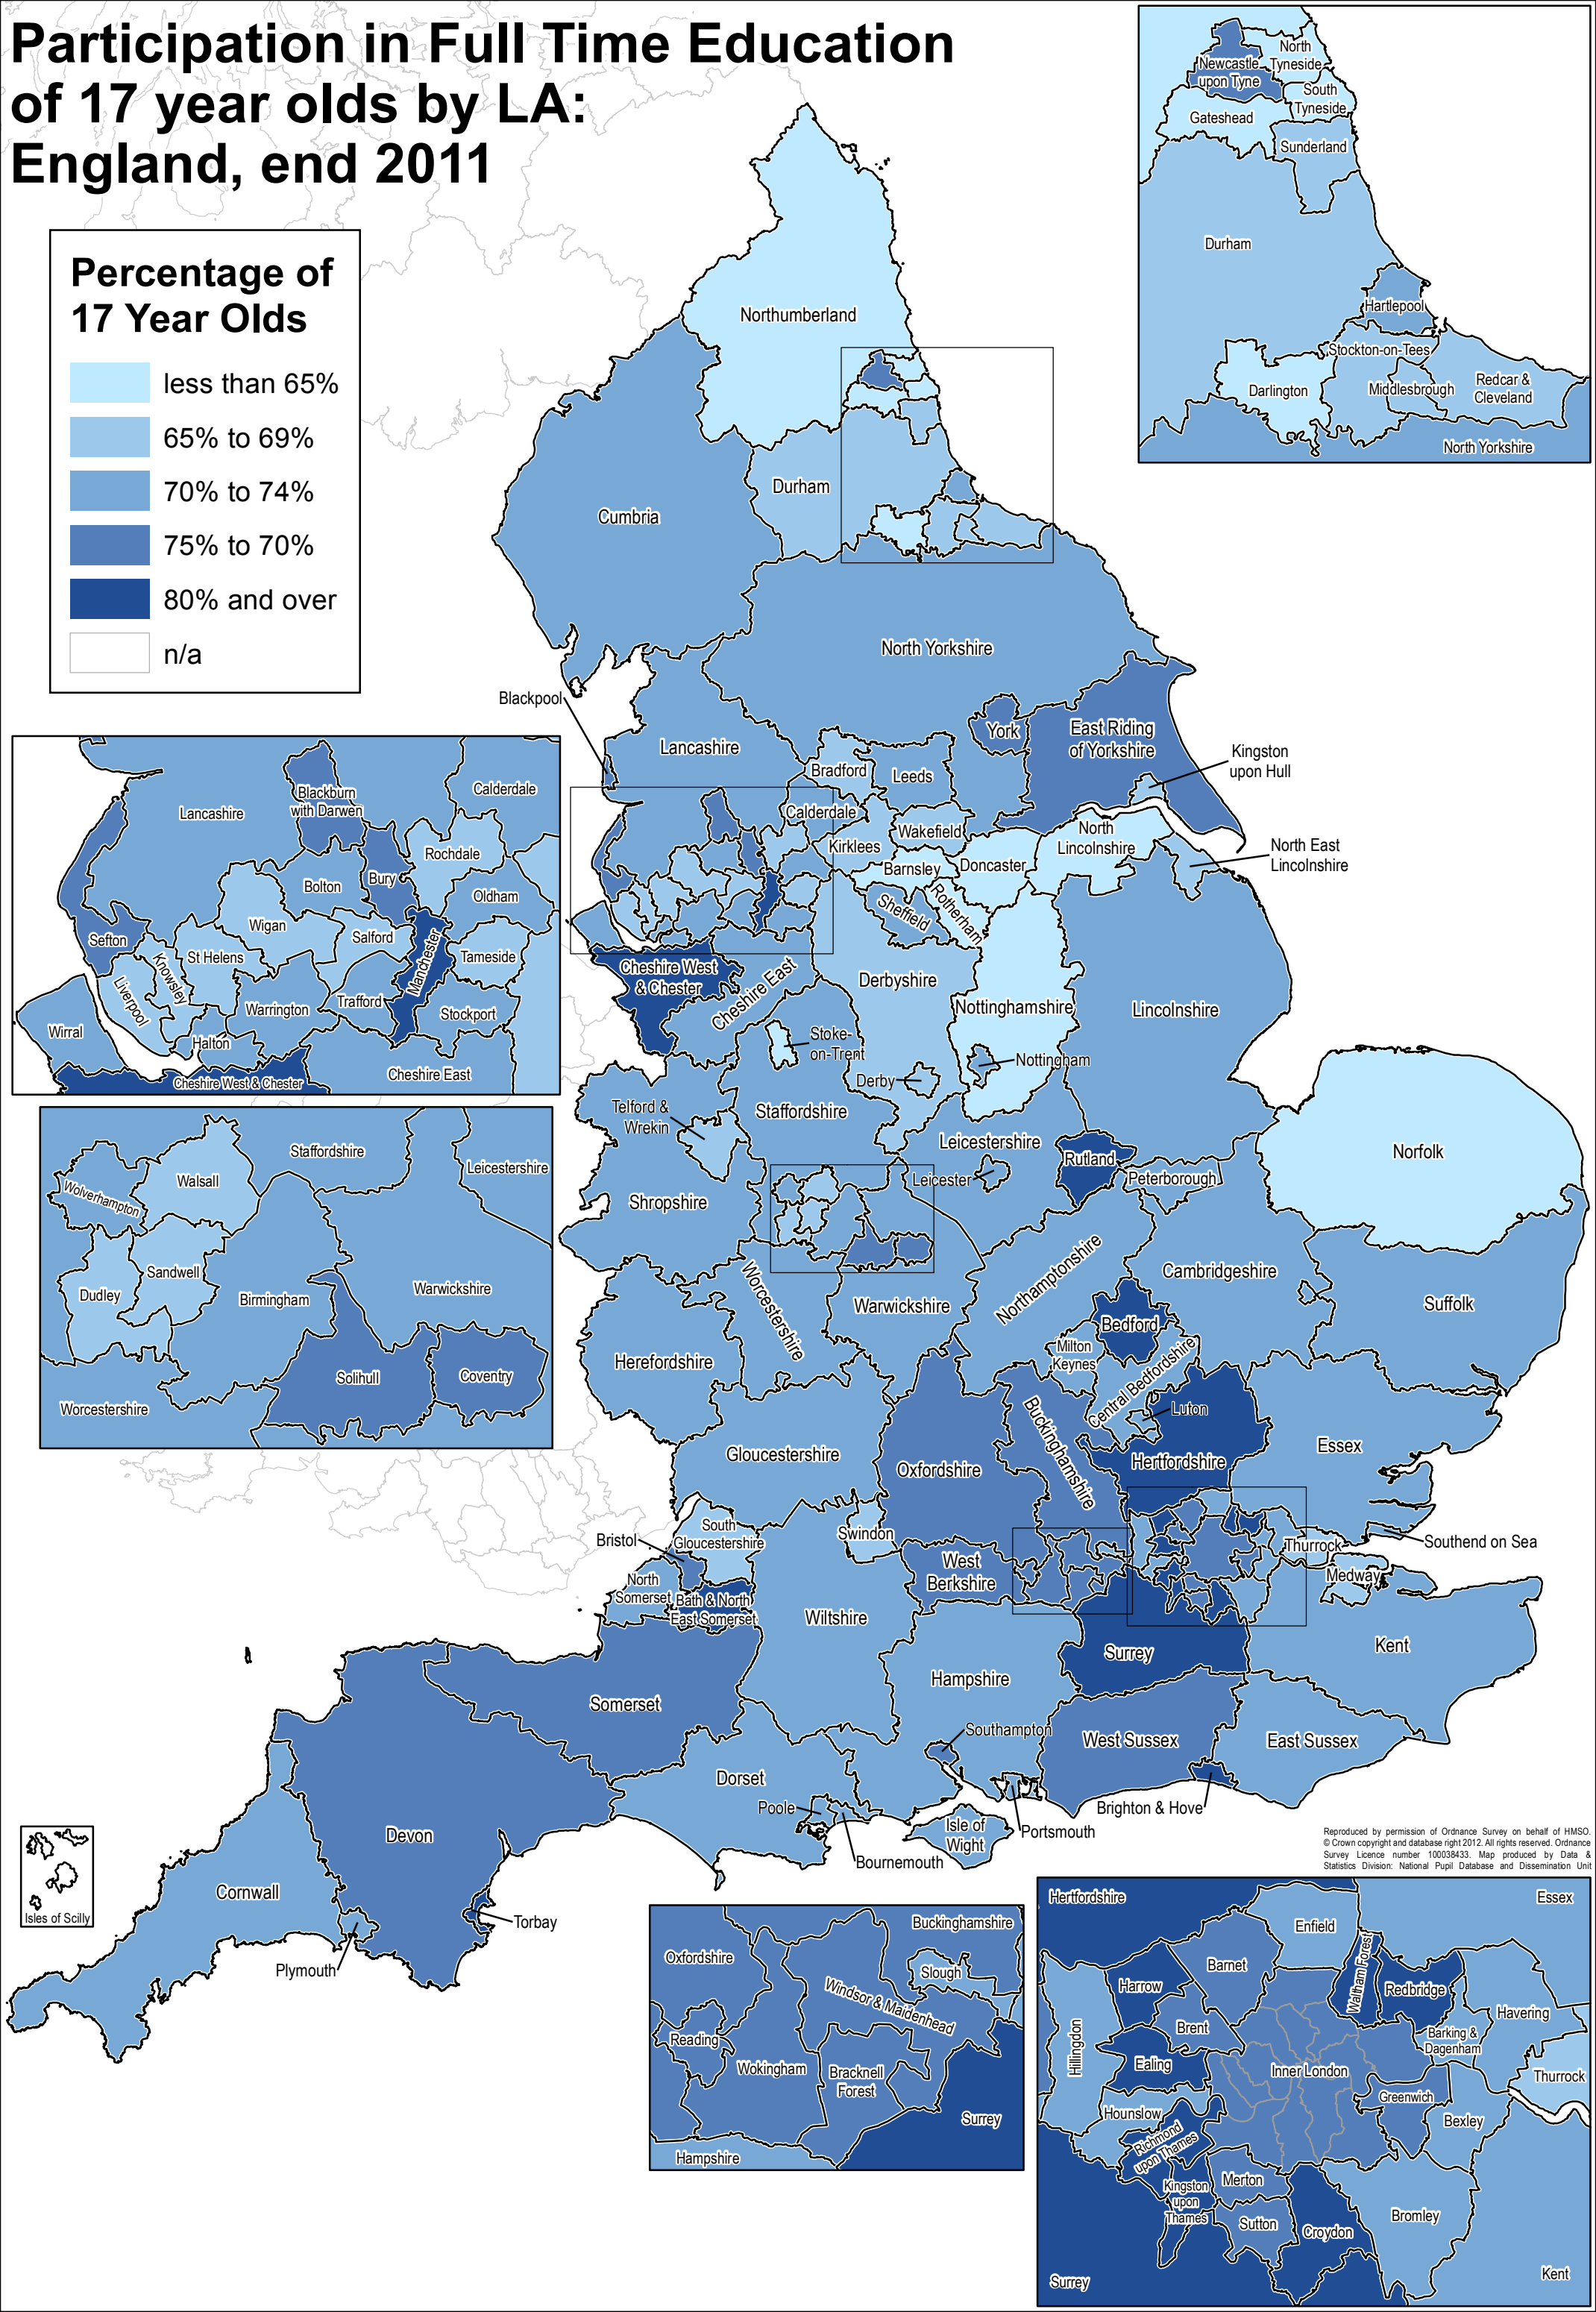

Participation in Full Time Education of 17 year olds by LA: England, end 2011

Percentage of 17 Year Olds

Reproduced by permission of Ordnance Survey on behalf of HMSO. © Crown copyright and database right 2012. All rights reserved. Ordnance Survey Licence number 100038433. Map produced by Data & Statistics Division: National Pupil Database and Dissemination Unit