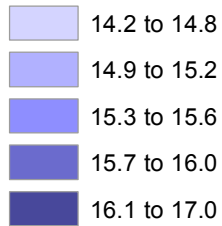

Key Stage 1: Average Point Score of pupils in maintained schools by Local Authority District (of pupil residence), 2009

Average Point Score

National figure (maintained schools): 15.3