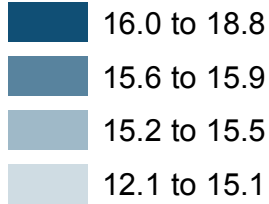

Key Stage 1: Average Point Score of pupils in maintained schools* by Middle Layer Super Output Area (of pupil residence), 2011

Average Point Score

National figure (maintained schools*): 15.3

* including CTCs and academies