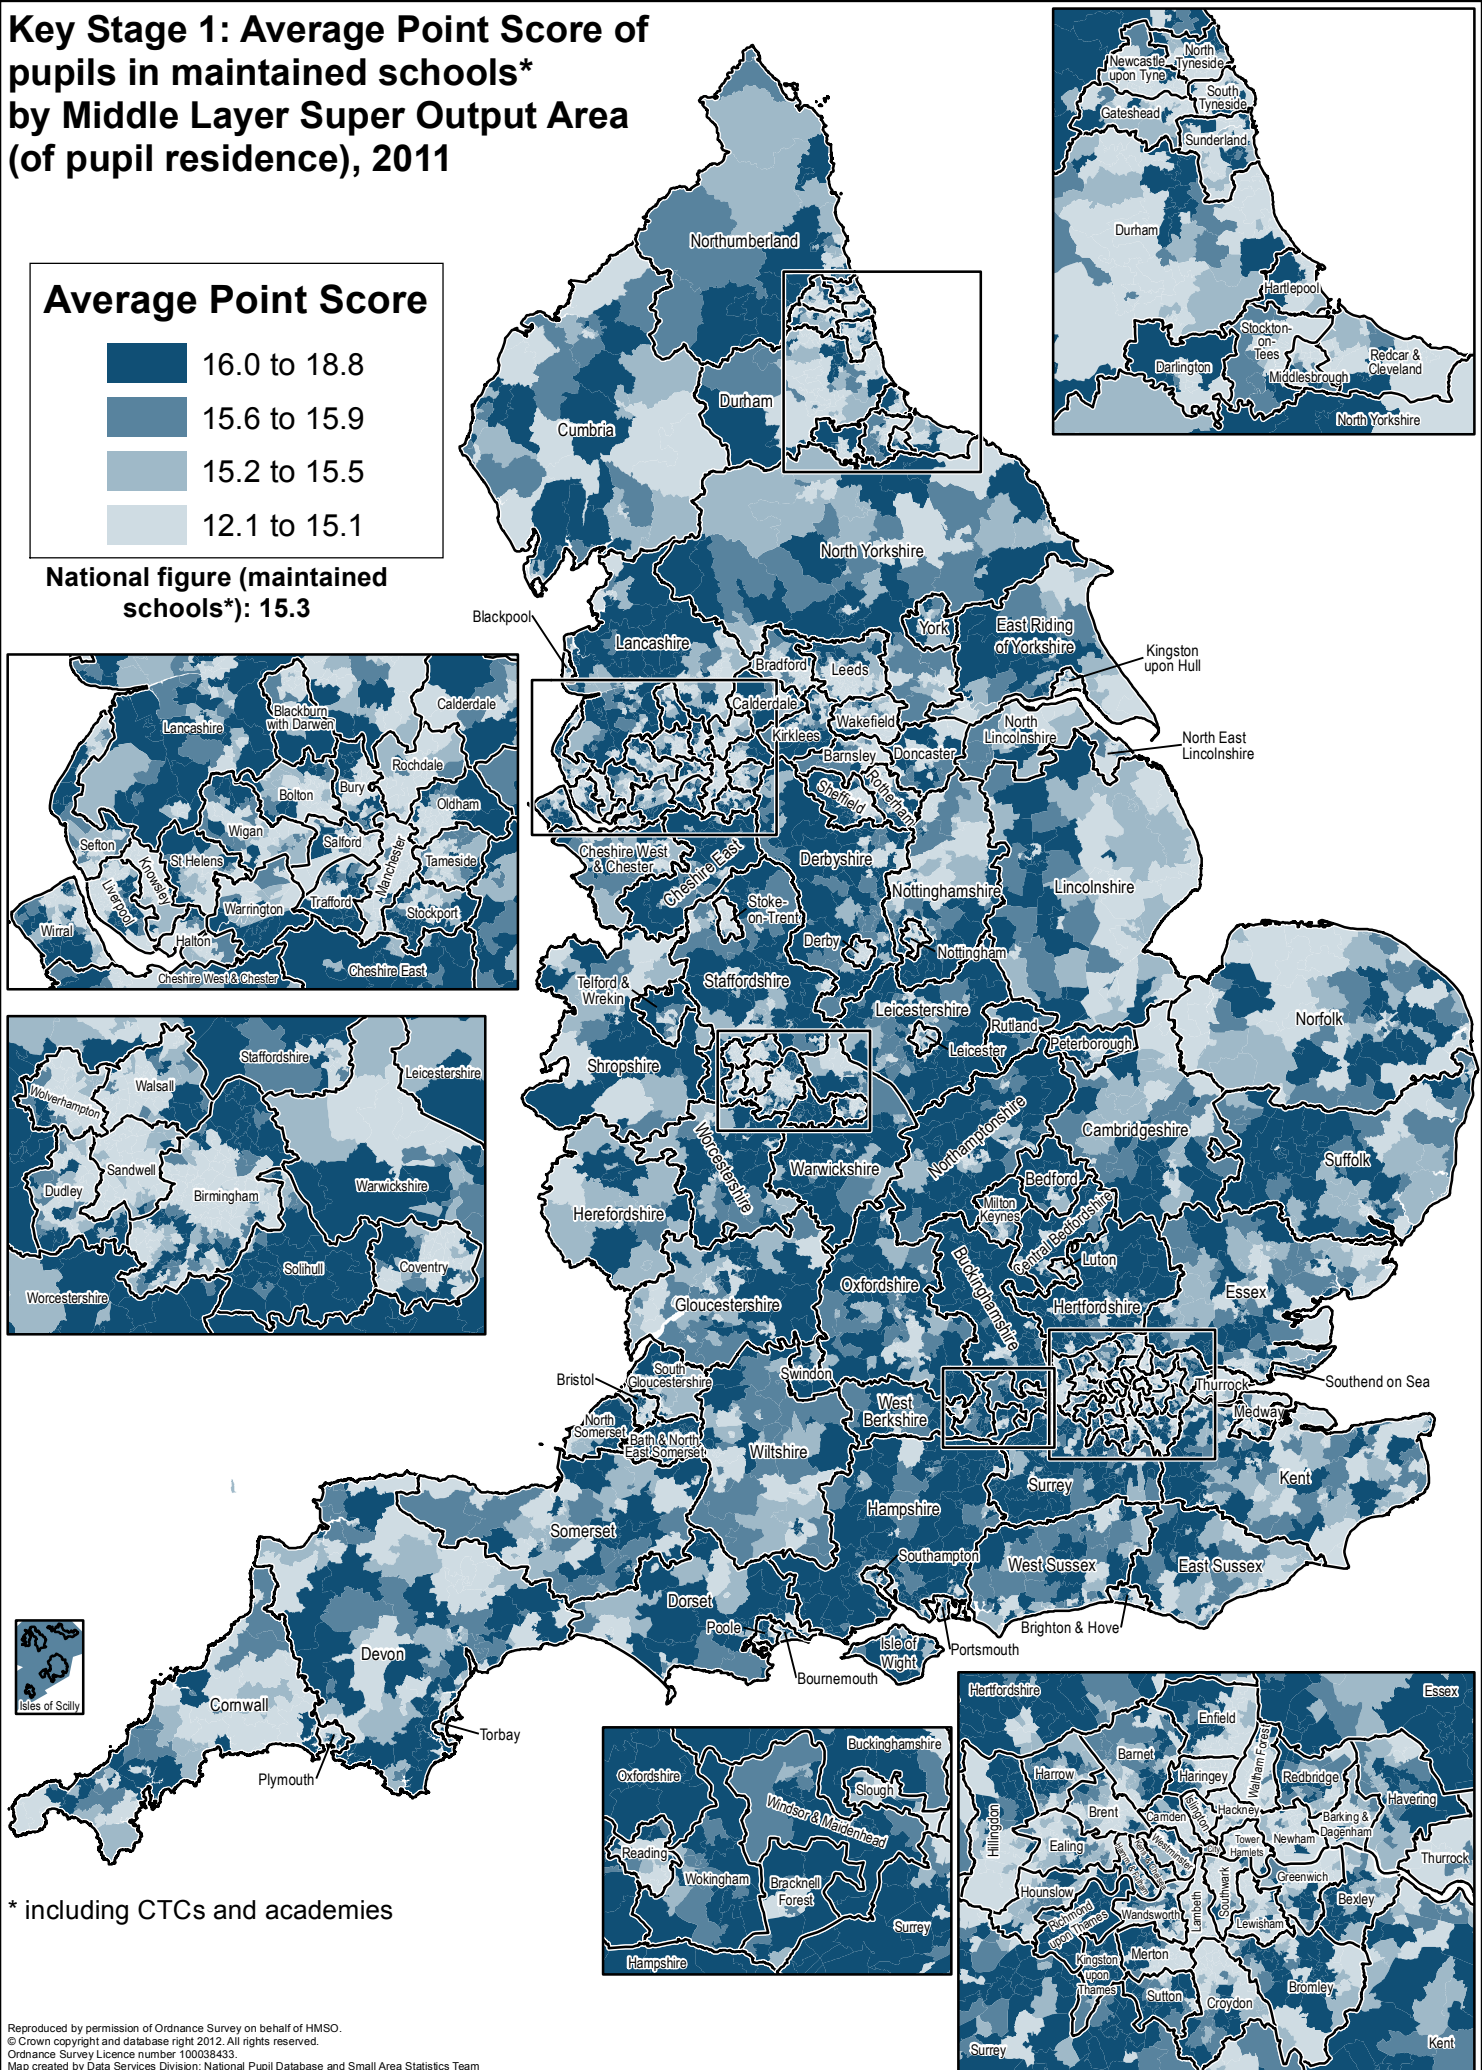

Key Stage 1: Average Point Score of pupils in maintained schools* by Middle Layer Super Output Area (of pupil residence), 2011

Average Point Score

National figure (maintained schools*): 15.3

* including CTCs and academies