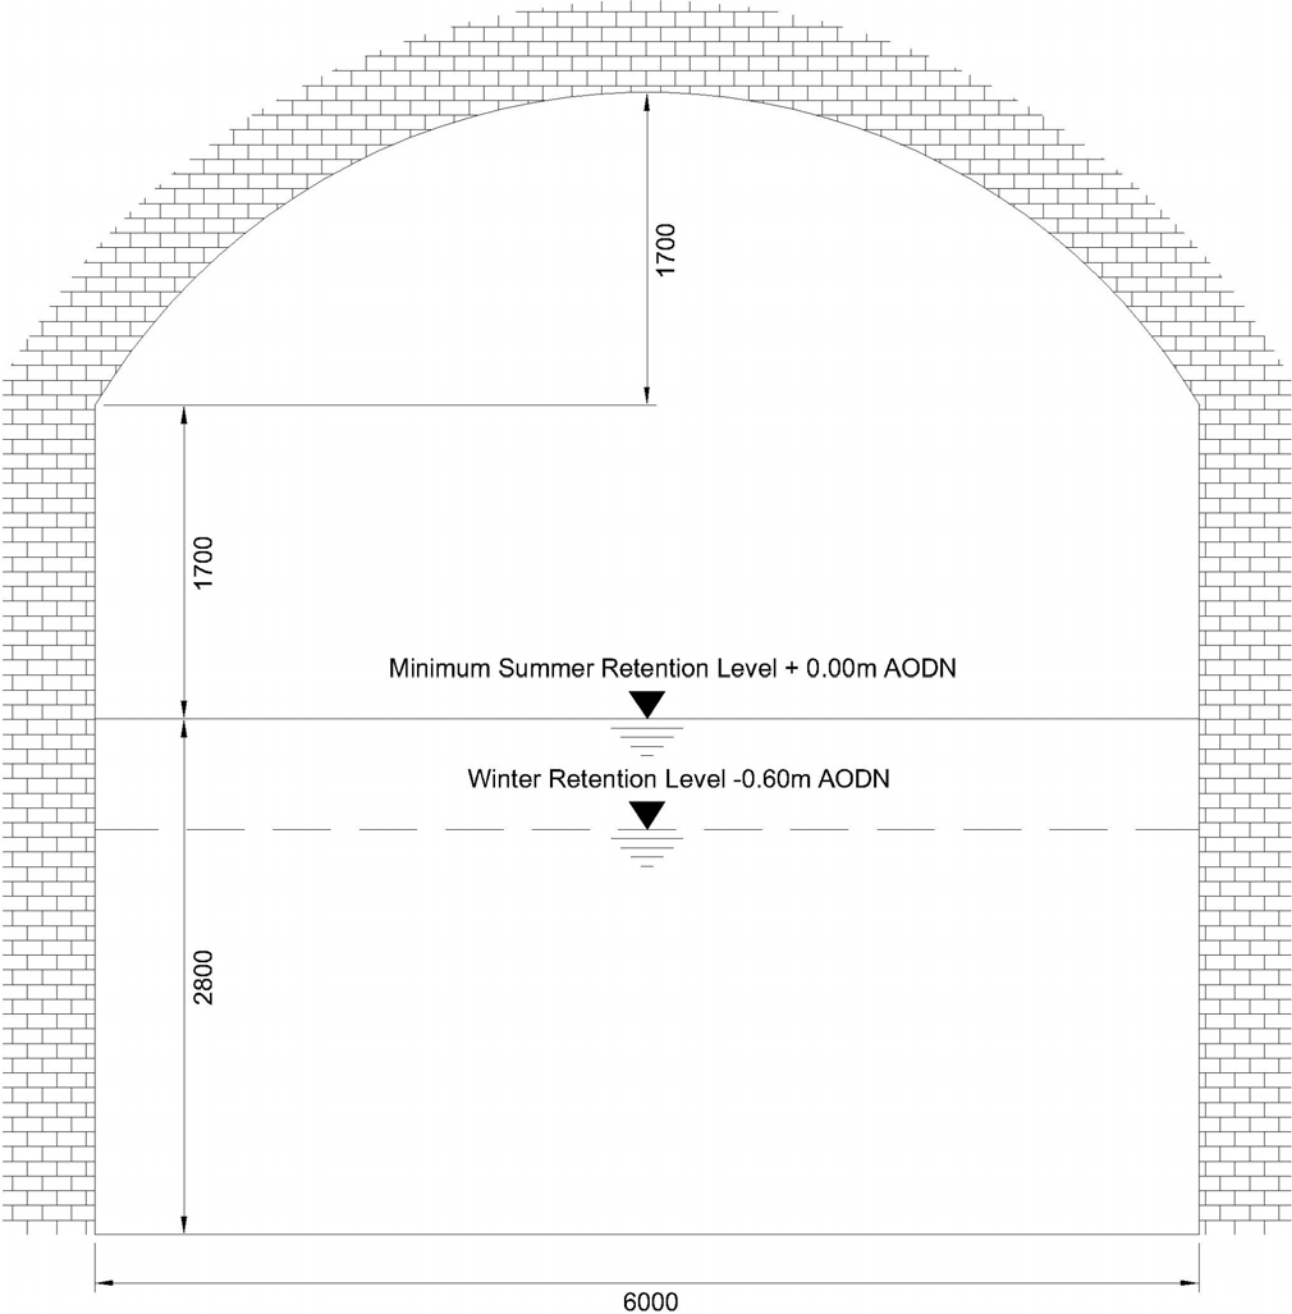

Lock Data		
Lock Width	6.00m	(20 ft)
Max Boat Length	21.0m	(70 ft)
Normal Draught	2.8m	(9 ft)

**SECTION THROUGH
LONDON ROAD BRIDGE
BLACK SLUICE, BOSTON**