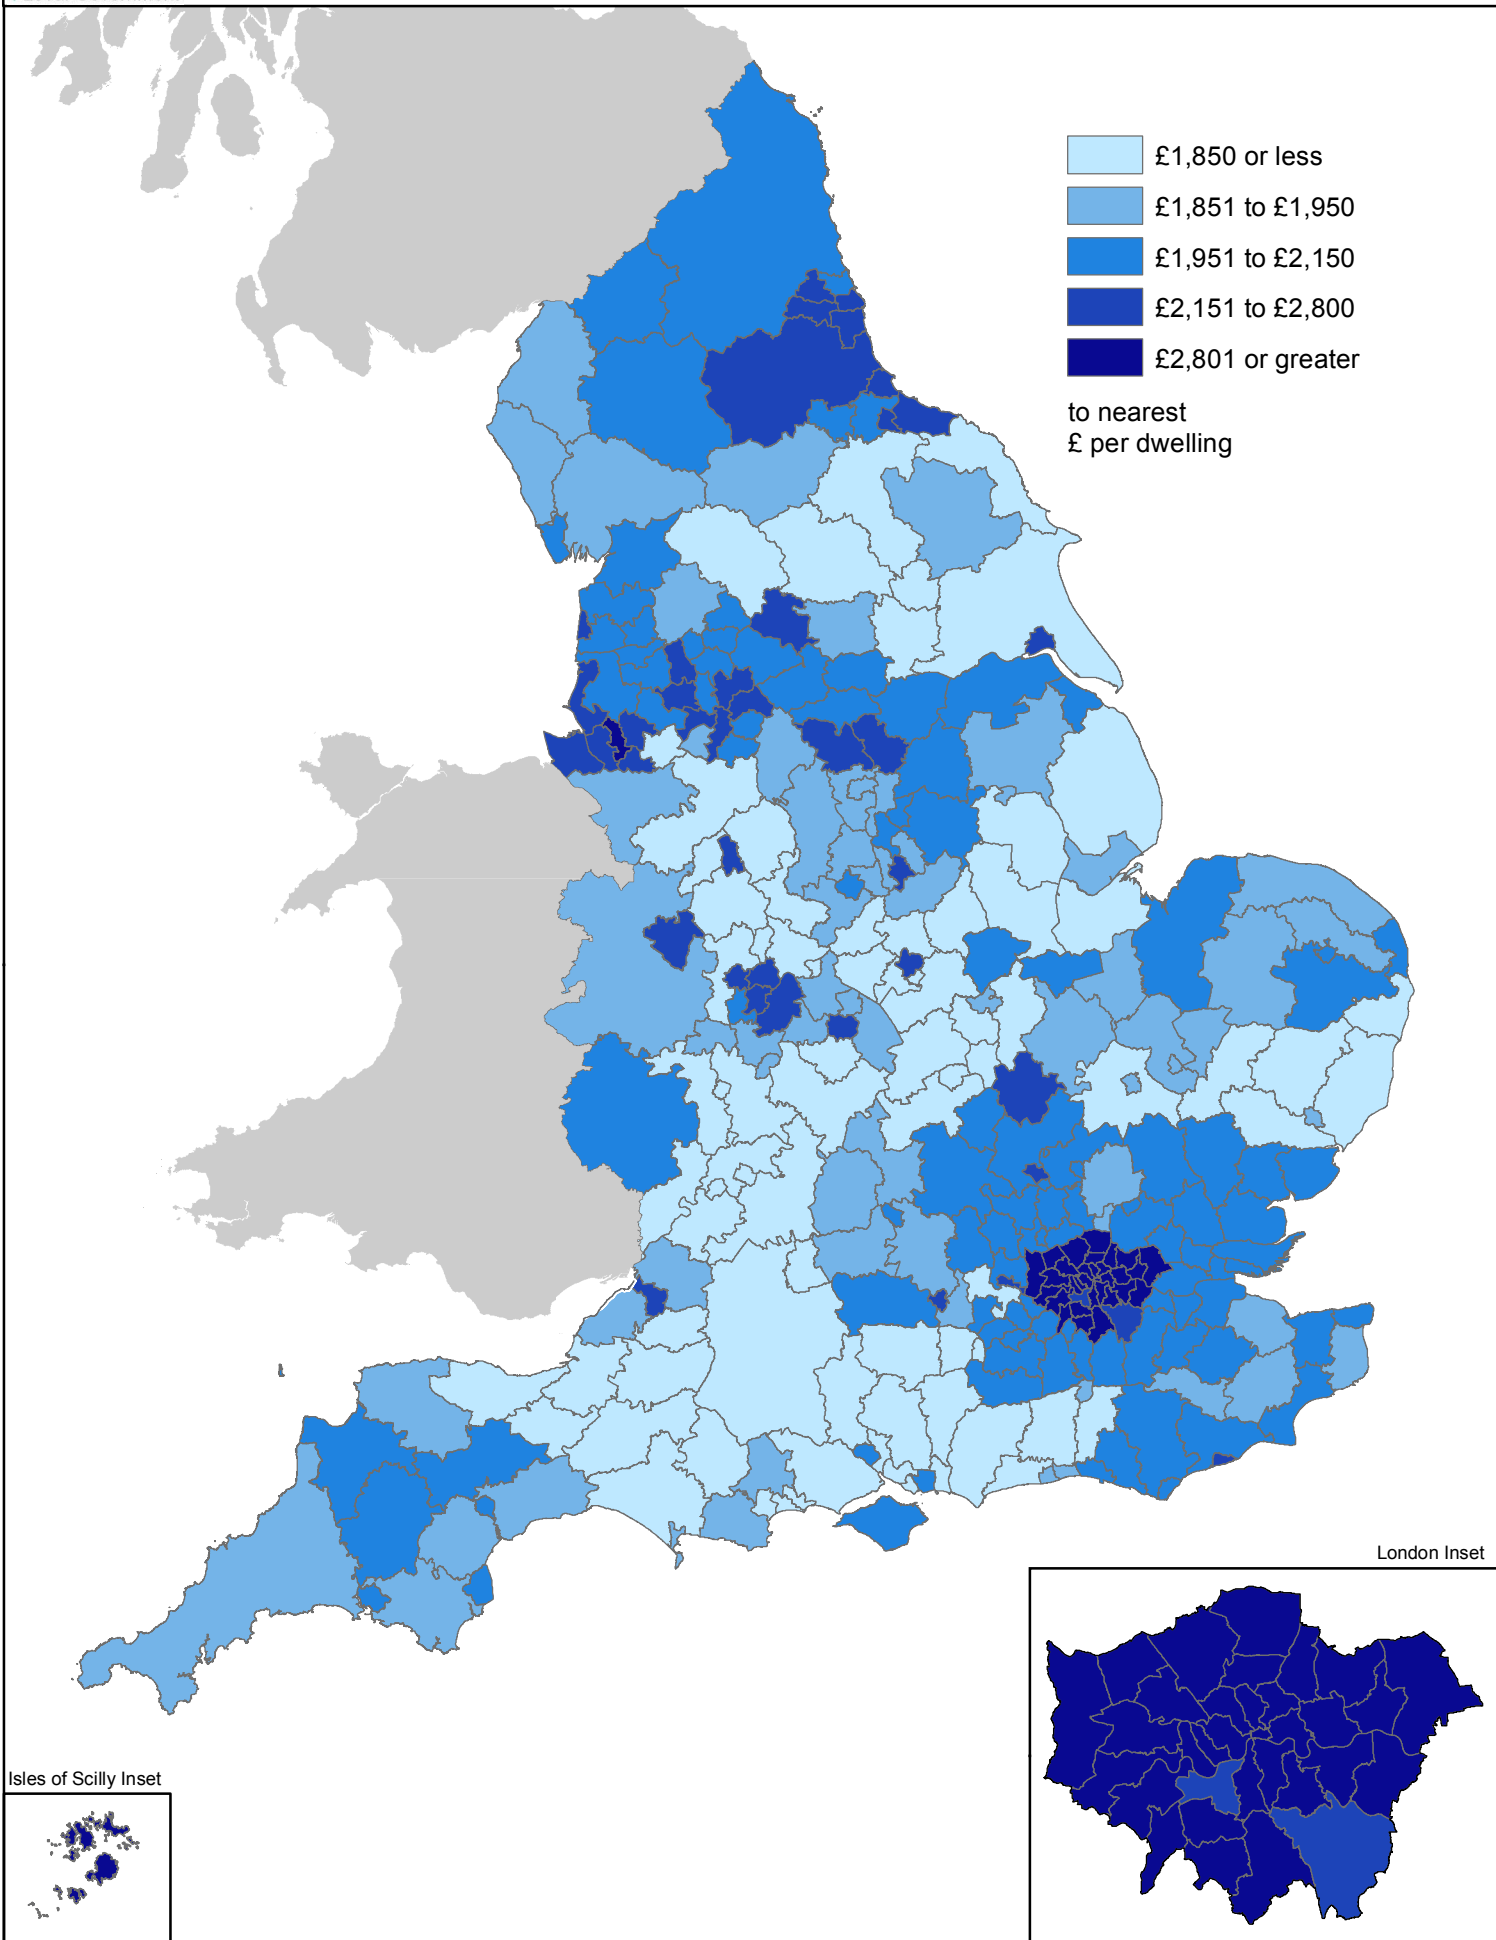

Spending Power per Dwelling, 2014-15

Produced by LGF-DCAA

© Crown Copyright and database right 2013. All rights reserved.
Ordnance Survey Licence number 100024857 2013.