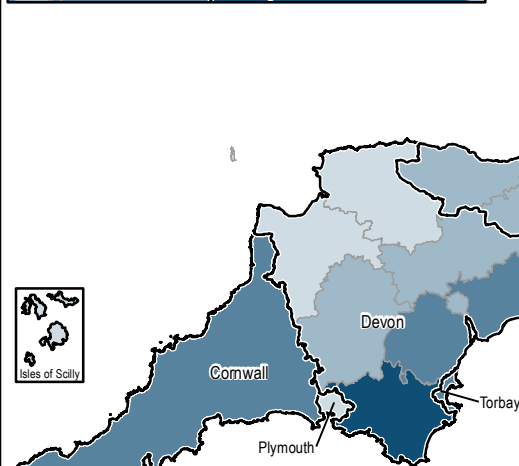

* including CTCs and academies