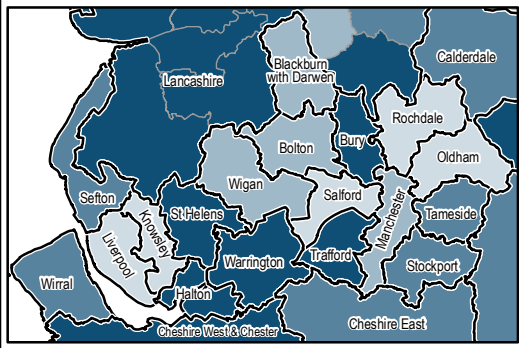

* including CTCs and academies