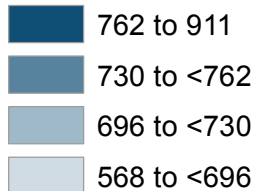

## Key Stage 5: Average Performance Table point score per student in maintained schools\* and Further Education Sector Colleges by Local Authority District (of student residence), 2010/11

### Average Point Score

National figure (maintained schools\* and FE colleges): 728.3

\* including CTCs and academies