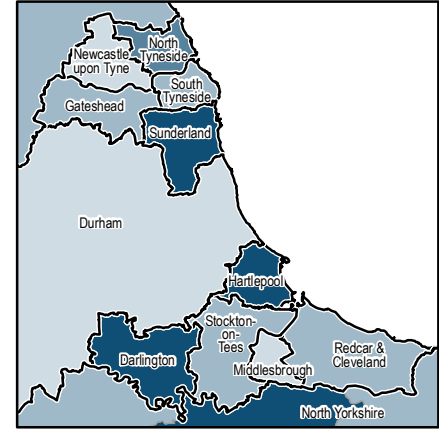

* including CTCs and academies