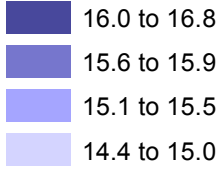

Key Stage 1: Average Point Score of pupils in maintained schools* by Local Authority District (of pupil residence), 2010

Average Point Score

National figure (maintained schools*): 15.3

* including CTCs and academies