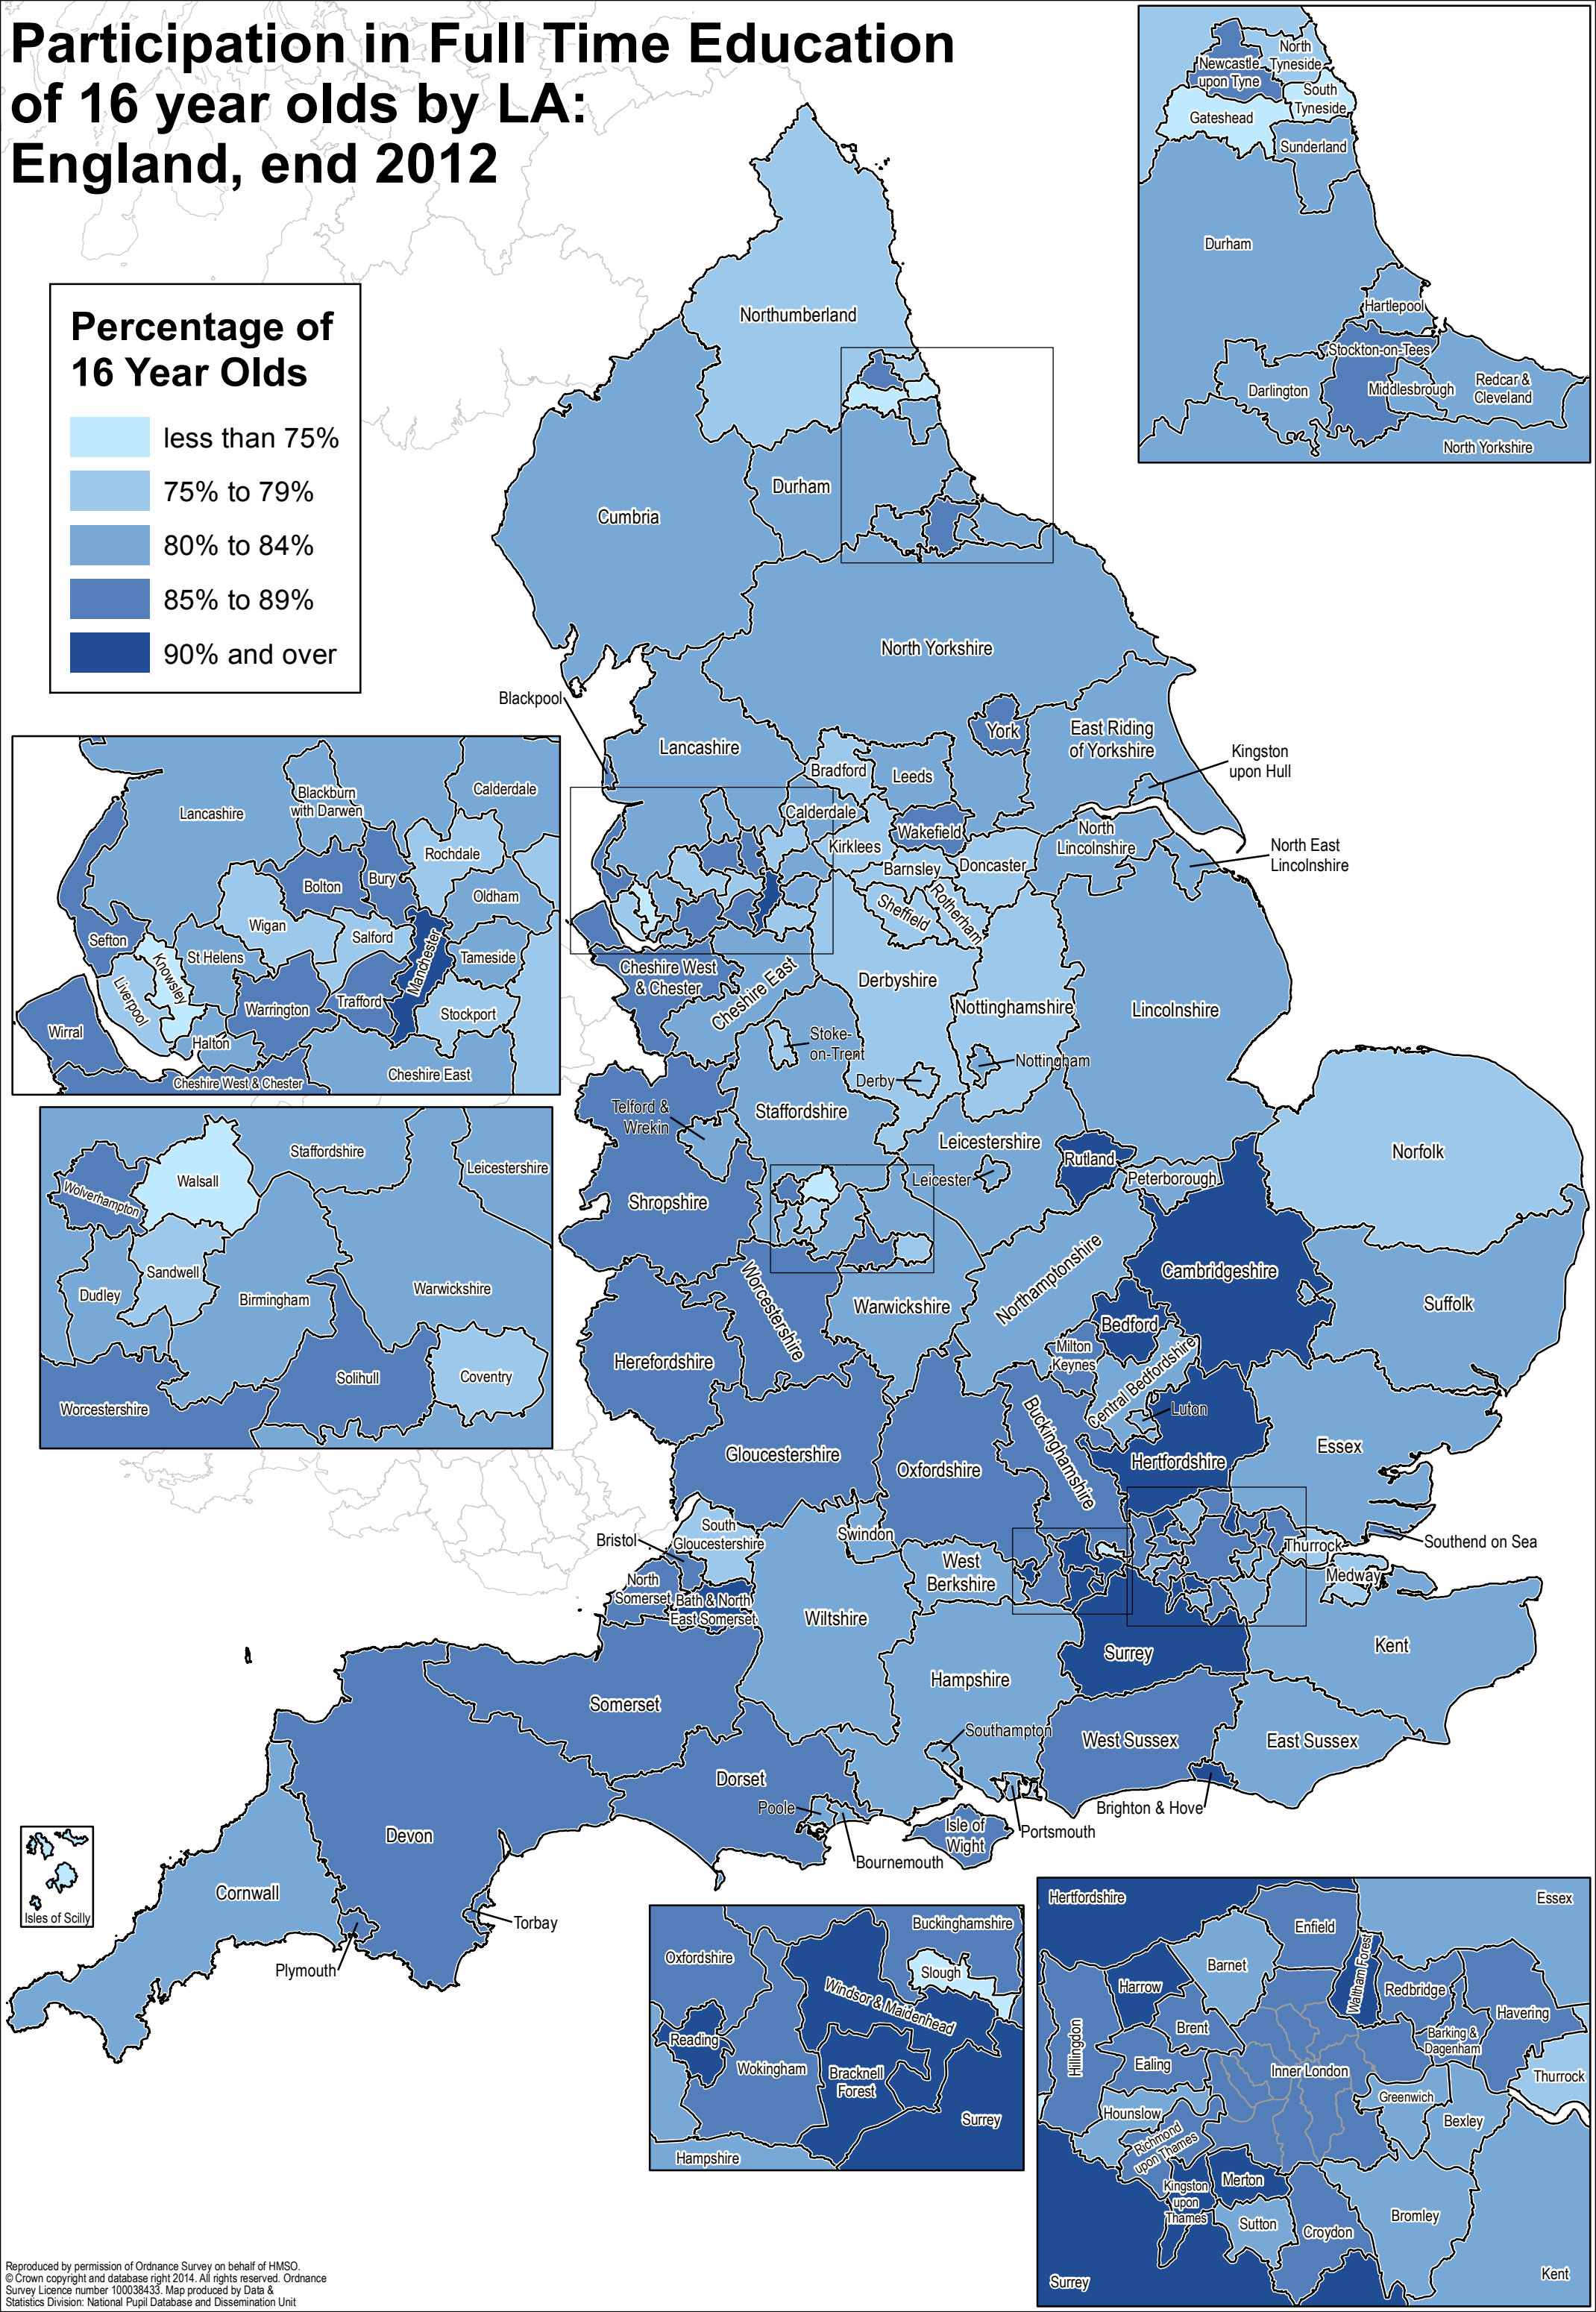

Participation in Full Time Education of 16 year olds by LA: England, end 2012