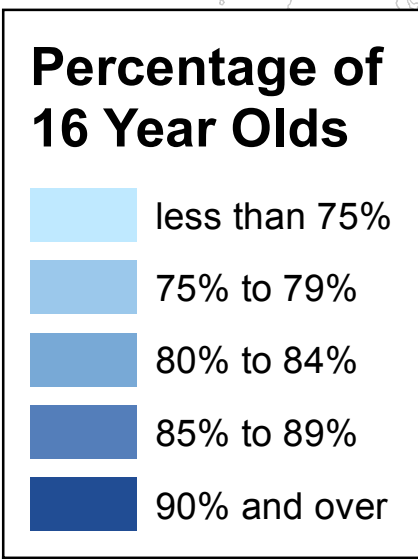

Participation in Full Time Education of 16 year olds by LA: England, end 2012