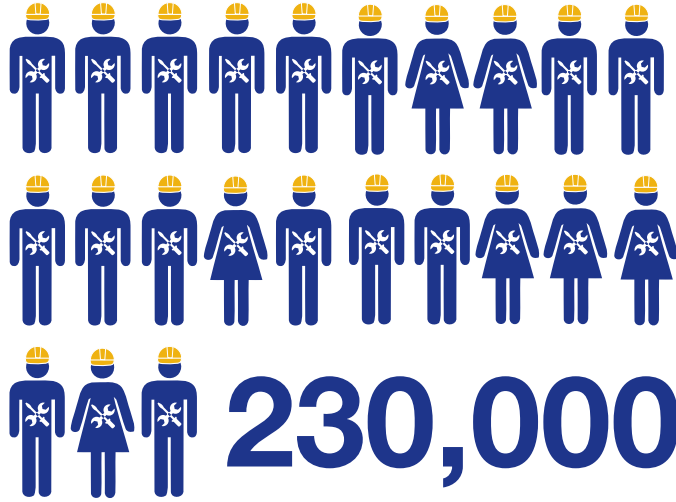

HM Government

Aerospace Growth Partnership

Aerospace

Supports 230,000 jobs across the breadth of the UK

Contributes £24billion to the economy every year

Potential growth by 2031 for civil aerospace market is in excess of \$4.4trillion

Every 2.5 seconds an aircraft takes off or lands, powered by a Rolls-Royce engine