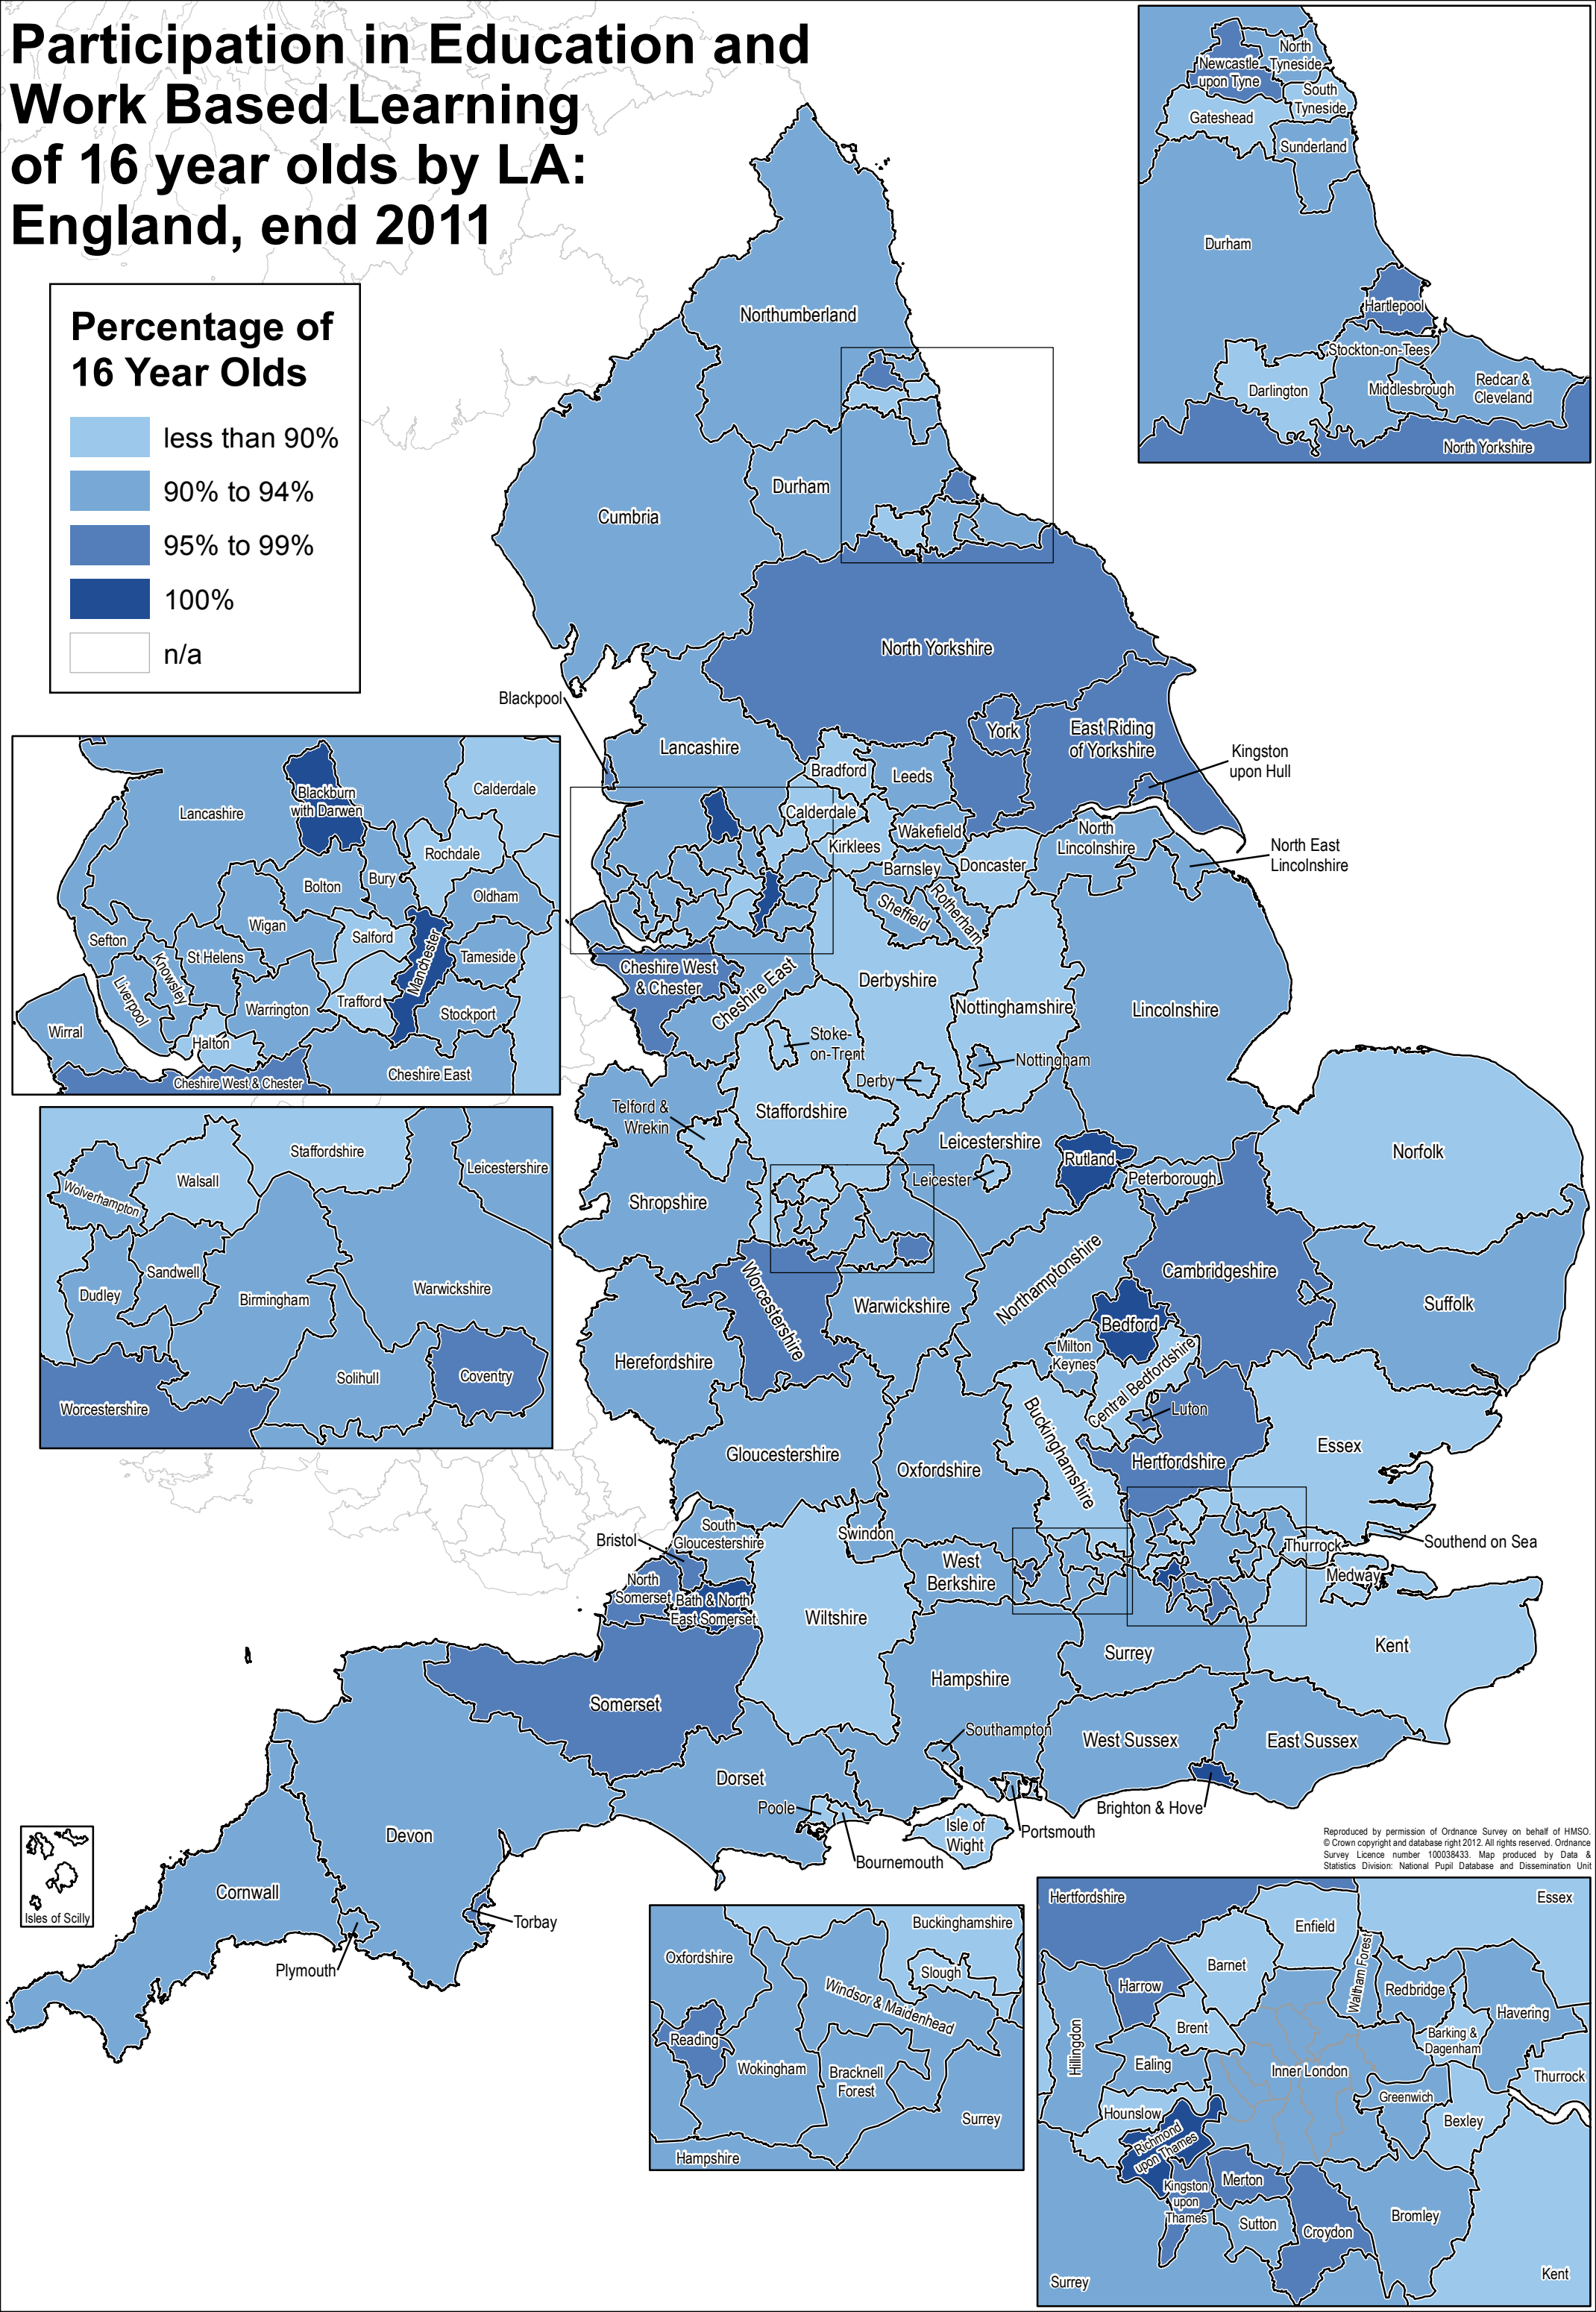

Participation in Education and Work Based Learning of 16 year olds by LA: England, end 2011

Reproduced by permission of Ordnance Survey on behalf of HMSO.
 © Crown copyright and database right 2012. All rights reserved. Ordnance Survey Licence number 100038433. Map produced by Data & Statistics Division: National Pupil Database and Dissemination Unit