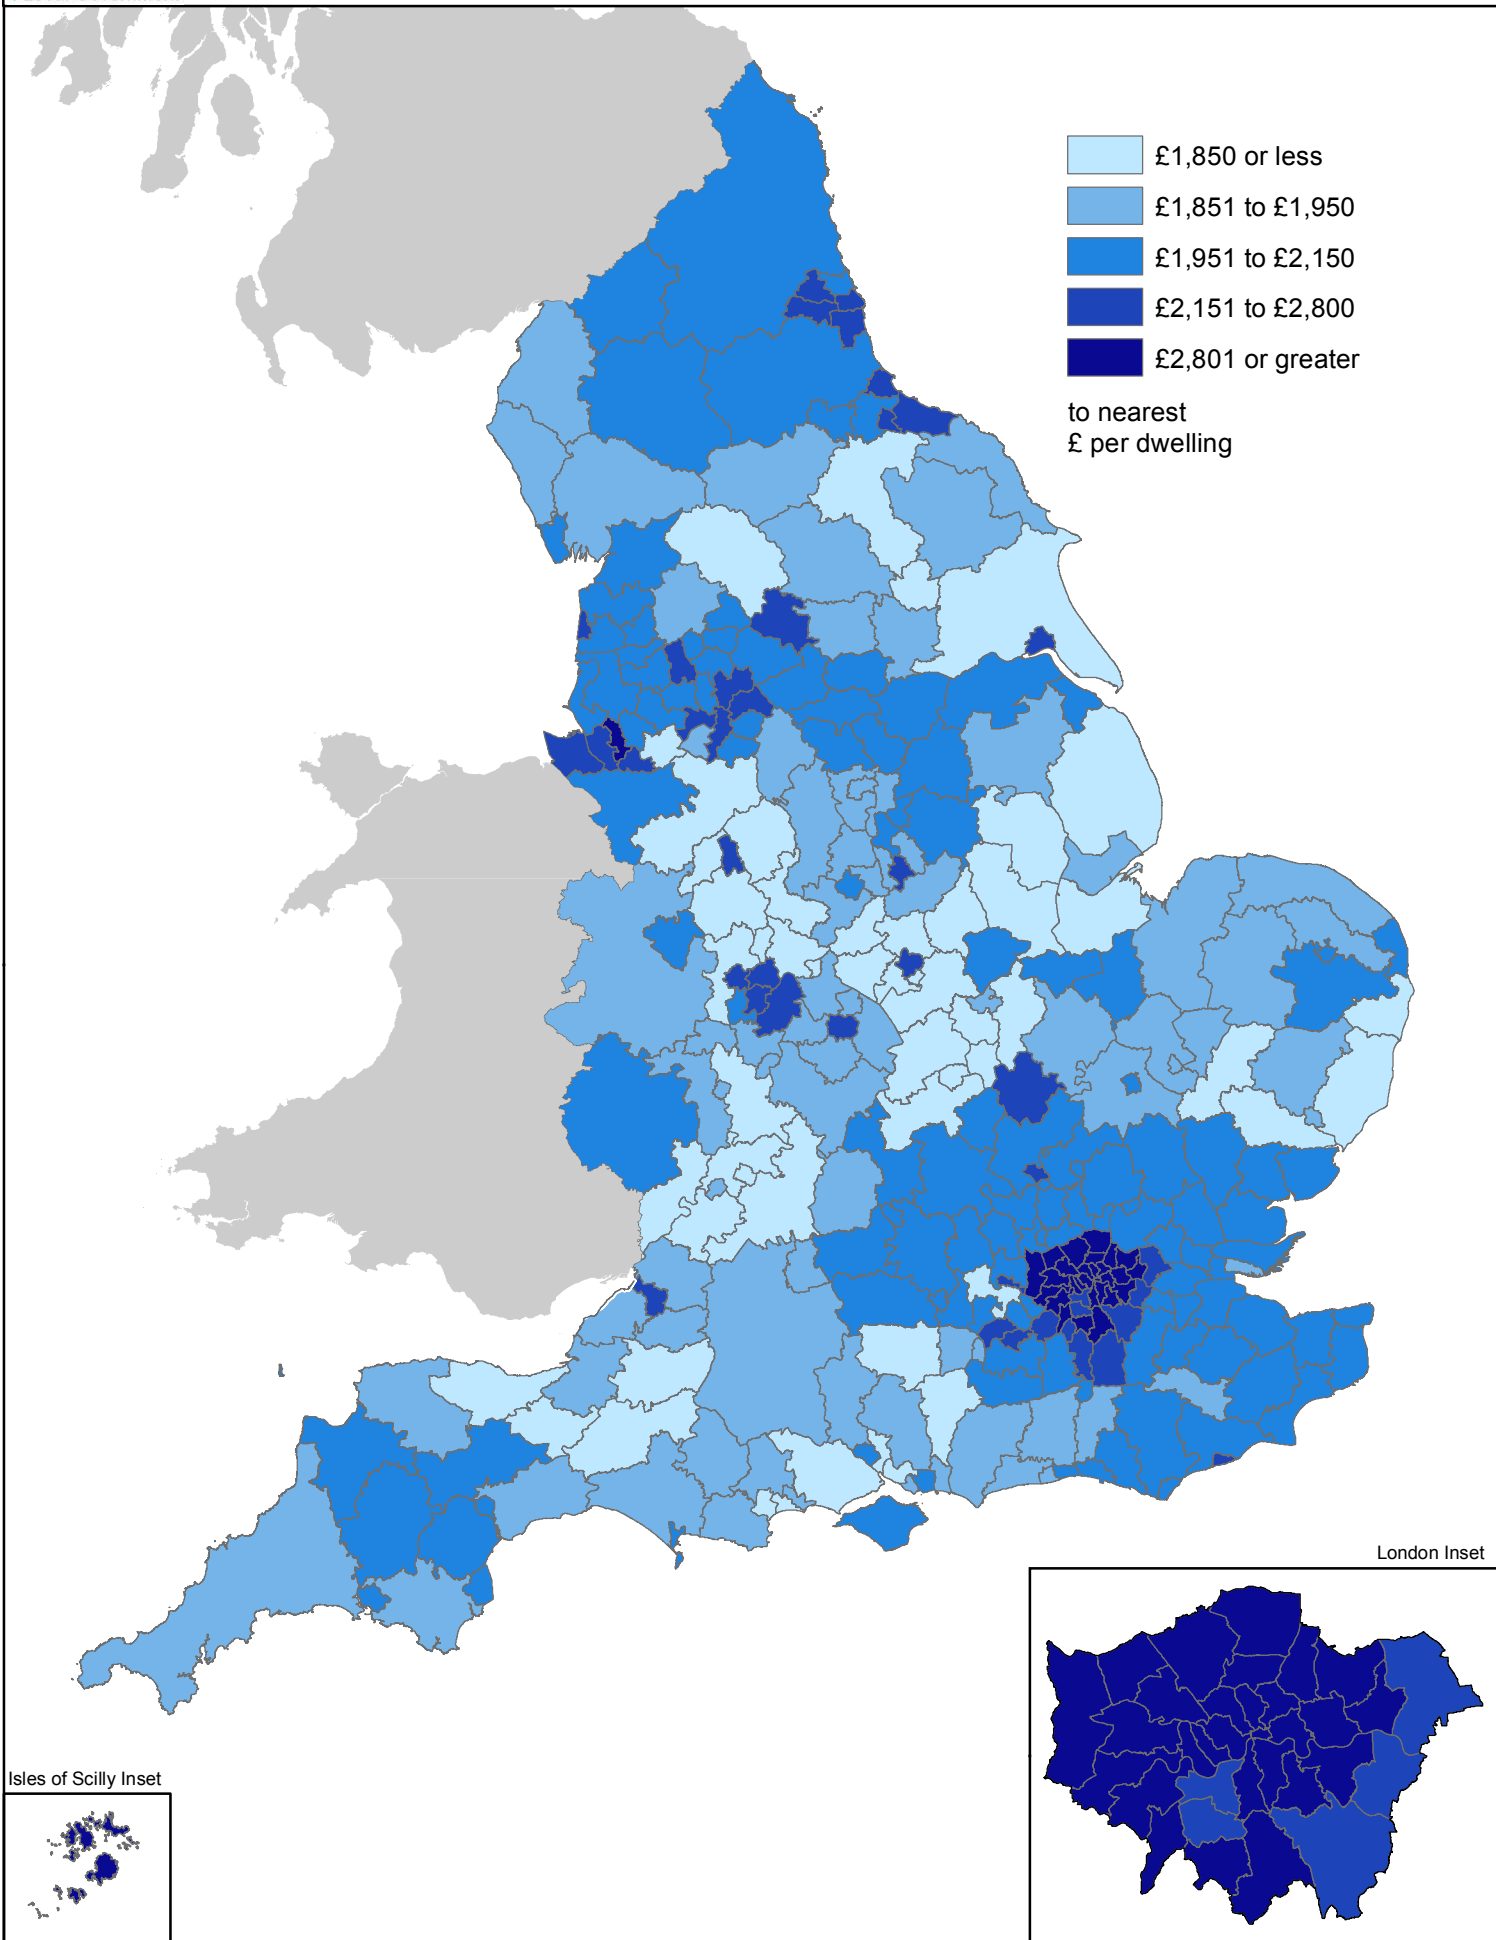

Illustrative Spending Power per Dwelling, 2015-16

Produced by LGF-DCAA

© Crown Copyright and database right 2013. All rights reserved.
Ordnance Survey Licence number 100024857 2013.

Figures include illustrative Efficiency Support Grant
and pooled NHS and LA Better Care Fund