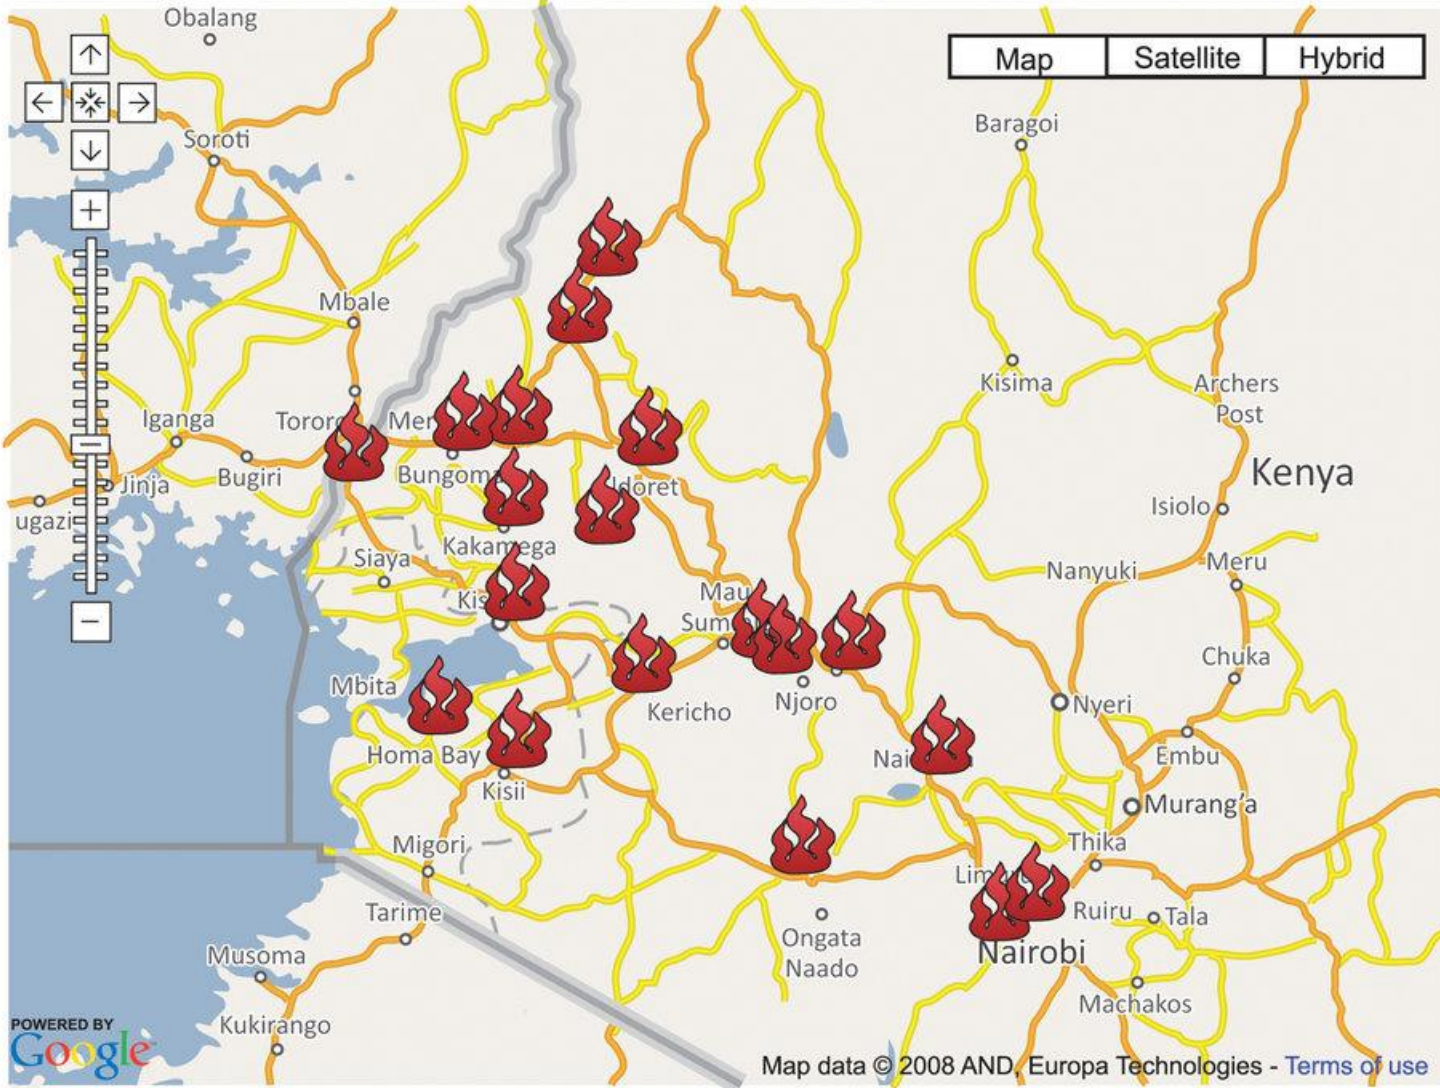

Gewässerkundliches Informationssystem

der Wasser- und
Schiffahrtsverwaltung
des Bundes

...river height and tides in Germany

Map Satellite Hybrid

Filter By Category

- ALL CATEGORIES
- RIOTS
- DEATHS
- PROPERTY LOSS
- GOVERNMENT FORCES
- CIVILIANS
- LOOTING
- RAPE
- PEACE EFFORTS