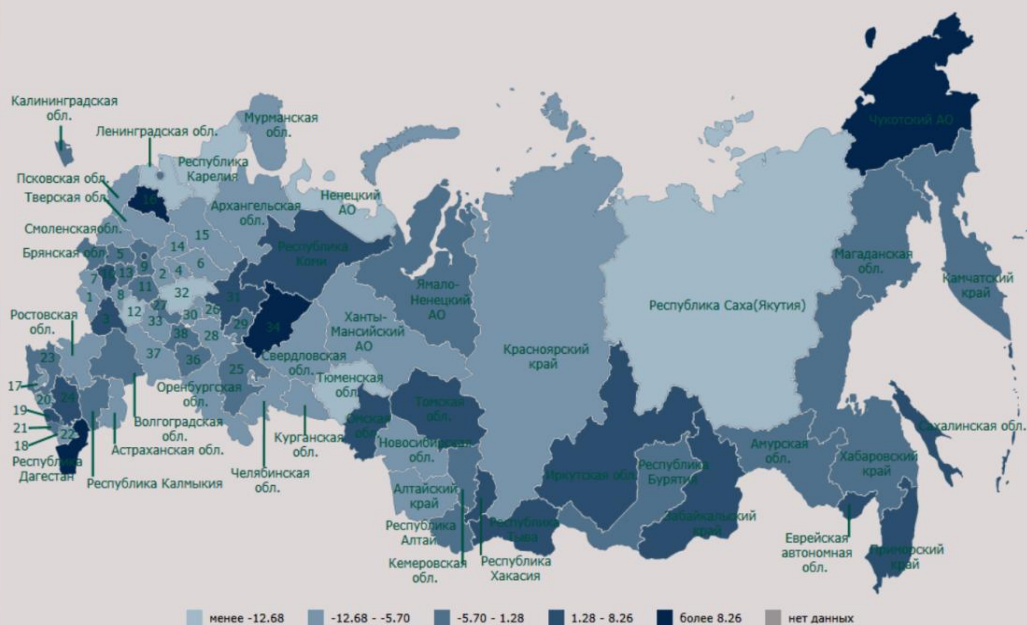

Прирост количества зарегистрированных преступлений в 2012 году по отношению к 2011 году, %

The portal of legal statistics of Office of the Prosecutor General of the Russian Federation is developed to inform Russian citizens about crime situation in the regions of Russia and in a whole country; to compare Russia with other countries of the world by key indexes characterizing crime situation; and to provide raw data in open format.

...CrimeStat portal in the Russian Federation