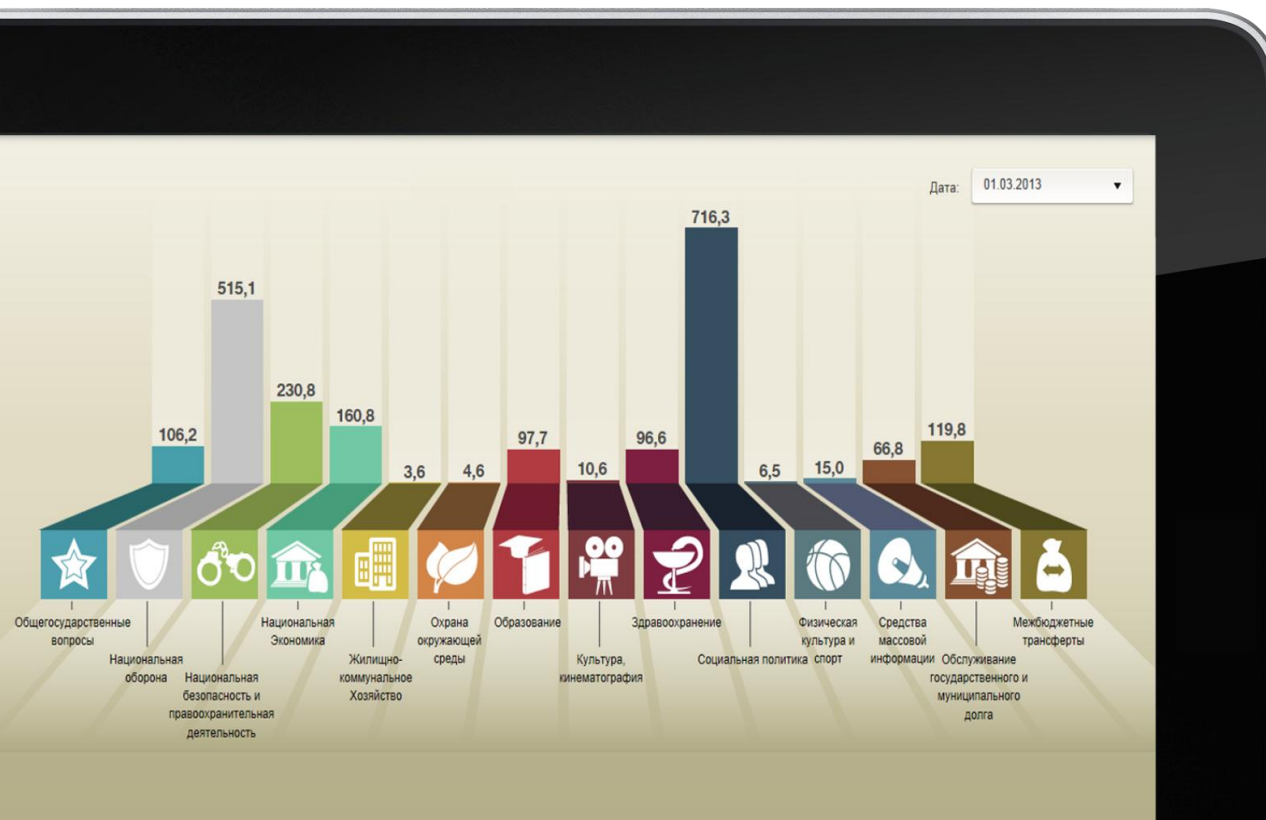

Viewing the governance index

National average | Value department AnÈge

Governance Index: 45.09%

The governance indicator brings together seven indices. Click on each of the **segments of the color circle** to discover the themes that compose them. You can then **submit your review** using the form on the right to build a **citizen index** complementary. For the all data sources, [click here](#)

Submit

Local democracy

Implementation capacity people

Economic Sector

Citizenship and civil rights

Instances participatory action

Territorial project

Citizenship and civil rights

Local commitment

Unions

Rights and fight against discrimination

Parity

This representation of the assemblies in the governance index data allows you to read the index of each department of the city. You can **scroll through the images** of the departments or use the **field selection area** to the right to restrict list **Click** then on the image of the department below to view graphical and interactive form its results.

Midi-Pyrenees

YOUR CRITERIA

...local government in France

interactives.expoviz.fr/

The single web portal of the Russian Federation budget system provides all necessary information about budget and budget process in real time mode. Also it allows to take part in budget process management to all stakeholders.