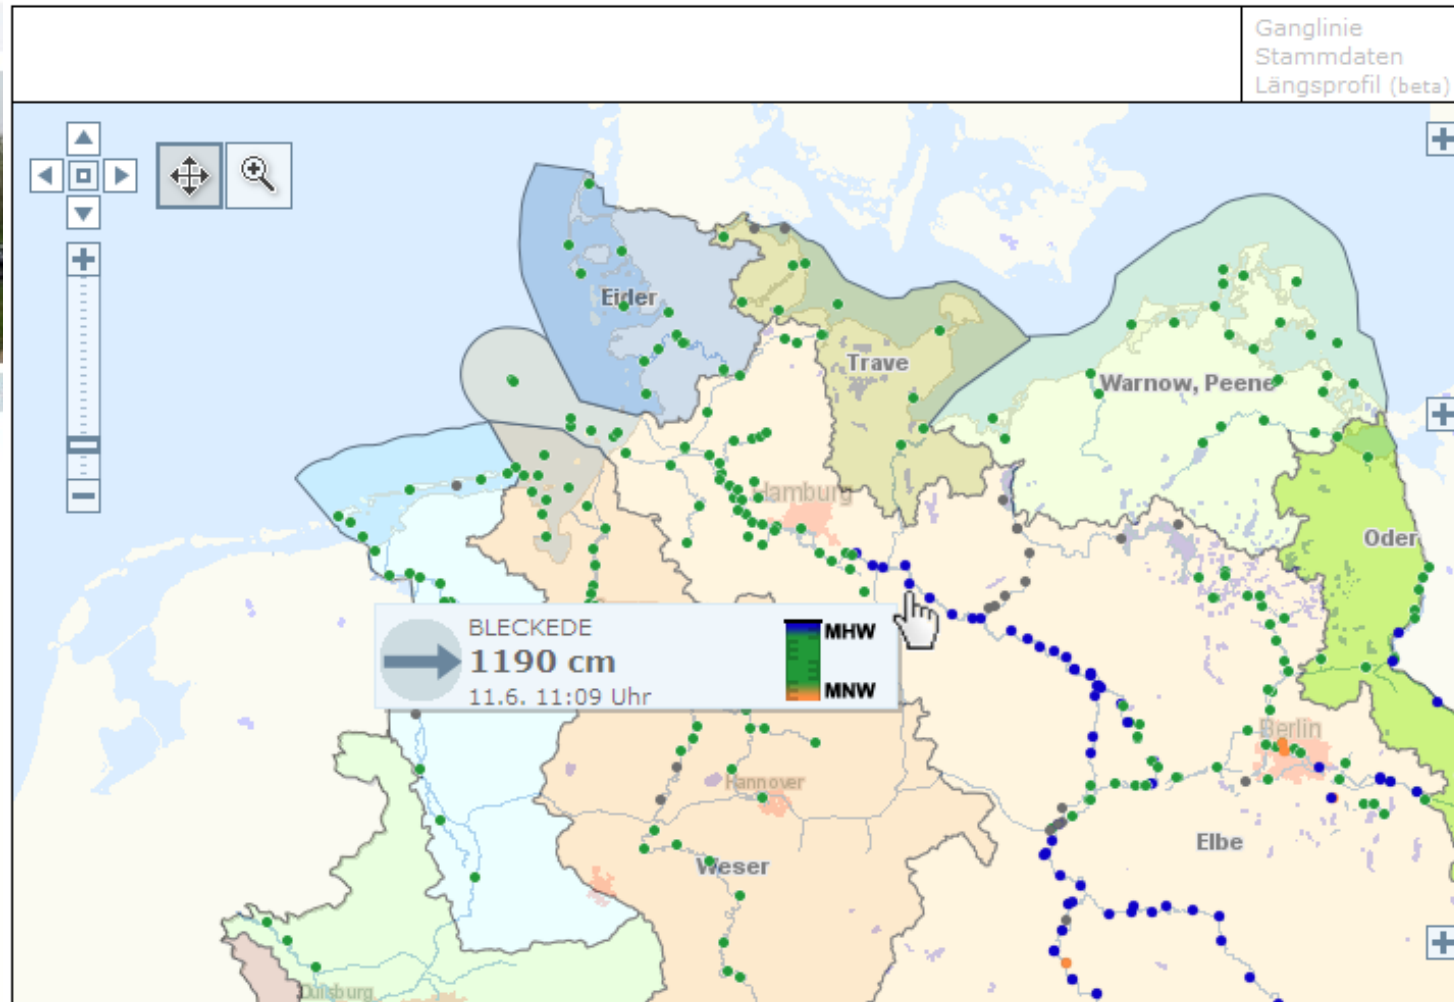

Pegelauswahl über Karte

Gewässerkundliches Informationssystem

der Wasser- und
Schiffahrtsverwaltung
des Bundes

...river height and tides in Germany