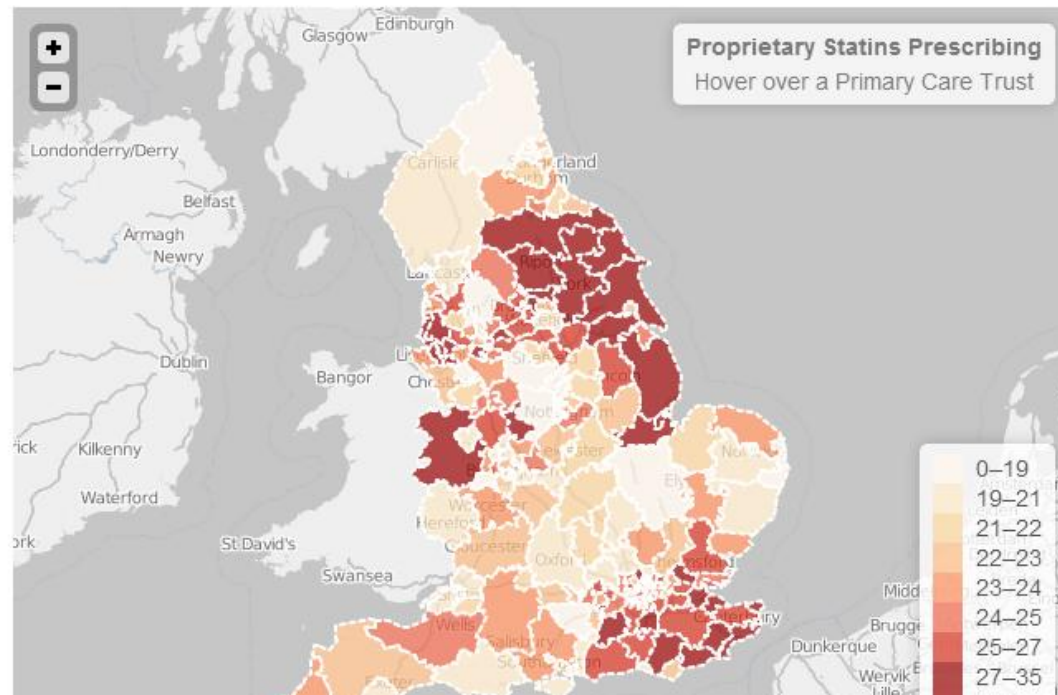

Wissen, wann was läuft!

Orte einfach hinzufügen!

...maps for parents in Germany

www.happy-parents.de

NHS efficiency savings: the role of prescribing analytics

Percentage of proprietary statin prescribing by CCG Sep 2011 - May 2012