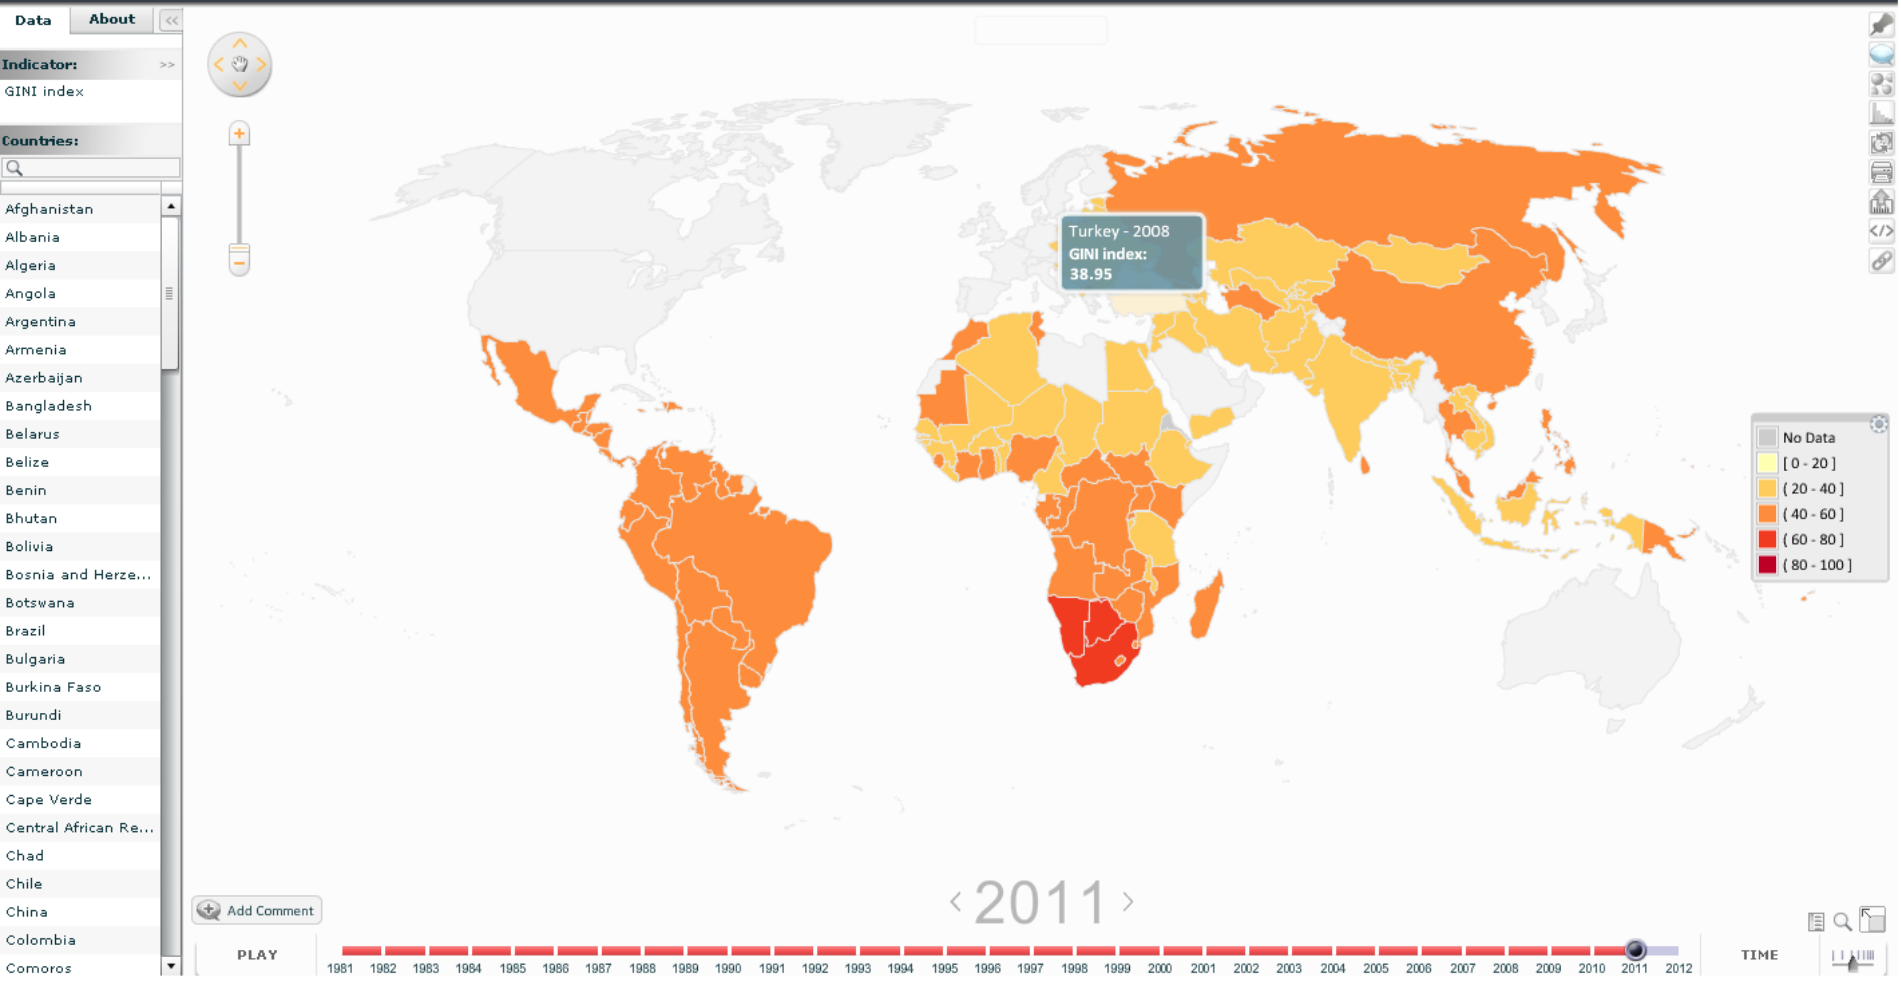

...global poverty indicators