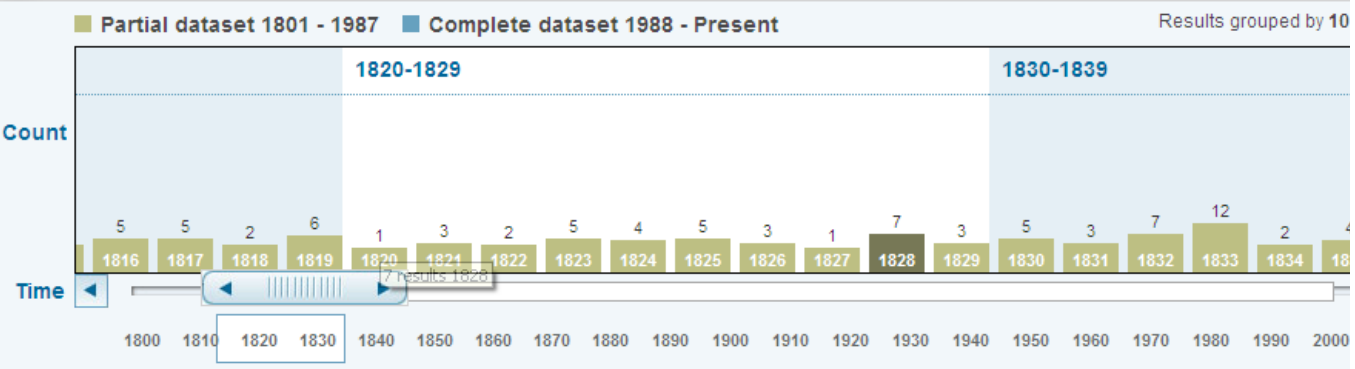

UK Public General Acts from 1828

Your search for UK Public General Acts from 1828 has returned 7 results.

1. Legislation by Type
2. Any type
   - UK Public General Acts (7)
3. Legislation by Year
4. Any year
   - 1828 (7)

Title	Years and Numbers	Legislation type
Night Poaching Act 1828	1828 c. 69	UK Public General Act
Nautical Almanack Act 1828	1828 c. 66	UK Public General Act
Cinque Ports Act 1828 (repealed 5.11.1993)	1828 c. 37	UK Public General Act
Circuit Courts (Scotland) Act 1828	1828 c. 29	UK Public General Act

...centuries of UK legislation