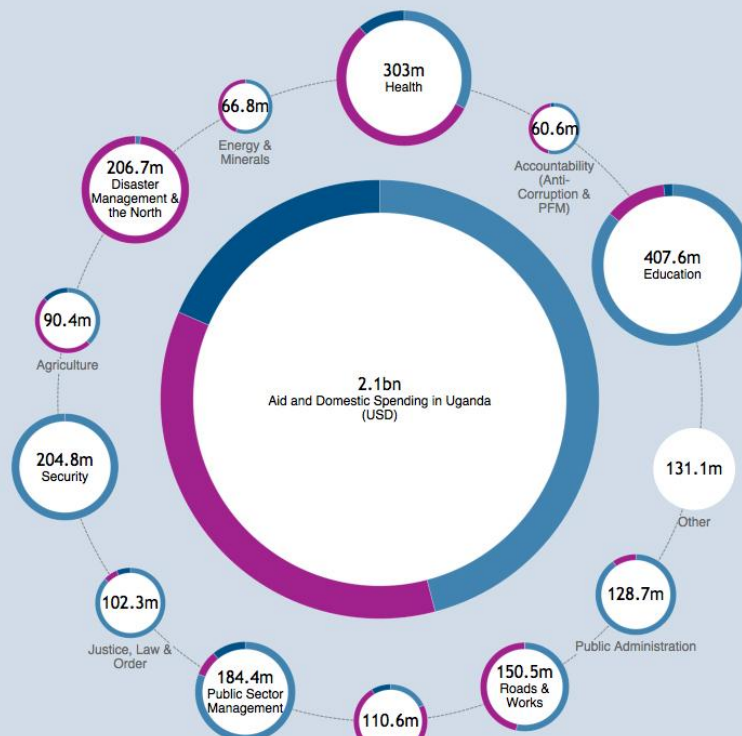

...aid in Uganda