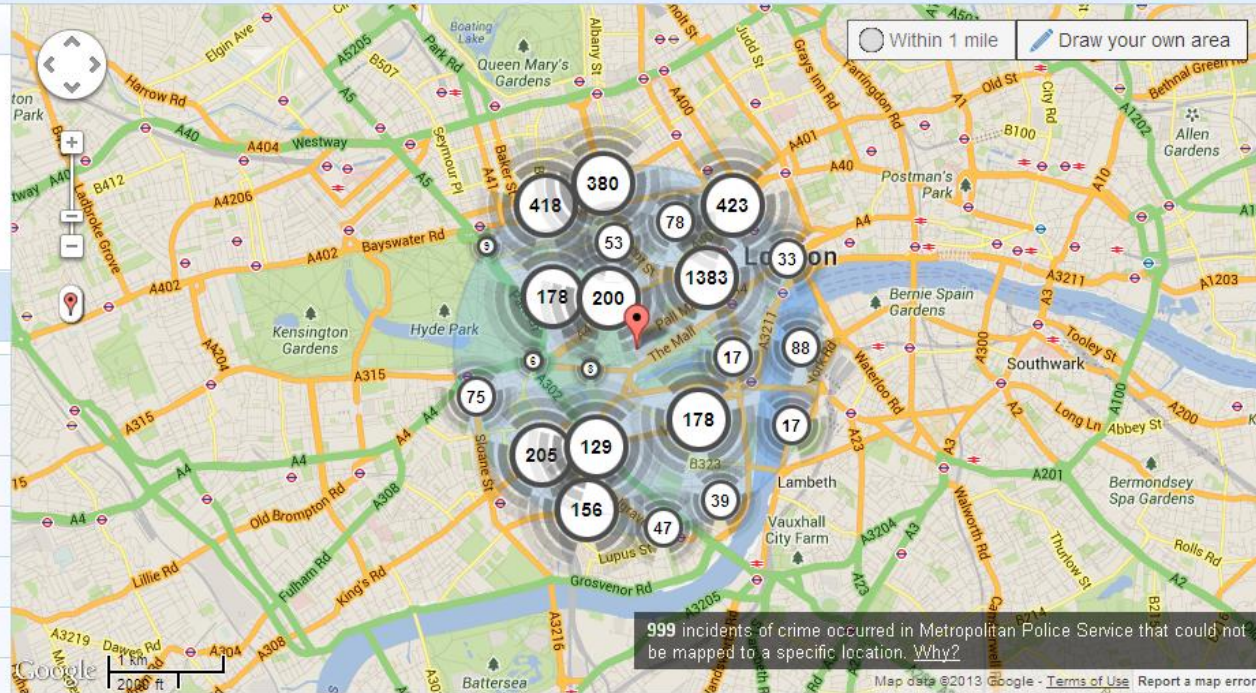

Crime Outcomes See Your Stats

Crime reported in April 2013 within 1 mile of City of Westminster, London SW1A 1BB, UK

For more information about these crimes including current status and outcomes, click the markers on the map.

Show list of streets and locations »

All crime	4120
Anti-social behaviour	708
Burglary	152
Criminal damage and arson	70
Drugs	307
Other theft	1840
Public disorder and weapons	128
Robbery	90
Shoplifting	335
Vehicle crime	138