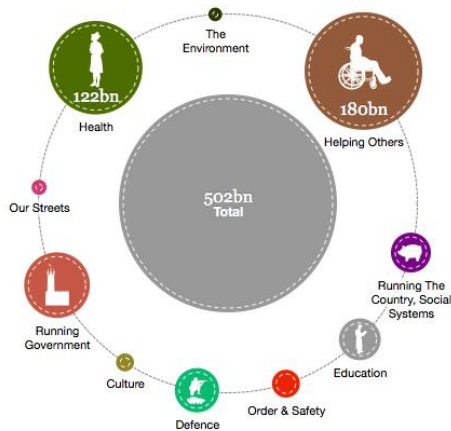

UNITED KINGDOM 2013

What the world is doing with **open data**...

WHERE DOES MY MONEY GO?

Showing you where your taxes get spent

The Daily Bread Country & Regional Analysis Departmental Spending About

Expenditure on Total

- 18bn - 20bn (£)
- 20bn - 27bn
- 27bn - 32bn
- 32bn - 43bn
- 43bn - 47bn
- 47bn - 96bn

...local public spend in the UK

WHERE DOES MY MONEY GO?

Showing you where your taxes get spent

The Daily Bread Country & Regional Analysis Departmental Spending About