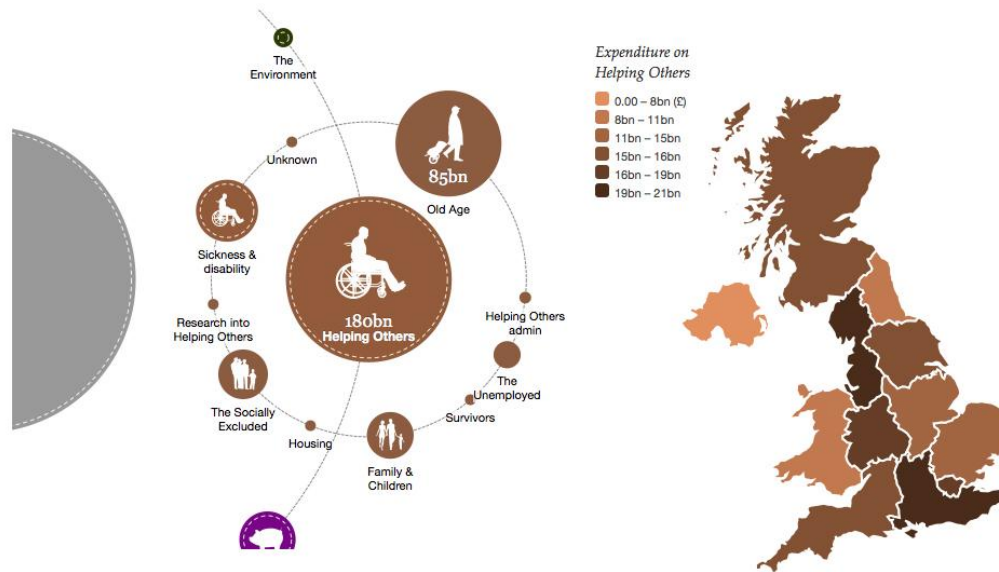

UNITED KINGDOM 2013

What the world is doing with **open data**...

WHERE DOES MY MONEY GO?

Showing you where your taxes get spent

The Daily Bread Country & Regional Analysis Departmental Spending About

Expenditure on Total

- 18bn - 20bn (£)
- 20bn - 27bn
- 27bn - 32bn
- 32bn - 43bn
- 43bn - 47bn
- 47bn - 96bn

...local public spend in the UK

WHERE DOES MY MONEY GO?

Showing you where your taxes get spent

The Daily Bread Country & Regional Analysis Departmental Spending About

Viewing the governance index

National average | Value department AnÈge

Governance Index: 45.09%

The governance indicator brings together seven indices. Click on each of the **segments of the color circle** to discover the themes that compose them. You can then **submit your review** using the form on the right to build a **citizen index** complementary. For the all data sources, [click here](#)