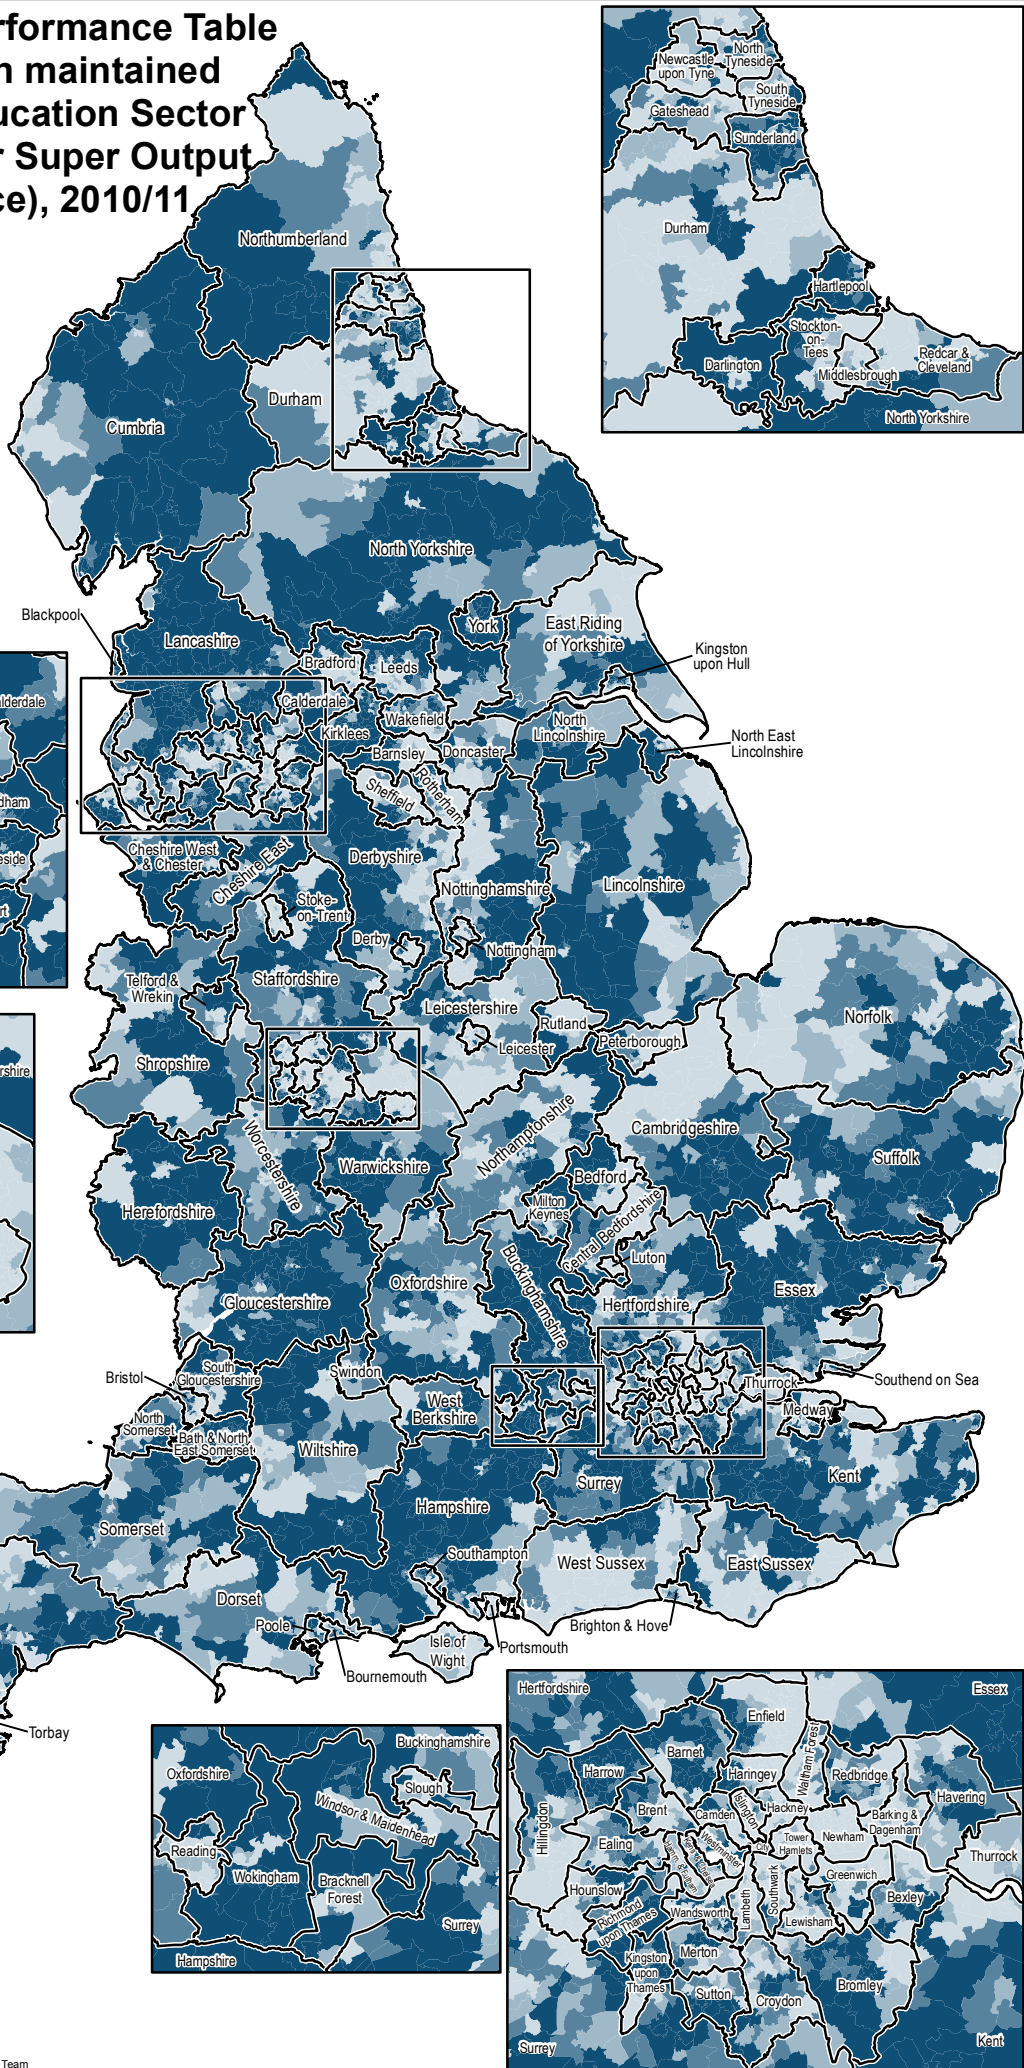

Key Stage 5: Average Performance Table point score per student in maintained schools* and Further Education Sector Colleges by Middle Layer Super Output Area (of student residence), 2010/11

Average Point Score

National figure (maintained schools* and FE colleges): 728.3

* including CTCs and academies