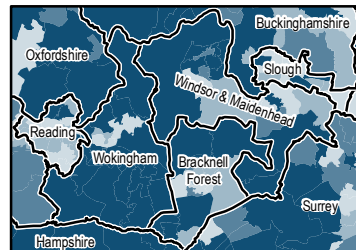

* including CTCs and academies