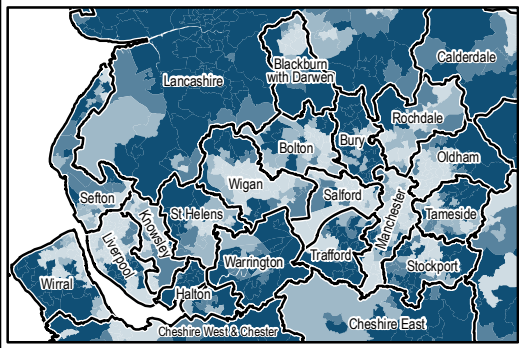

* including CTCs and academies