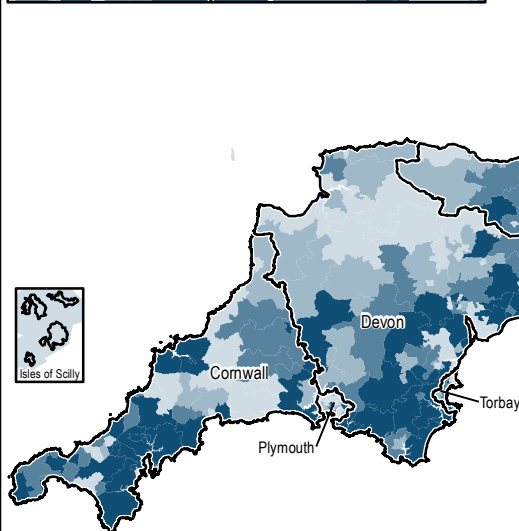

* including CTCs and academies