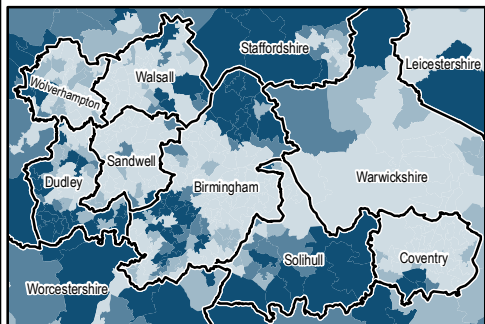

* including CTCs and academies