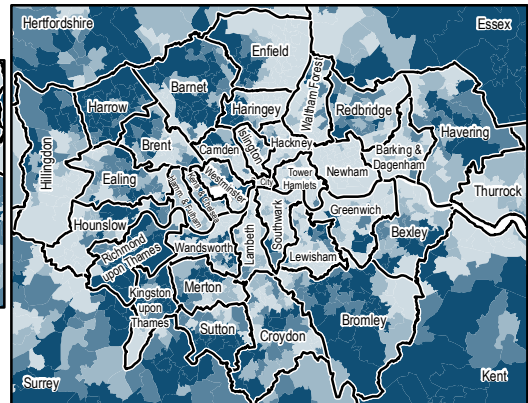

* including CTCs and academies