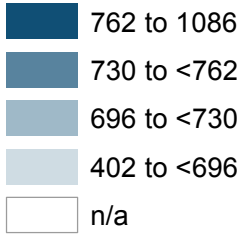

Key Stage 5: Average Performance Table point score per student in maintained schools* and Further Education Sector Colleges by Middle Layer Super Output Area (of student residence), 2010/11

Average Point Score