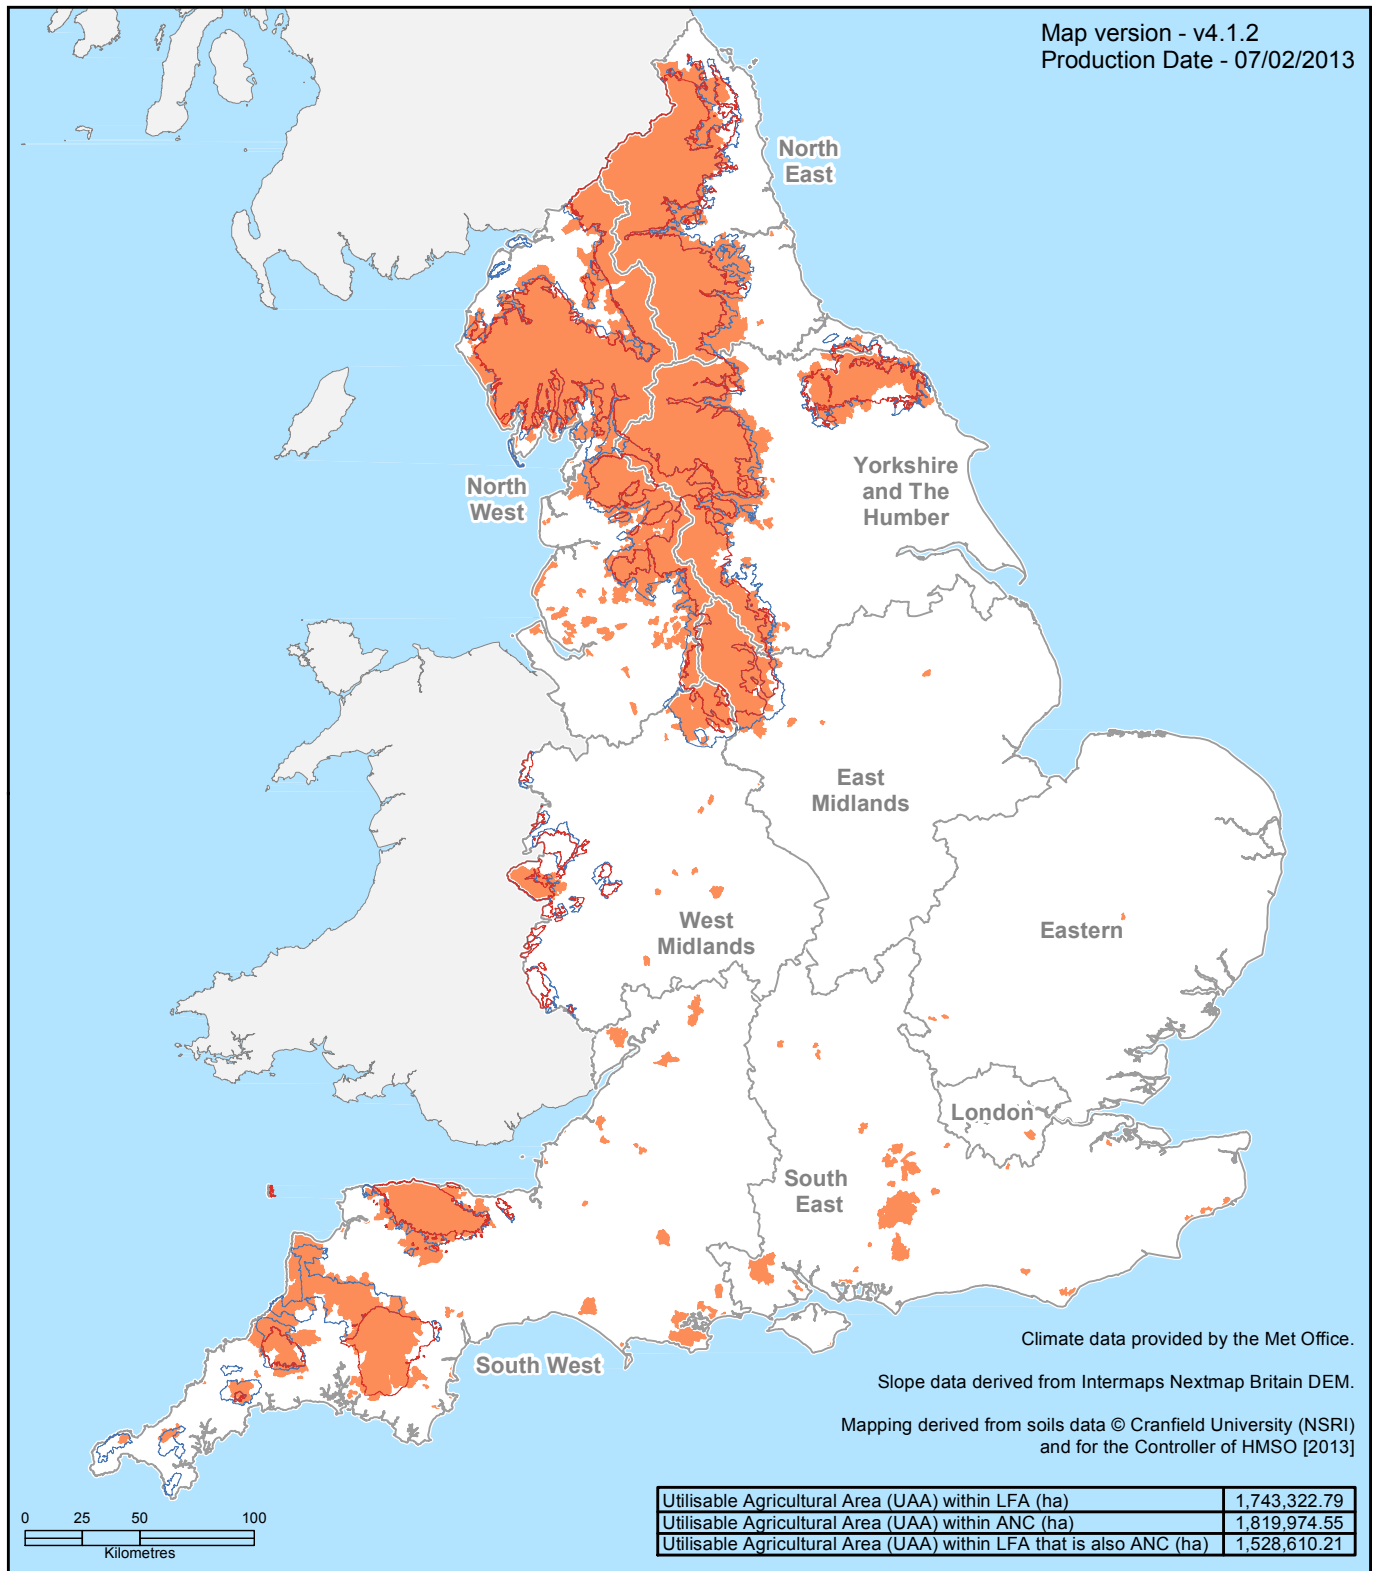

# DRAFT NON-DEFINITIVE MAP OF AREAS FACING NATURAL CONSTRAINTS (ANC) IN ENGLAND - BASED ON 60% UAA THRESHOLD AT WARD LEVEL AND ALC FINE-TUNED

Map version - v4.1.2  
Production Date - 07/02/2013

- Draft Areas facing Natural Constraint (ANC)
- Regional Boundaries
- LFA - Severely Disadvantaged
- LFA - Disadvantaged

Map produced by Paul Dutton,  
Geographic Information & Analysis  
Services Team (1)  
Natural England. Ref: NE 120163