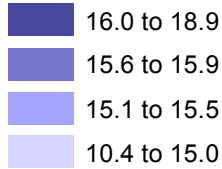

# Key Stage 1: Average Point Score of pupils in maintained schools\* by Middle Layer Super Output Area (of pupil residence), 2010

## Average Point Score

**National figure (maintained schools\*): 15.3**

\* including CTCs and academies