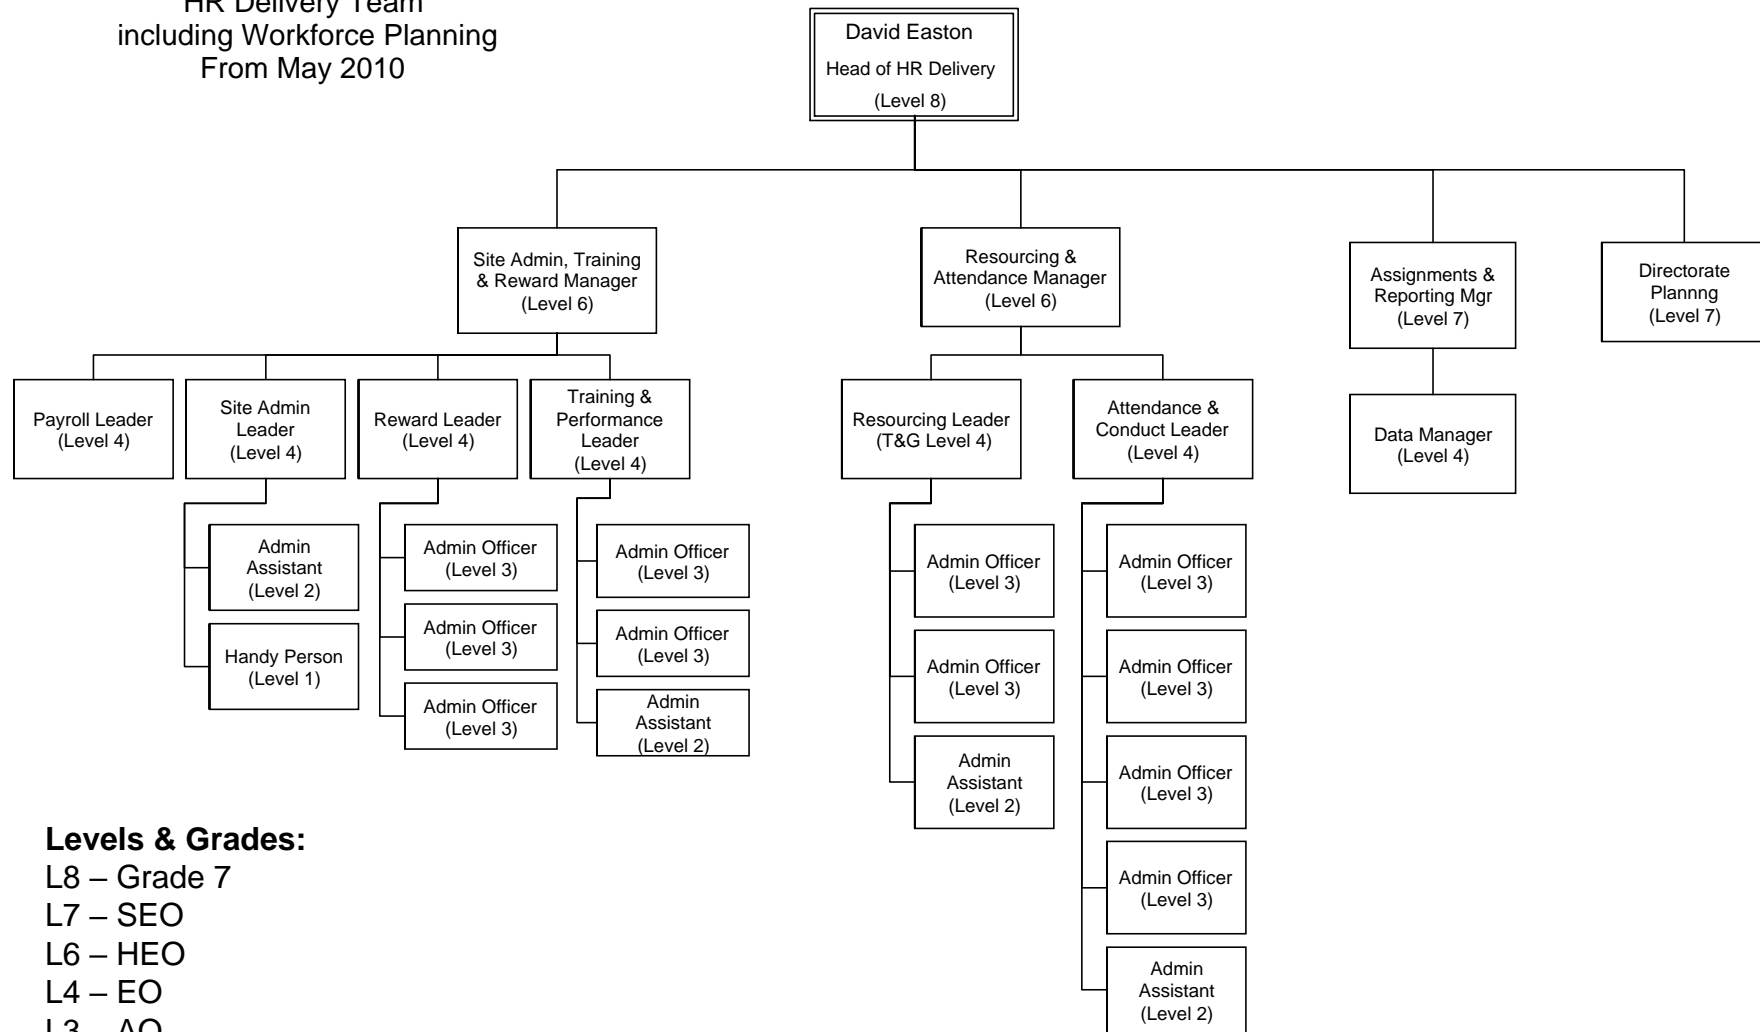

HR Delivery Team
including Workforce Planning
From May 2010

- Levels & Grades:**
 L8 – Grade 7
 L7 – SEO
 L6 – HEO
 L4 – EO
 L3 – AO
 L2 – AA
 L1 – Handy Person

HR Change Management

HR Policy Team