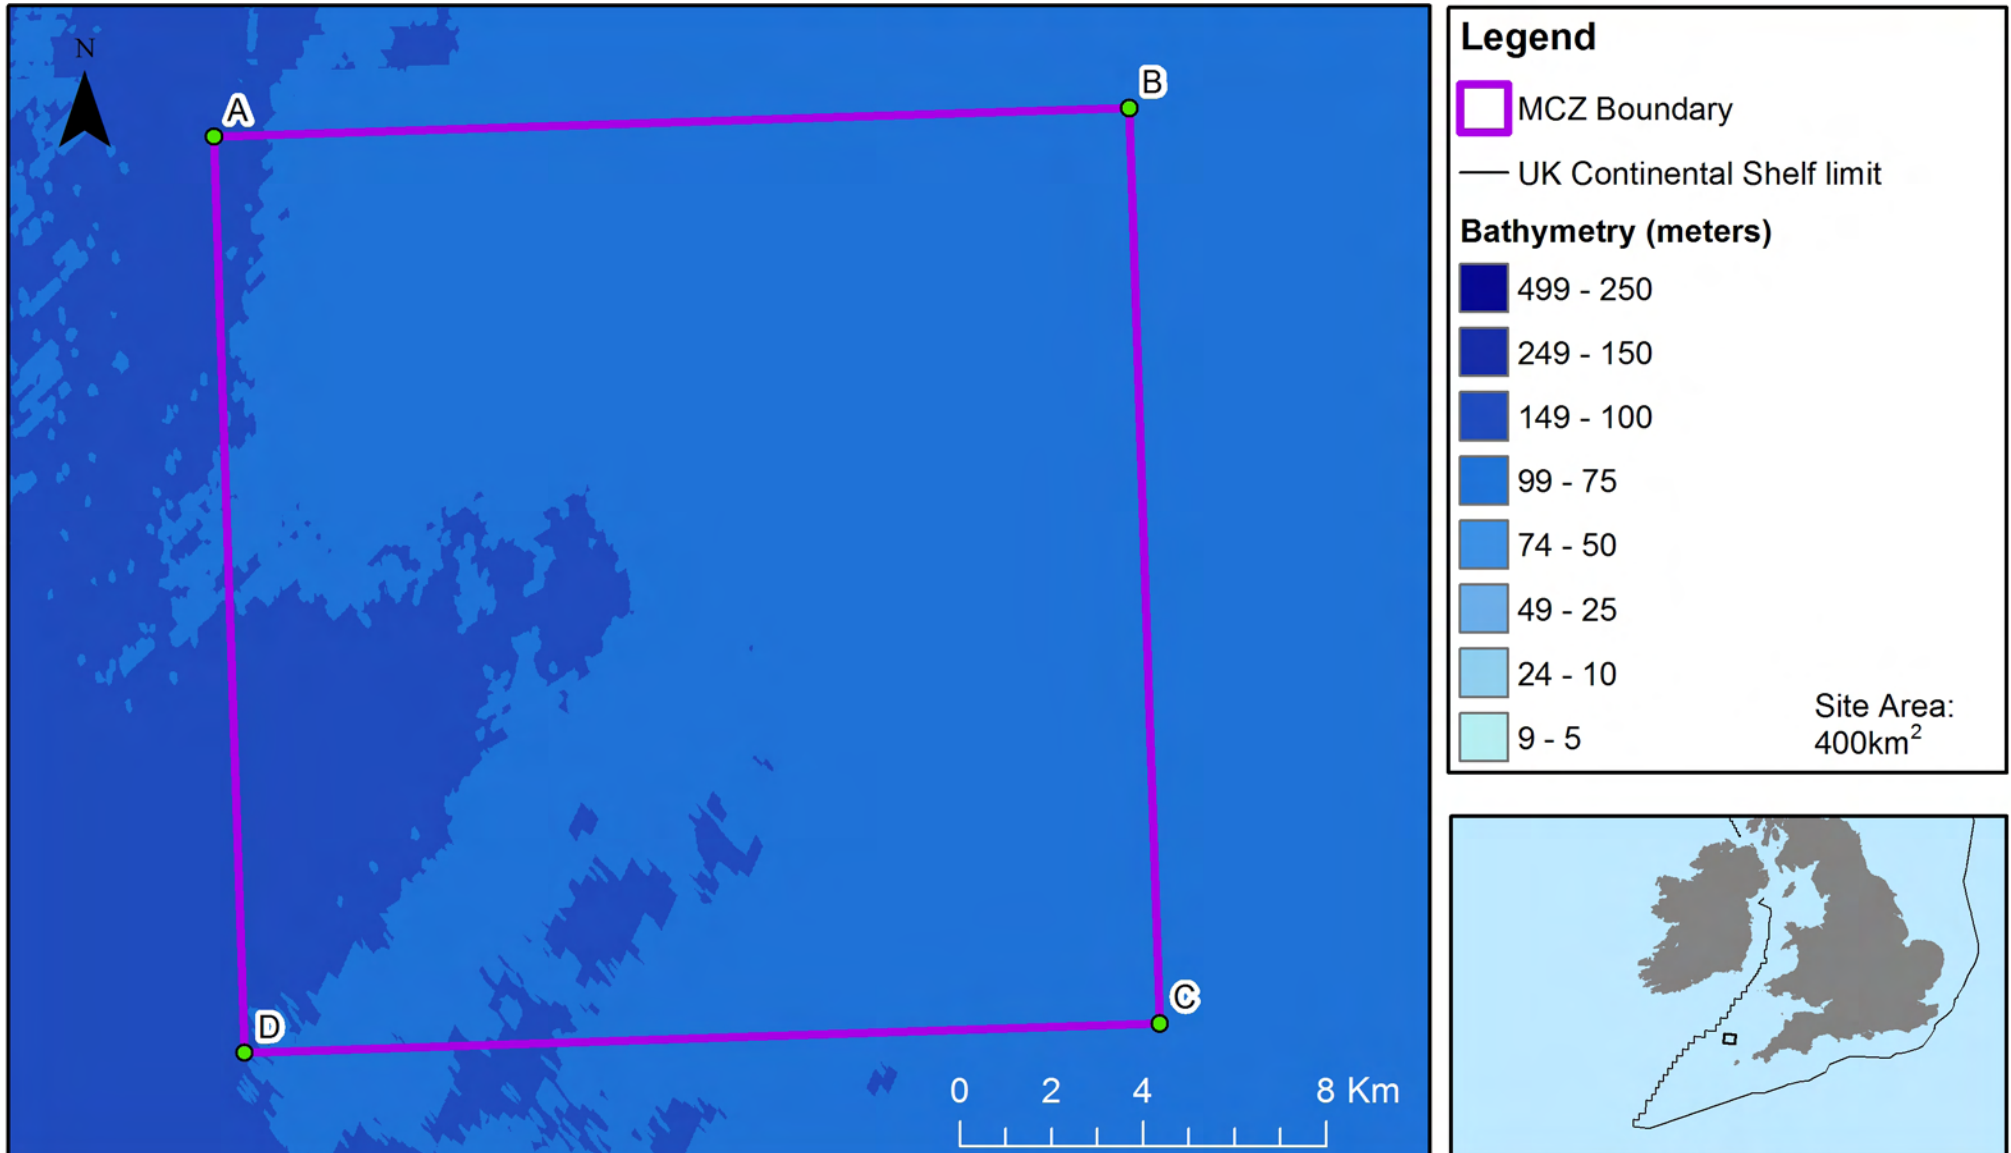

# East of Haig Fras MCZ

Boundary coordinates: A) 50° 35' 19"N , 6° 47' 43"W B) 50° 35' 19"N, 6° 30' 47"W C) 50° 24' 32"N, 6° 30' 47"W D) 50° 24' 31"N, 6° 47' 39"W

Site map projected in UTM (Zone 31N, WGS84 datum). Bathymetry © British Crown Copyright 2011. This product has been derived in part from material obtained from the UK hydrographic Office with the permission of the Controller of Her Majesty's Stationery Office and UK Hydrographic Office ([www.ukho.gov.uk](http://www.ukho.gov.uk)). NOT TO BE USED FOR NAVIGATION. The exact limits of the UK Continental Shelf are set out in orders made under section 1(7) of the Continental Shelf Act 1964 (© Crown Copyright). Map copyright JNCC 2013.