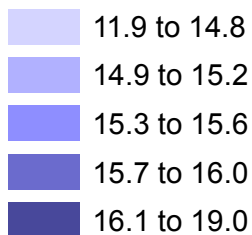

Key Stage 1: Average Point Score of pupils in maintained schools by Middle Layer Super Output Area (of pupil residence), 2009

Average Point Score

National figure (maintained schools): 15.3