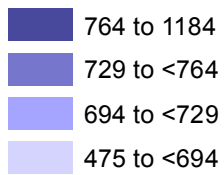

Key Stage 5: Average level 3 QCDA point score per student in maintained schools* and Further Education Sector Colleges by Middle Layer Super Output Area (of student residence), 2009/10

Average Point Score