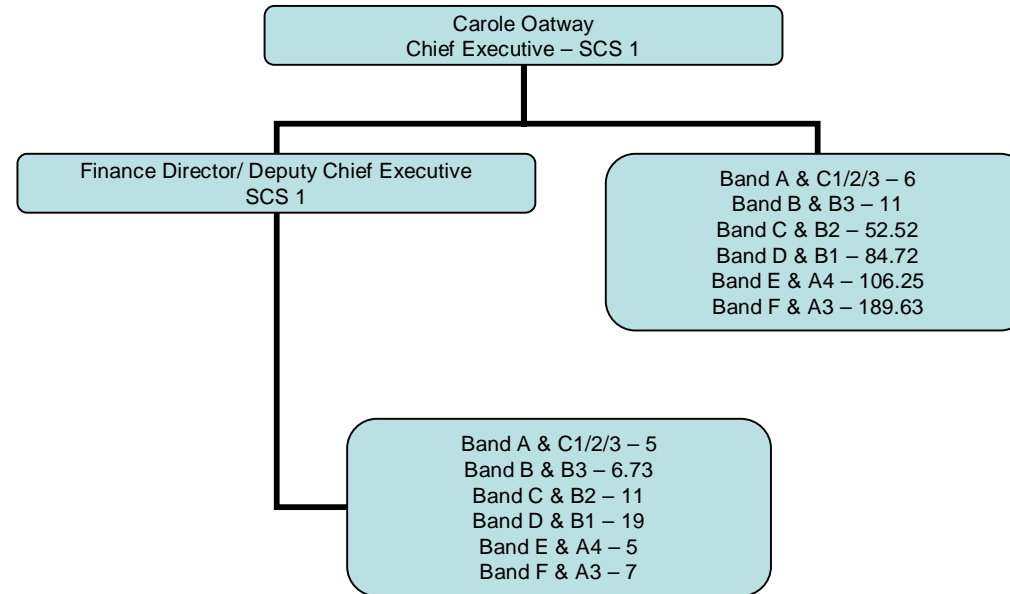

## Criminal Injuries Compensation Authority

| Key to MoJ Grades | Band A  | Band B  | Band C  | Band D  | Band E  | Band F  |
|-------------------|---------|---------|---------|---------|---------|---------|
| Pay Range         | £42,034 | £29,634 | £25,392 | £20,367 | £16,813 | £14,320 |
|                   | £60,649 | £38,690 | £31,939 | £24,727 | £19,550 | £16,000 |