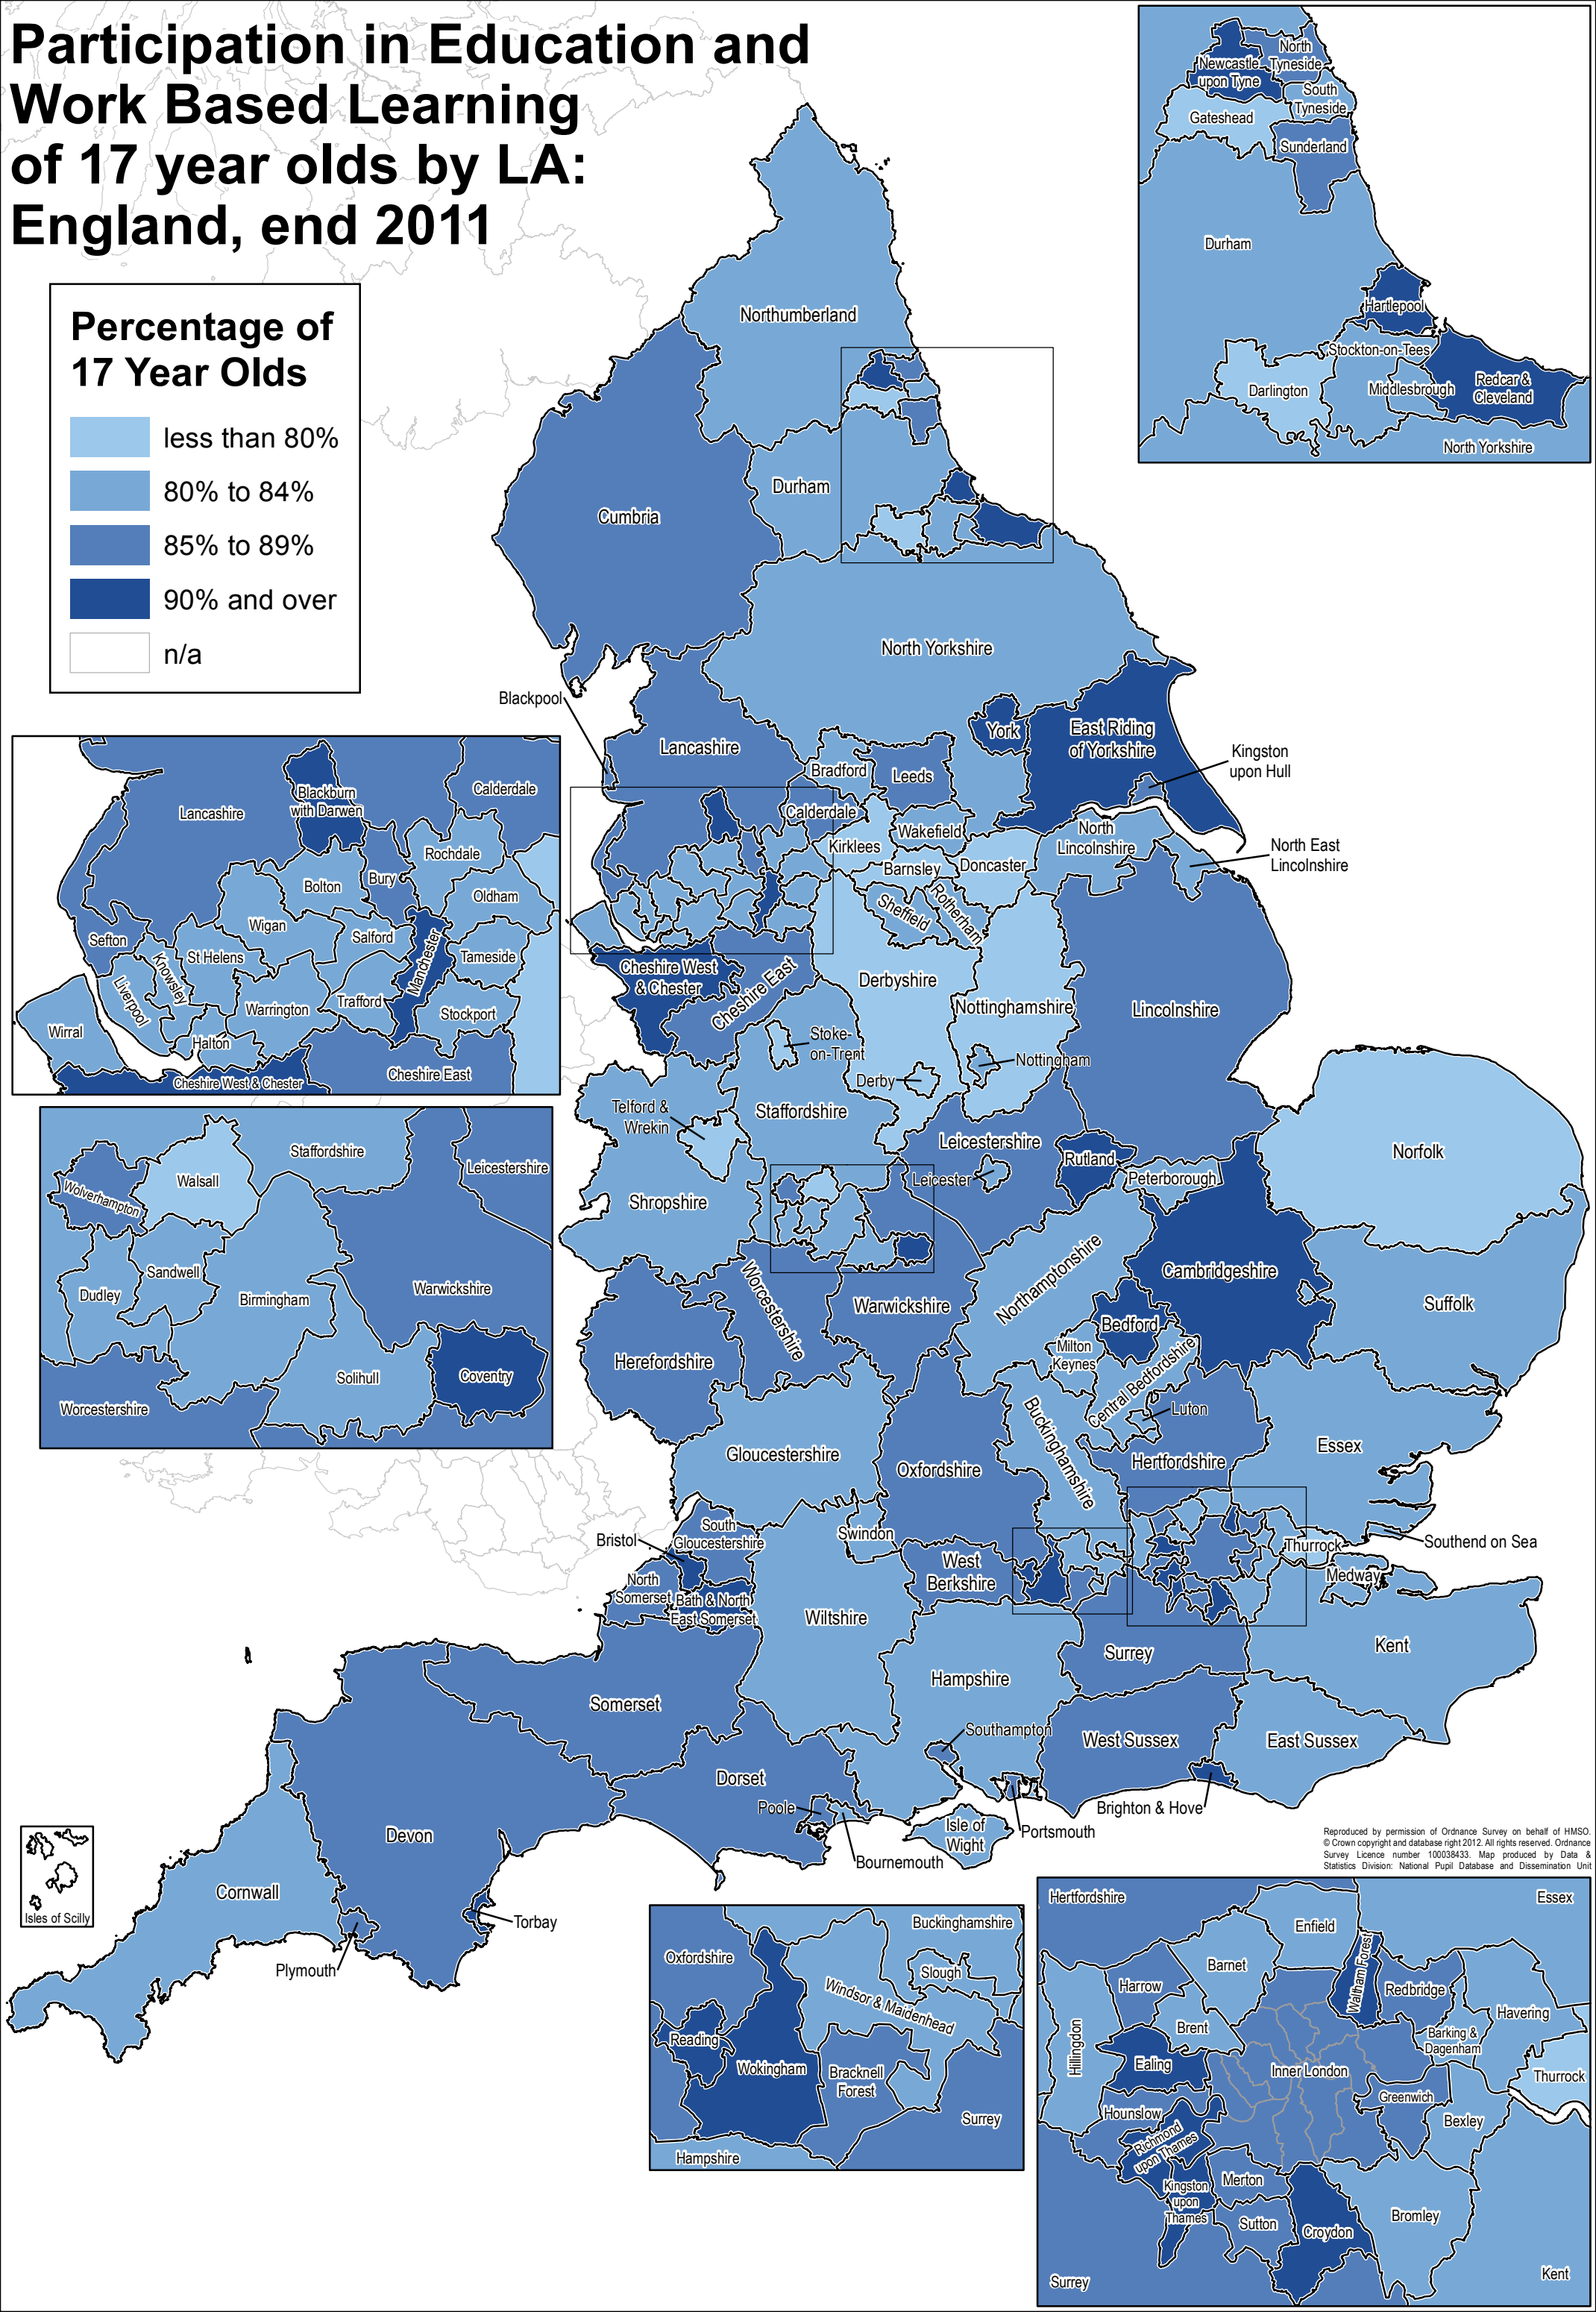

Participation in Education and Work Based Learning of 17 year olds by LA: England, end 2011

Reproduced by permission of Ordnance Survey on behalf of HMSO.
 © Crown copyright and database right 2012. All rights reserved. Ordnance Survey Licence number 100038433. Map produced by Data & Statistics Division: National Pupil Database and Dissemination Unit