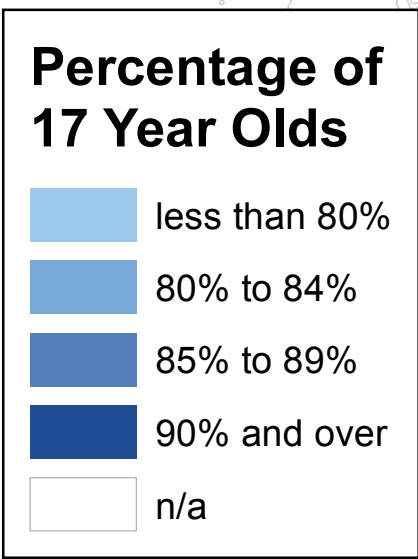

Participation in Education and Work Based Learning of 17 year olds by LA: England, end 2011

Reproduced by permission of Ordnance Survey on behalf of HMSO.
 © Crown copyright and database right 2012. All rights reserved. Ordnance Survey Licence number 100038433. Map produced by Data & Statistics Division: National Pupil Database and Dissemination Unit