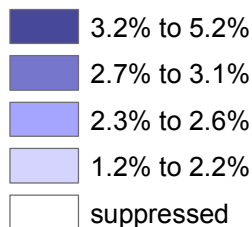

Persistent Absence – Percentage of enrolments classified as persistent absentees* by Local Authority District (of pupil residence), 2009/10

* A Persistent Absentee is defined as having an overall absence rate of around 20% or more.

Persistent Absentees* (% of enrolments)