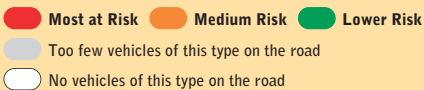

LARGE/EXECUTIVE SALOONS

MANUFACTURER	MODEL	VARIANT	YEARS OF REGISTRATION					
			2001-03	1998-00	1995-97	1992-94	1989-91	pre 1989
SKODA	Superb	all						
TOYOTA	2000, Cressida,	all						
	Crown,							
	Camry							
VAUXHALL	Carlton	all						
VAUXHALL	Cresta,	all						
	Magnum,							
	Monza, Velox							
	Ventora, VX							
VAUXHALL	Omega	all						
VAUXHALL	Royale,	all						
	Viceroy,							
	Senator							
VAUXHALL	Signum	all						
VOLVO	140, 160, 262	all						
VOLVO	240	all						
VOLVO	260	all						
VOLVO	740	all						
VOLVO	760	all						
VOLVO	850	all						
VOLVO	940, S90	all						
VOLVO	960, V90	all						
VOLVO	C70, S70,	all						
	V70							
VOLVO	S60	all						
VOLVO	S80	all						

MINIS AND SUPERMINIS

SMALL SALOONS

MEDIUM SALOONS

LARGE/EXECUTIVE SALOONS

LUXURY SALOONS

SPORTS

4X4 AND PEOPLE CARRIERS