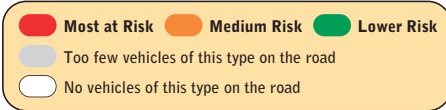

4X4 AND PEOPLE CARRIERS

MANUFACTURER	MODEL	VARIANT	YEARS OF REGISTRATION					
			2001-03	1998-00	1995-97	1992-94	1989-91	pre 1989
V VAUXHALL	Frontera, Monterey	all						
VAUXHALL	Mervia	all						
VAUXHALL	Sintra	all						
VAUXHALL	Zafira	all						
VOLKSWAGEN	Sharan	all						
VOLKSWAGEN	Touran	all						
VOLKSWAGEN	Touareg	all						
VOLVO	XC90	all