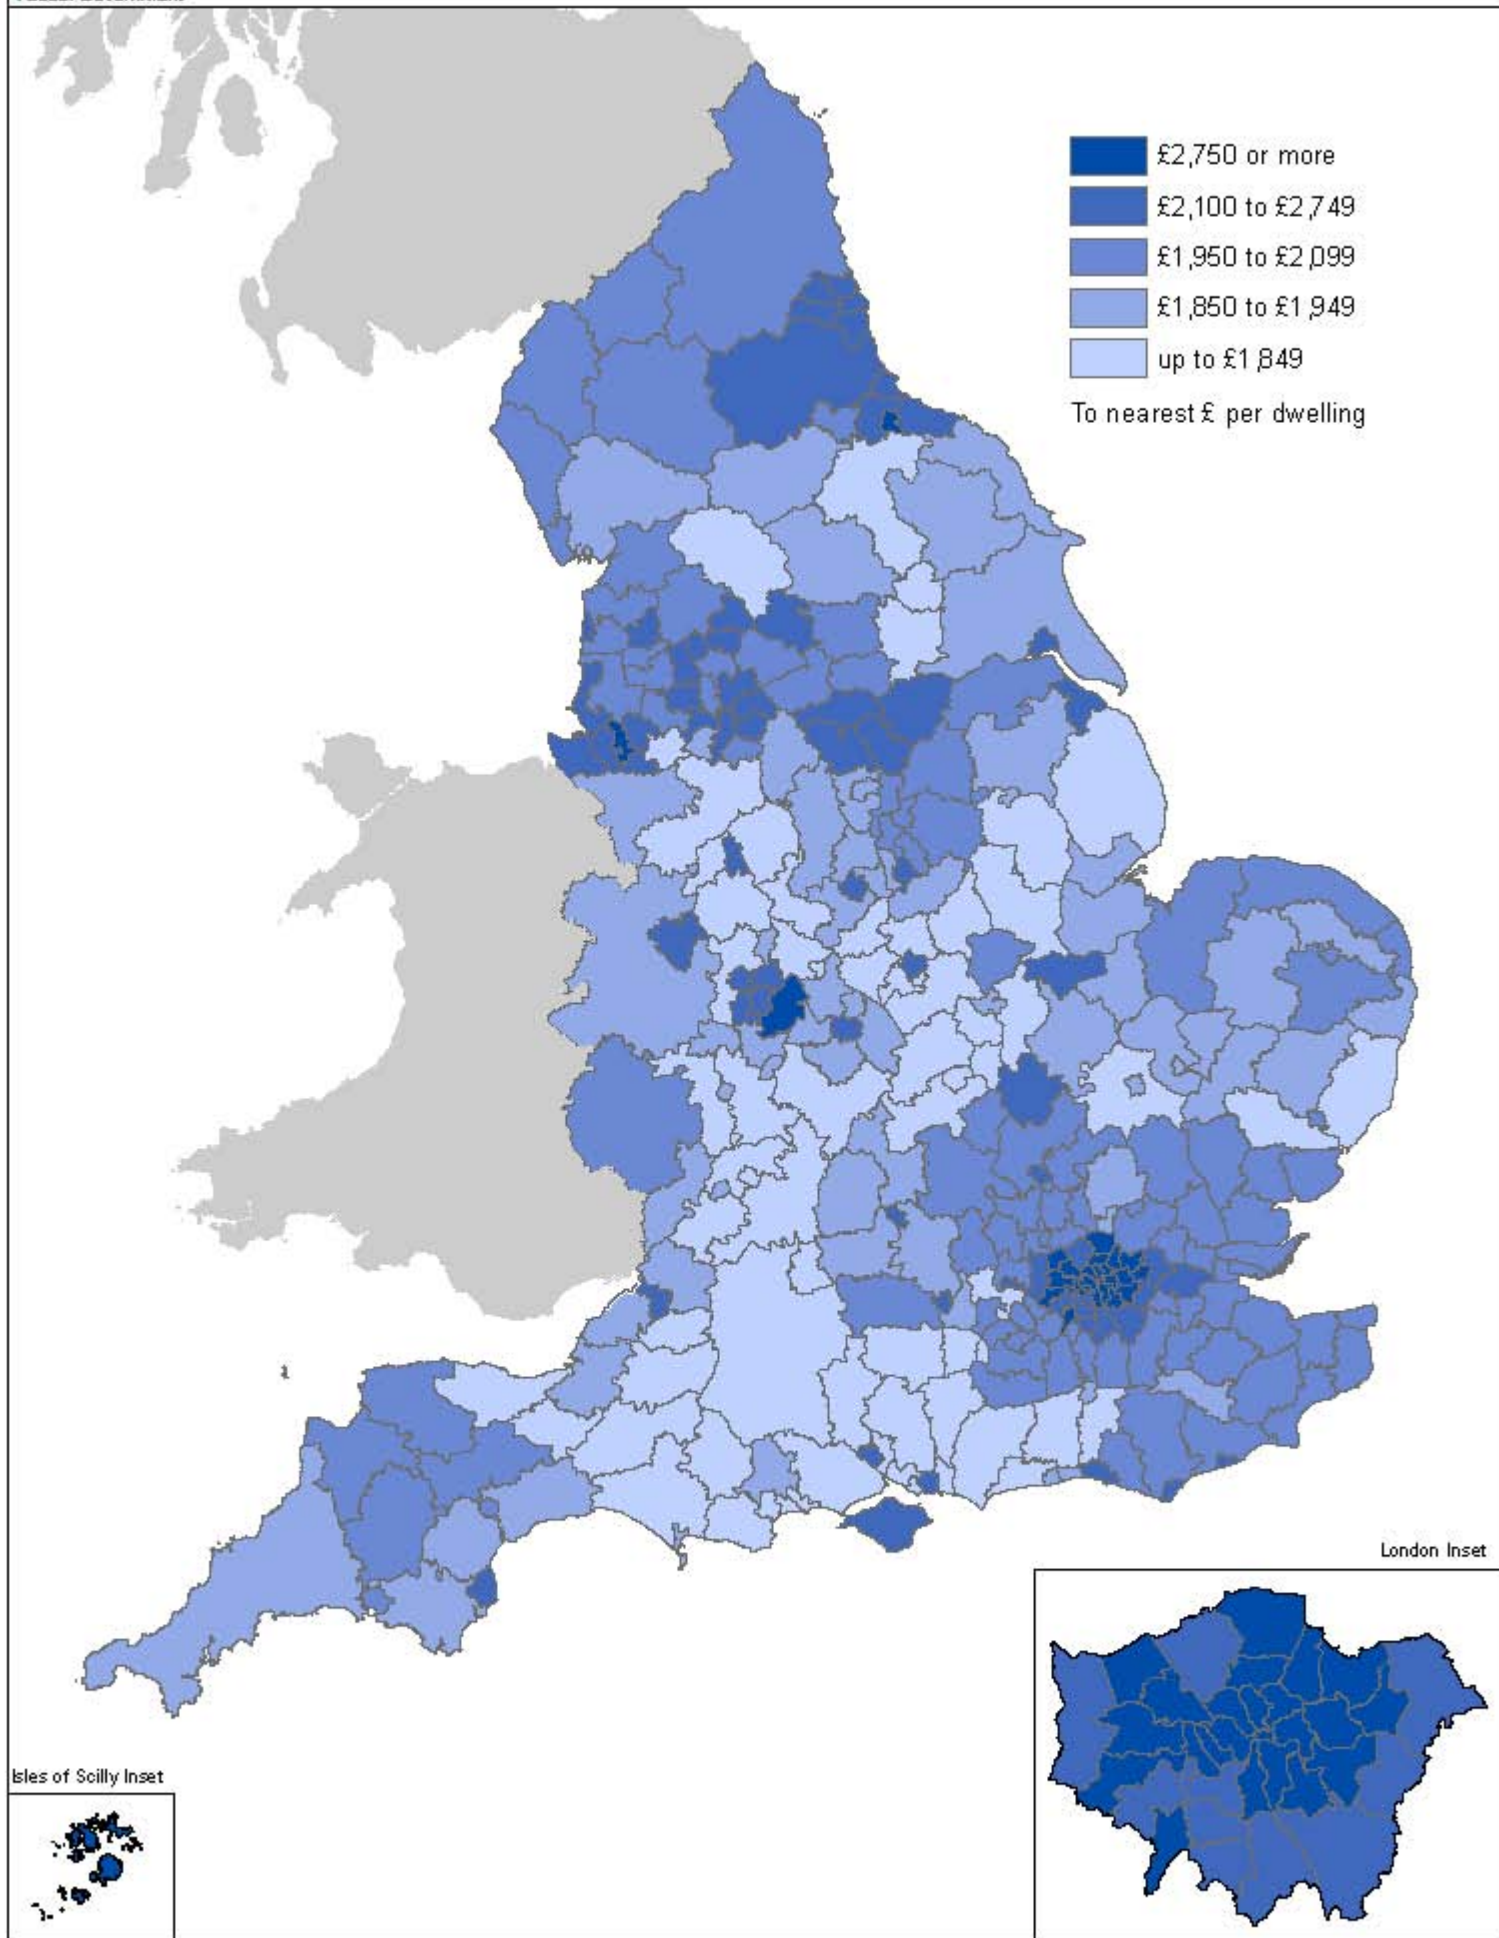

## Spending Power per Dwelling, 2013-14

Produced by LGF-DCAA

© Crown Copyright and database right 2012. All rights reserved.  
Ordnance Survey Licence number 100018986 2012.

Represents Spending Power per Dwelling in England for 2013-14,  
including Public Health Grant