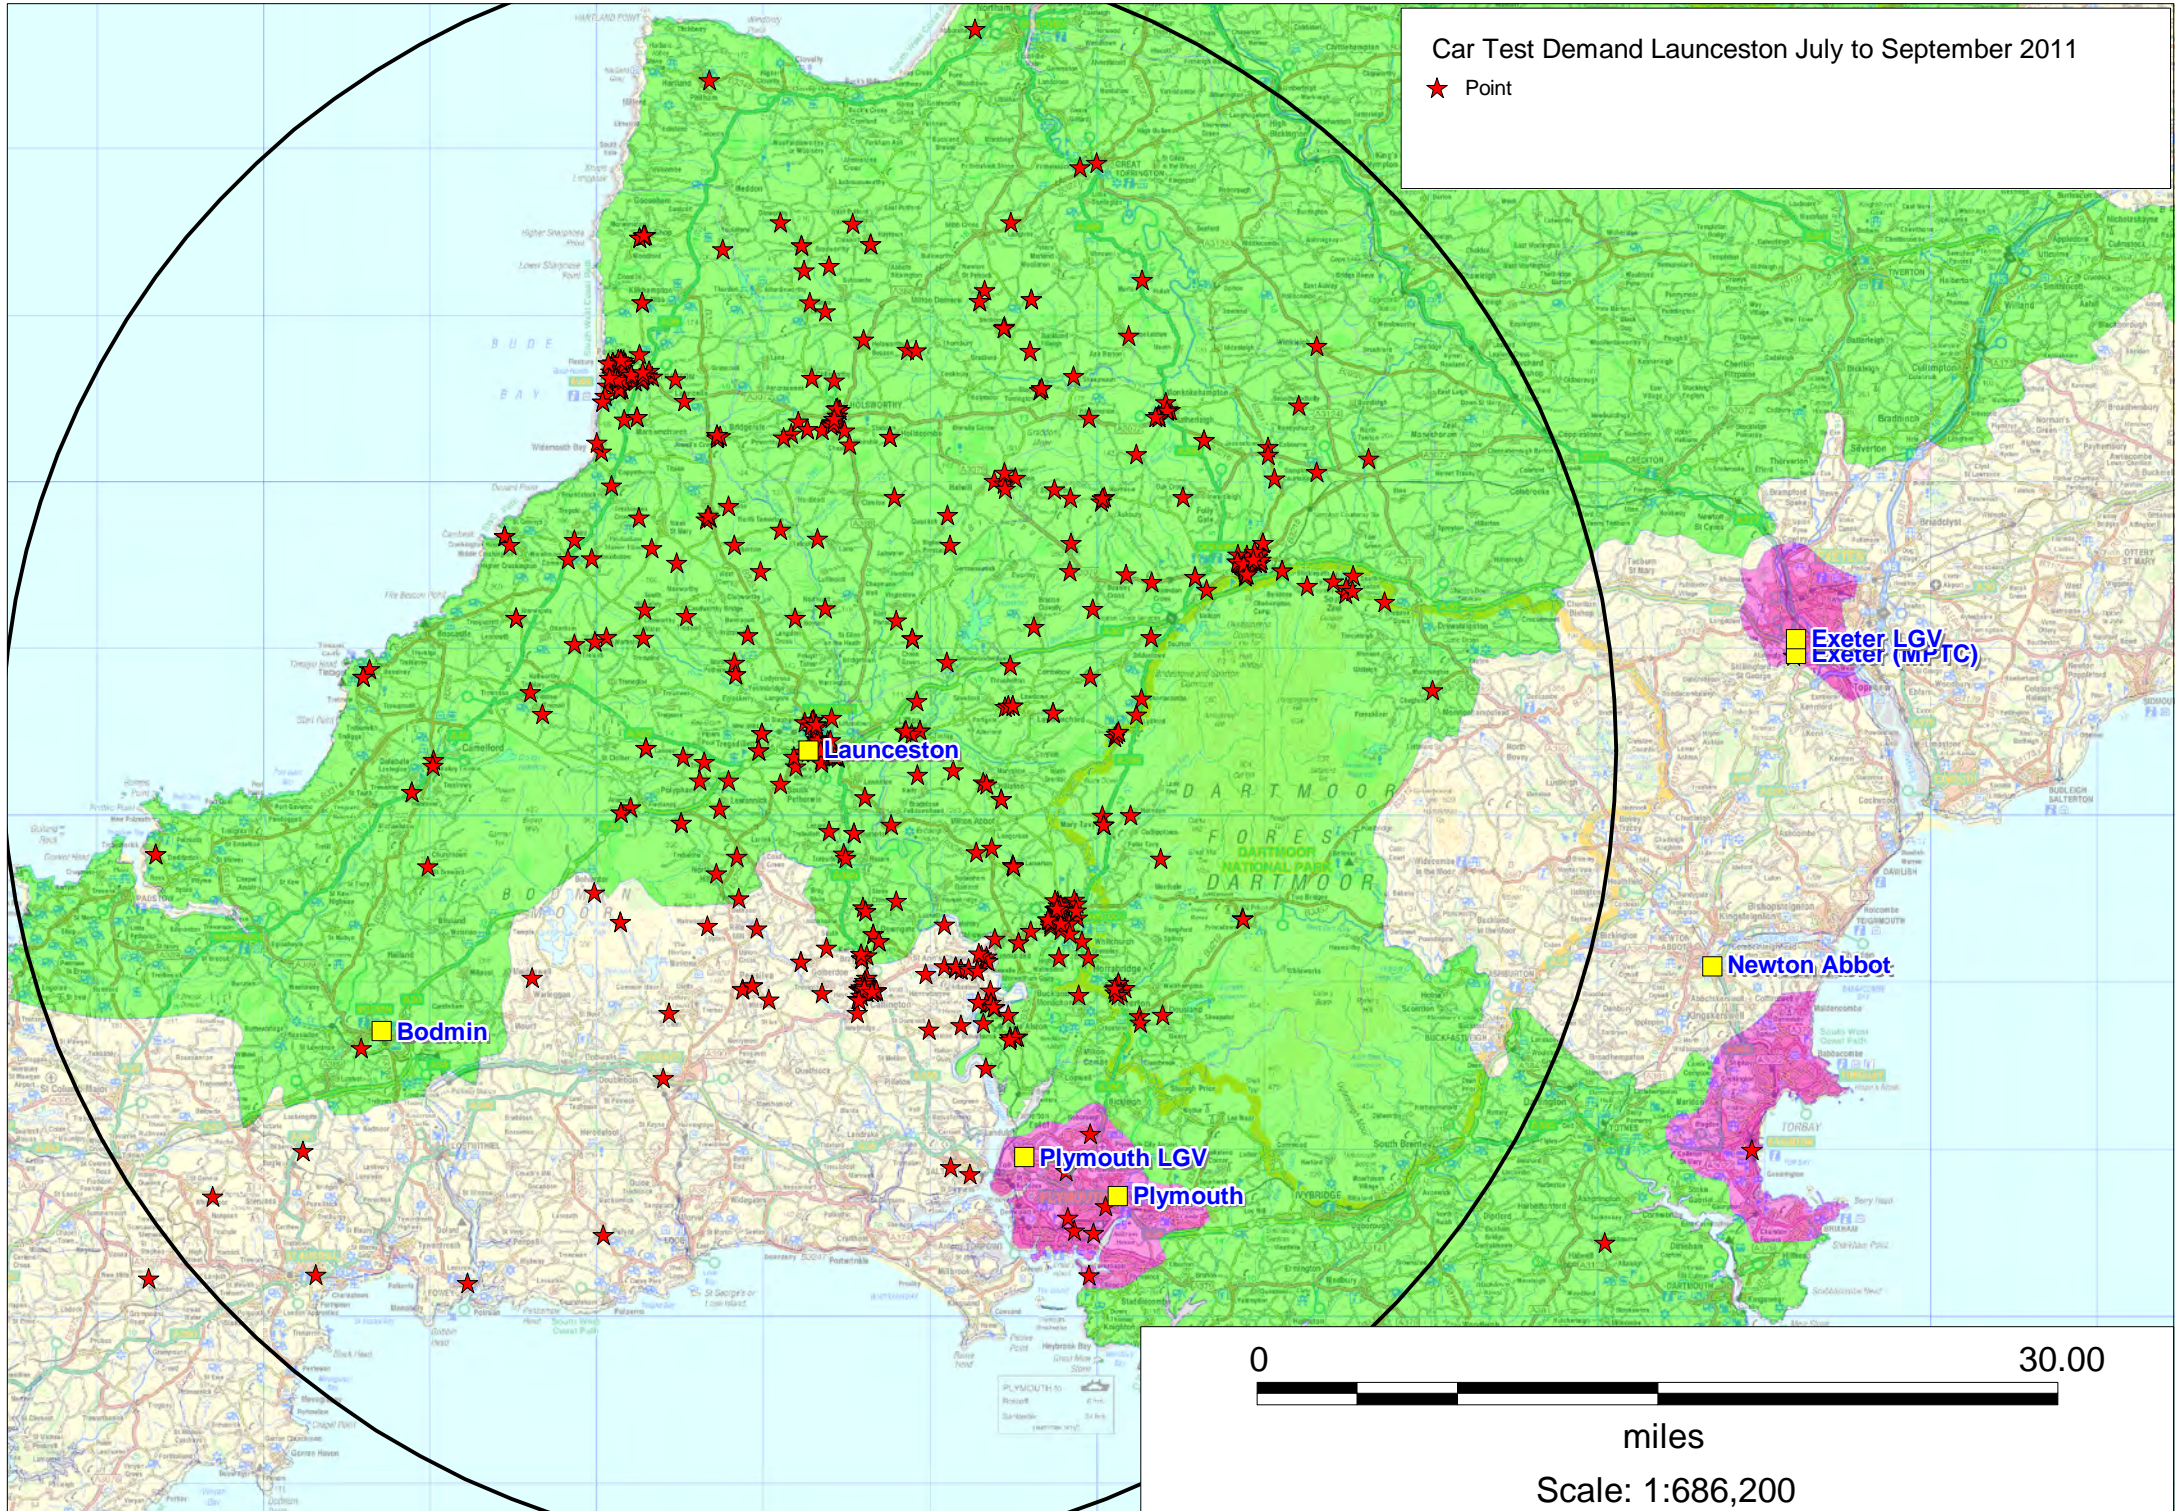

Car Test Demand Launceston July to September 2011

★ Point

miles
Scale: 1:686,200