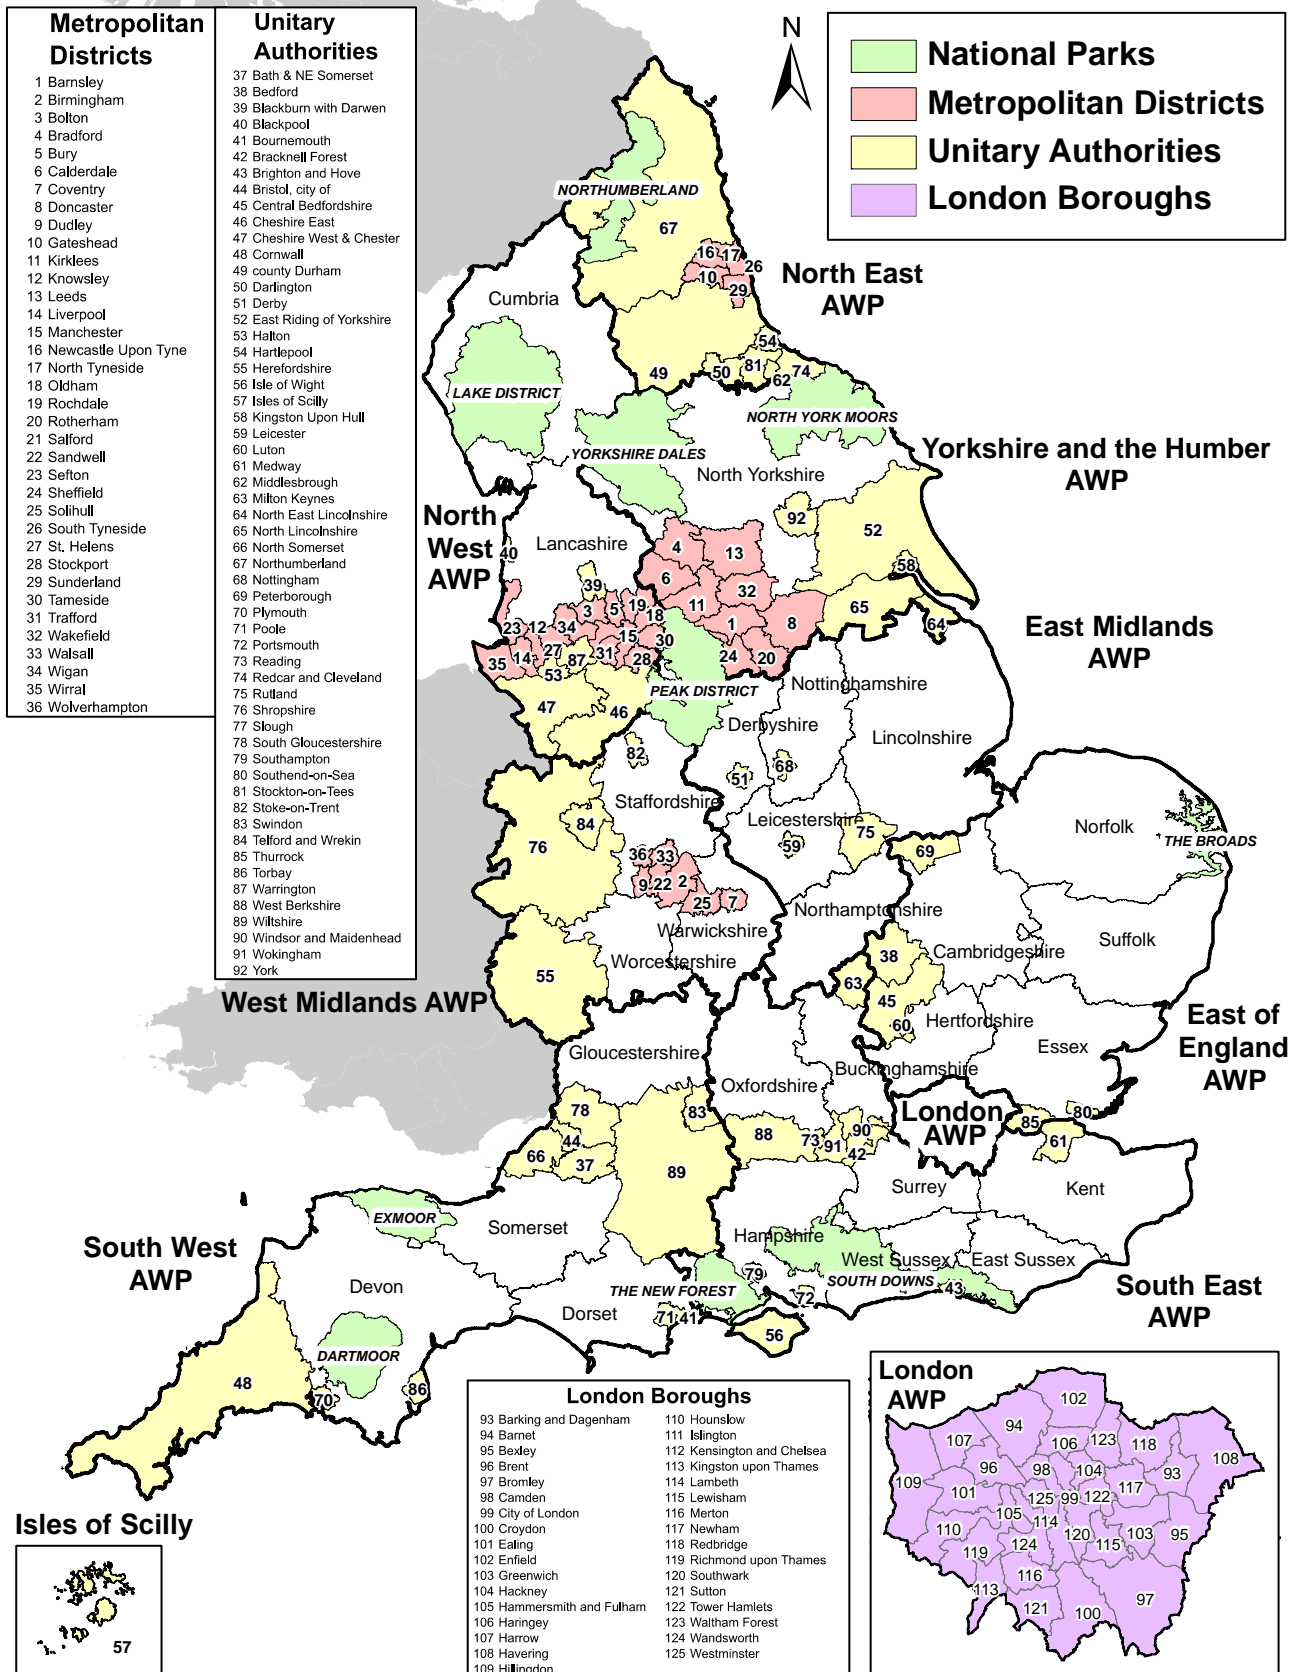

Map 1: Mineral planning authorities and aggregate working party regions in England, 2009

Produced by the Spatial Analysis Unit, ASD, DCLG
 © Crown Copyright and database right 2009. All rights reserved.
 Ordnance Survey Licence number 100018986 2009 10 009

Data Sources:
 OS Boundary Line
 NOMIS