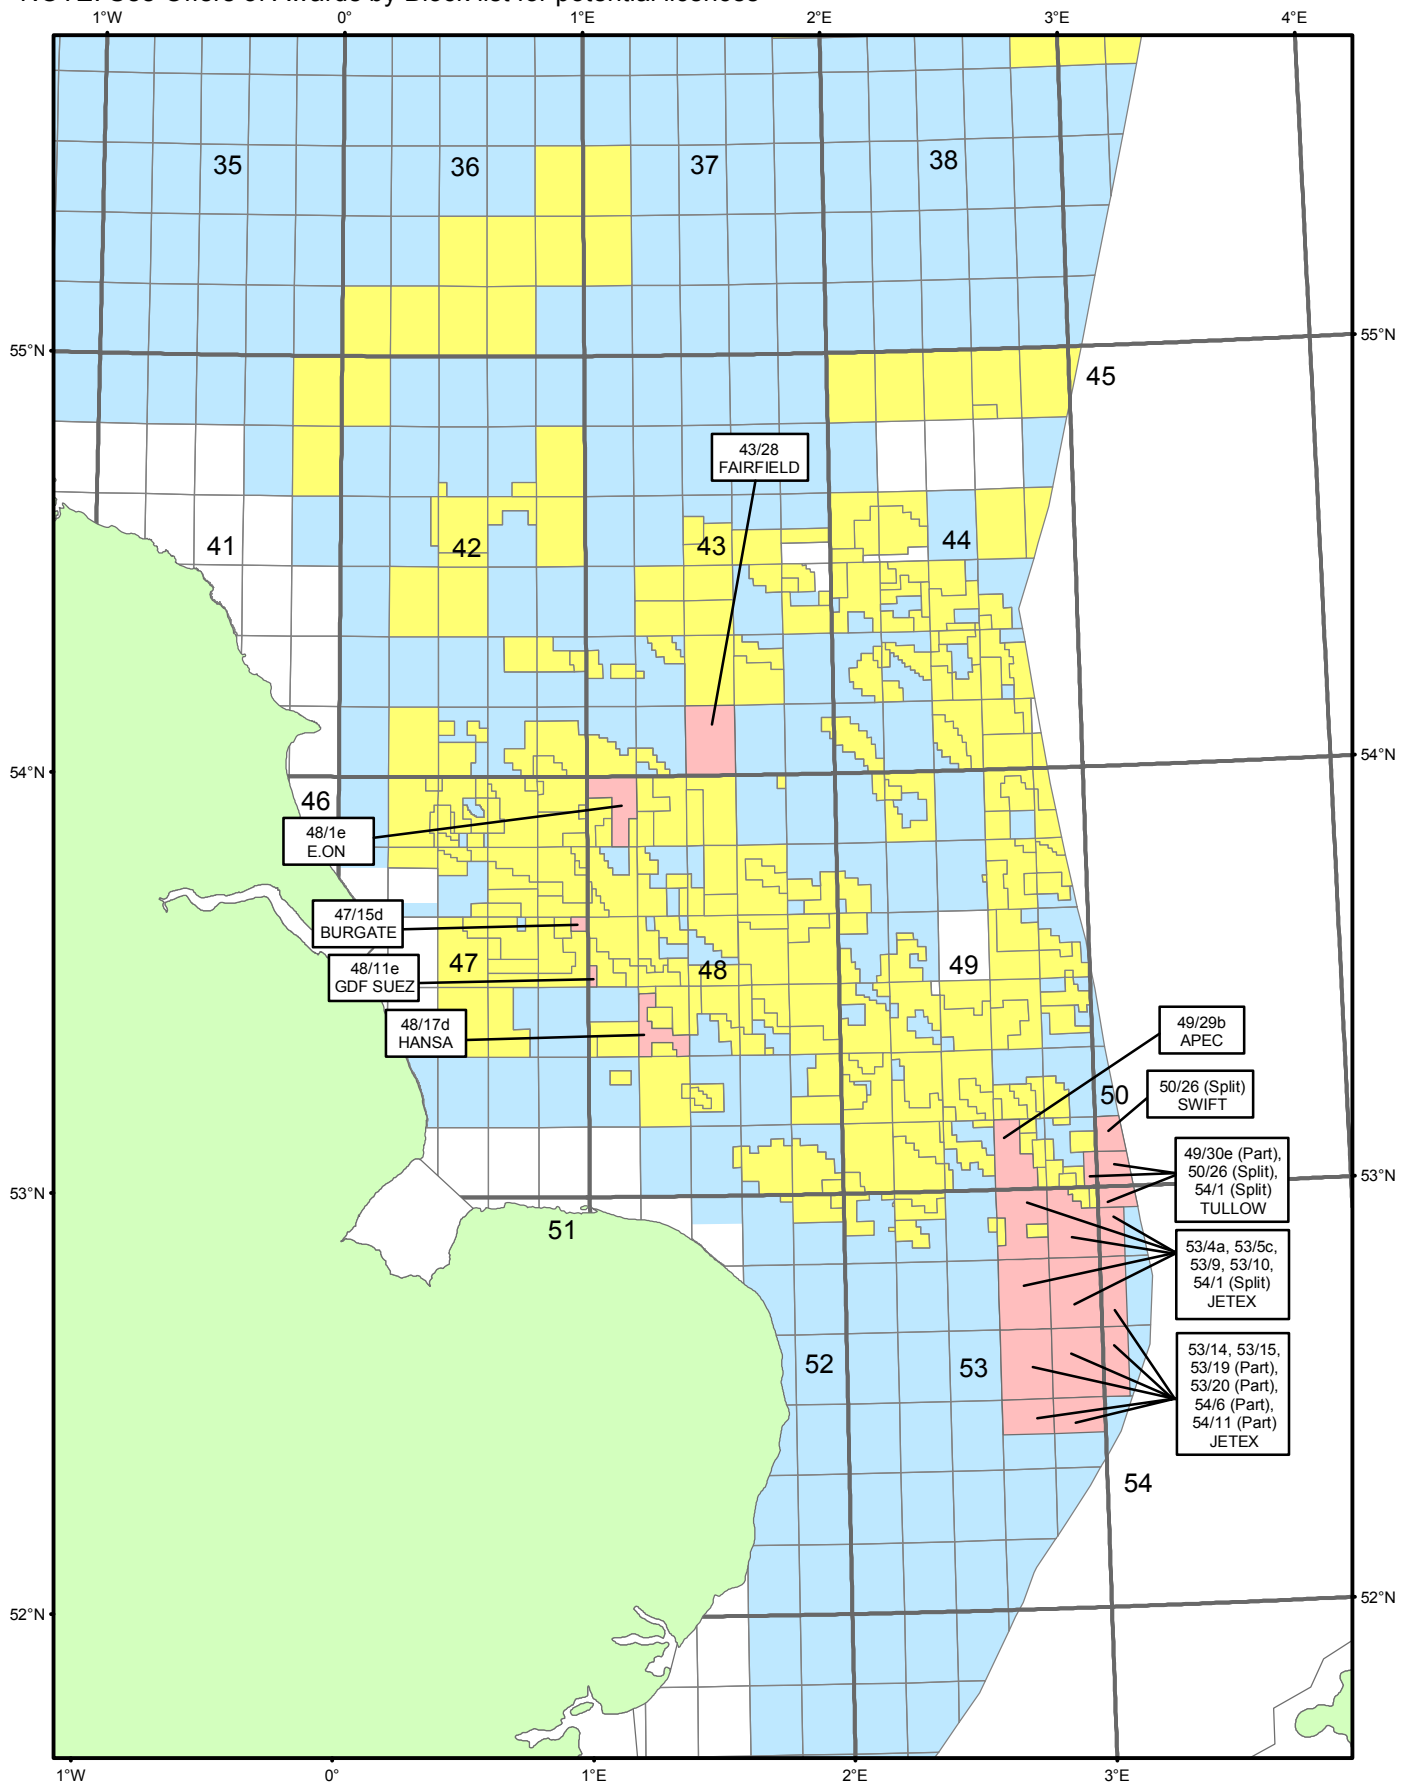

NOTE: See Offers of Awards by Block list for potential licences

UK Continental Shelf
27th Round of Offshore Licensing

MAP 4
North Sea
Southern Area

Scale 1:2,000,000
0 10 20 30 40Kms

Key

- Blocks awarded
- Blocks on offer
- Blocks currently under licence

Quadrant & Blocks

1	2	3	4	5
6	7	8	9	10
11	12	13	14	15
16	17	18	19	20
21	22	23	24	25
26	27	28	29	30