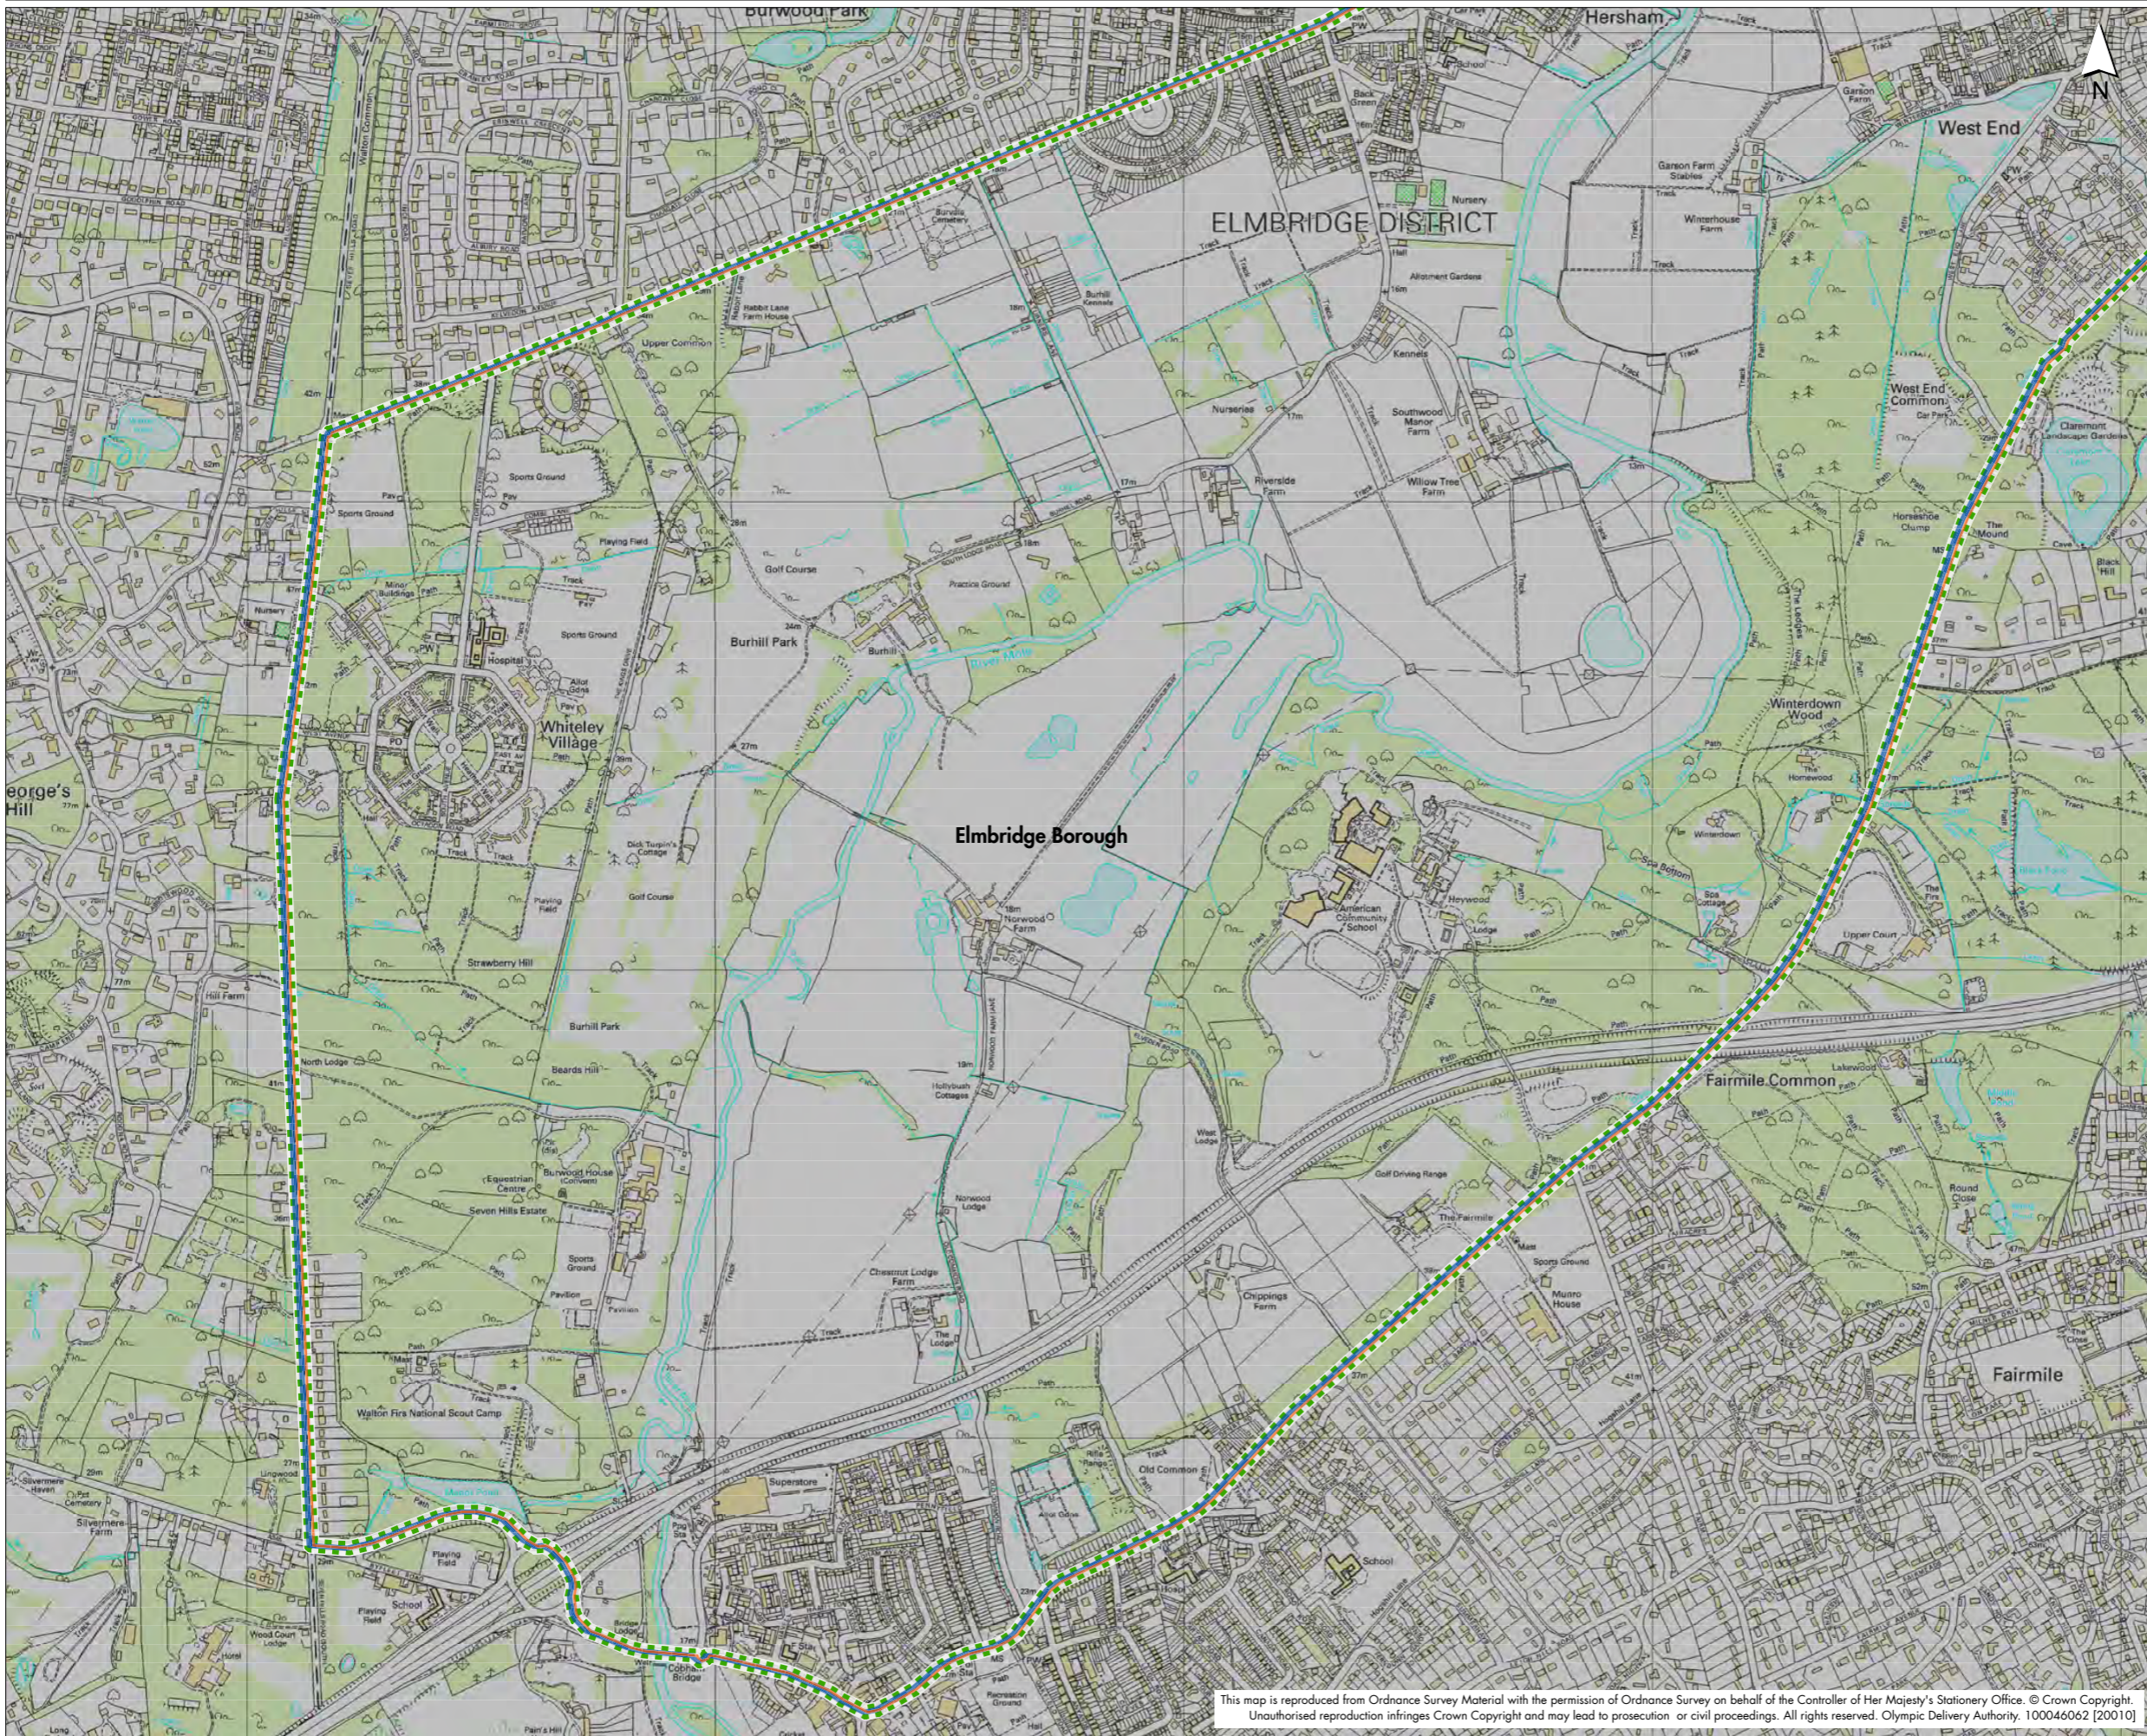

Olympic time trial zone (Elmbridge Borough, Hersham)

Advertising and Trading Regulations

Legend

- - - Event zone boundary
- Cycling - Time Trial Route (men's)
- Cycling - Time Trial Route (women's)
- - - District/Borough Boundary

Operational Days:
Wednesday 1 August 2012

Sporting Event: Cycling Time Trial

Route (men's and women's):

- Burwood Road
- B365 (Seven Hills Road)
- A245 (Byfleet Road/Portsmouth Road)
- A307 (Portsmouth Road)

This map is reproduced from Ordnance Survey Material with the permission of Ordnance Survey on behalf of the Controller of Her Majesty's Stationery Office. © Crown Copyright. Unauthorised reproduction infringes Crown Copyright and may lead to prosecution or civil proceedings. All rights reserved. Olympic Delivery Authority, 100046062 [20010]