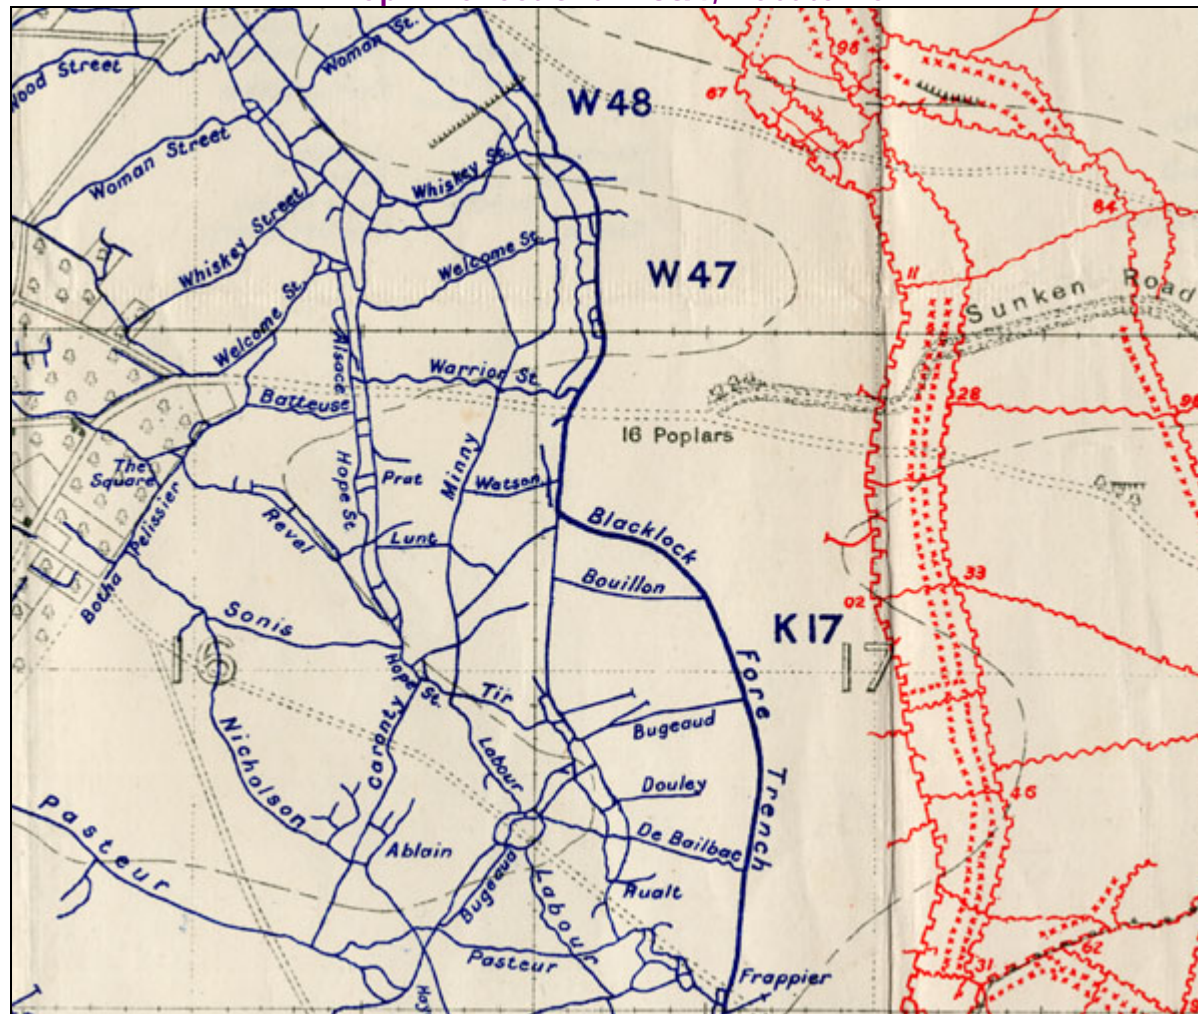

Extract (scanned from original map) showing detail of Sheet 57dNE3&4