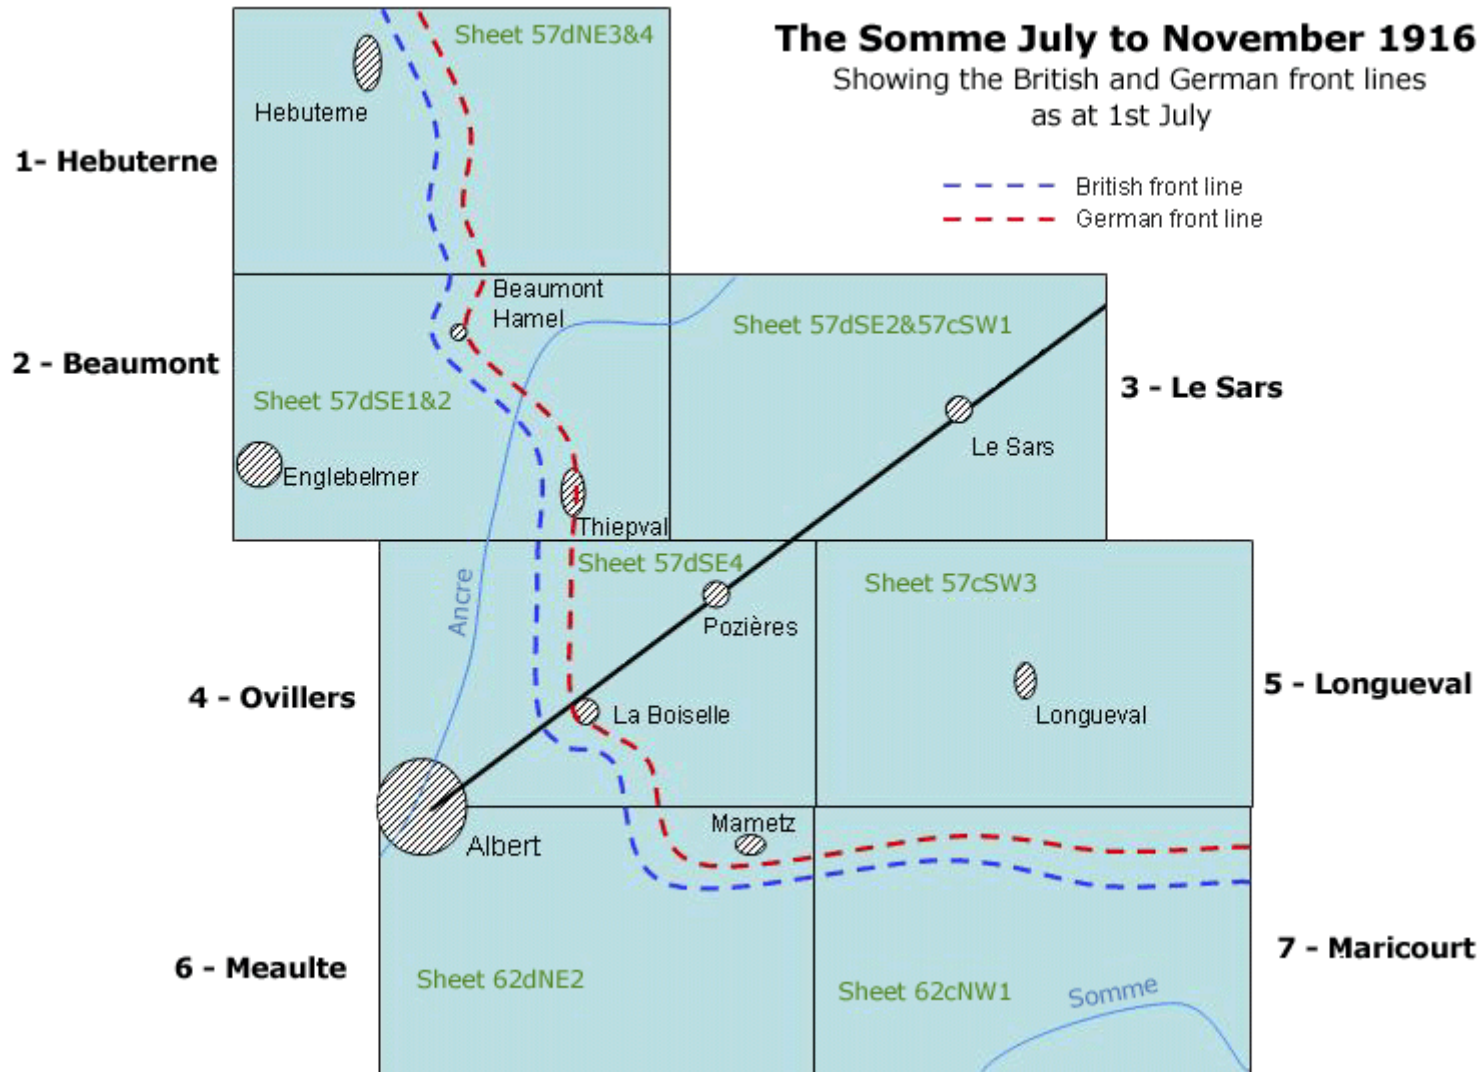

SOMME COMMEMORATIVE MAPPING FOR SALE

To commemorate the 90th Anniversary of the Battle of the Somme, the Defence Geographic Centre (DGC) is producing a set of seven colour facsimile reprints of original trench maps available to order. These are similar in concept to the set of five maps produced by the DGC to commemorate the 60th Anniversary of the D-Day landings although they do not contain the same density of intelligence overprint.

The maps cover the Somme Front as it was on 1st July 1916, including the area around Flers where tanks were first used in September that year. Each map will measure 90cm by 70 cm and will be printed on high quality paper making them suitable for framing for presentation purposes.

The sheets are priced at £5 for a complete set of seven, plus £6.00 postage per set. Orders for more than one set will be charged accordingly.

Ordering:

Orders can only be accepted on the attached form which should be sent to the address indicated together with a cheque made payable to 'The MOD Accounting Officer'. The maps will be available from 1st July and will be dispatched rolled in a cardboard tube for protection. Please note, however, that due to the current high level of operational demands on the map & Air Chart Depot, you should allow a minimum of 28 days for delivery.

Somme Commemorative mapping
MOD map and Air Chart Depot
Defence Geographic Centre
Elmwood Avenue
Feltham
Middlesex
TW13 7AH

The Somme July to November 1916

Showing the British and German front lines
as at 1st July