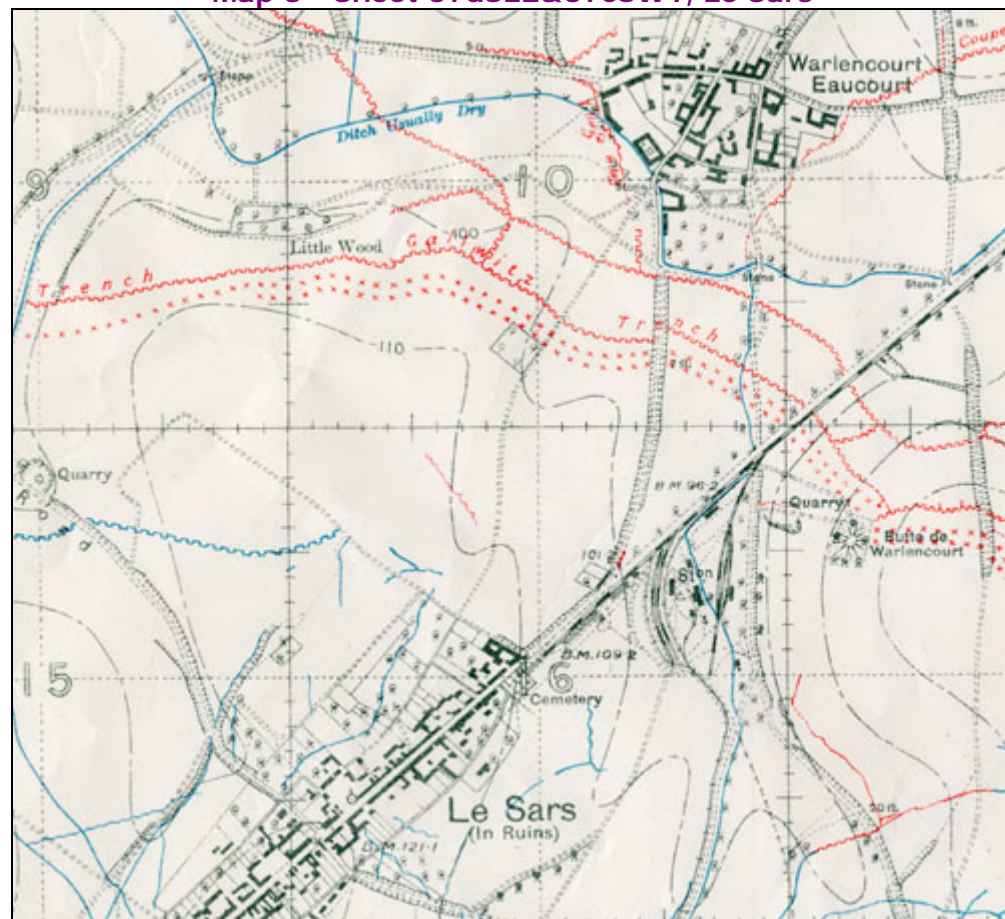

The sheets are priced at £5 for a complete set of seven, plus £6.00 postage per set. Orders for more than one set will be charged accordingly.

Ordering:

Orders can only be accepted on the attached form which should be sent to the address indicated together with a cheque made payable to 'The MOD Accounting Officer'. The maps will be available from 1st July and will be dispatched rolled in a cardboard tube for protection. Please note, however, that due to the current high level of operational demands on the map & Air Chart Depot, you should allow a minimum of 28 days for delivery.

Map 2 - Sheet 57dSE1&2, Beaumont

The image above shows the full area of coverage with additional marginalia included in this commemorative edition

Map 2 - Sheet 57dSE1&2, Beaumont

Extract (scanned from original map) showing detail of Sheet 57dSE1&2

Map 3 - Sheet 57dSE2&57cSW1, Le Sars

The image above shows the full area of coverage with additional marginalia included in this commemorative edition

Map 3 - Sheet 57dSE2&57cSW1, Le Sars

Extract (scanned from original map) showing detail of Sheet 57dSE2&57cSW1