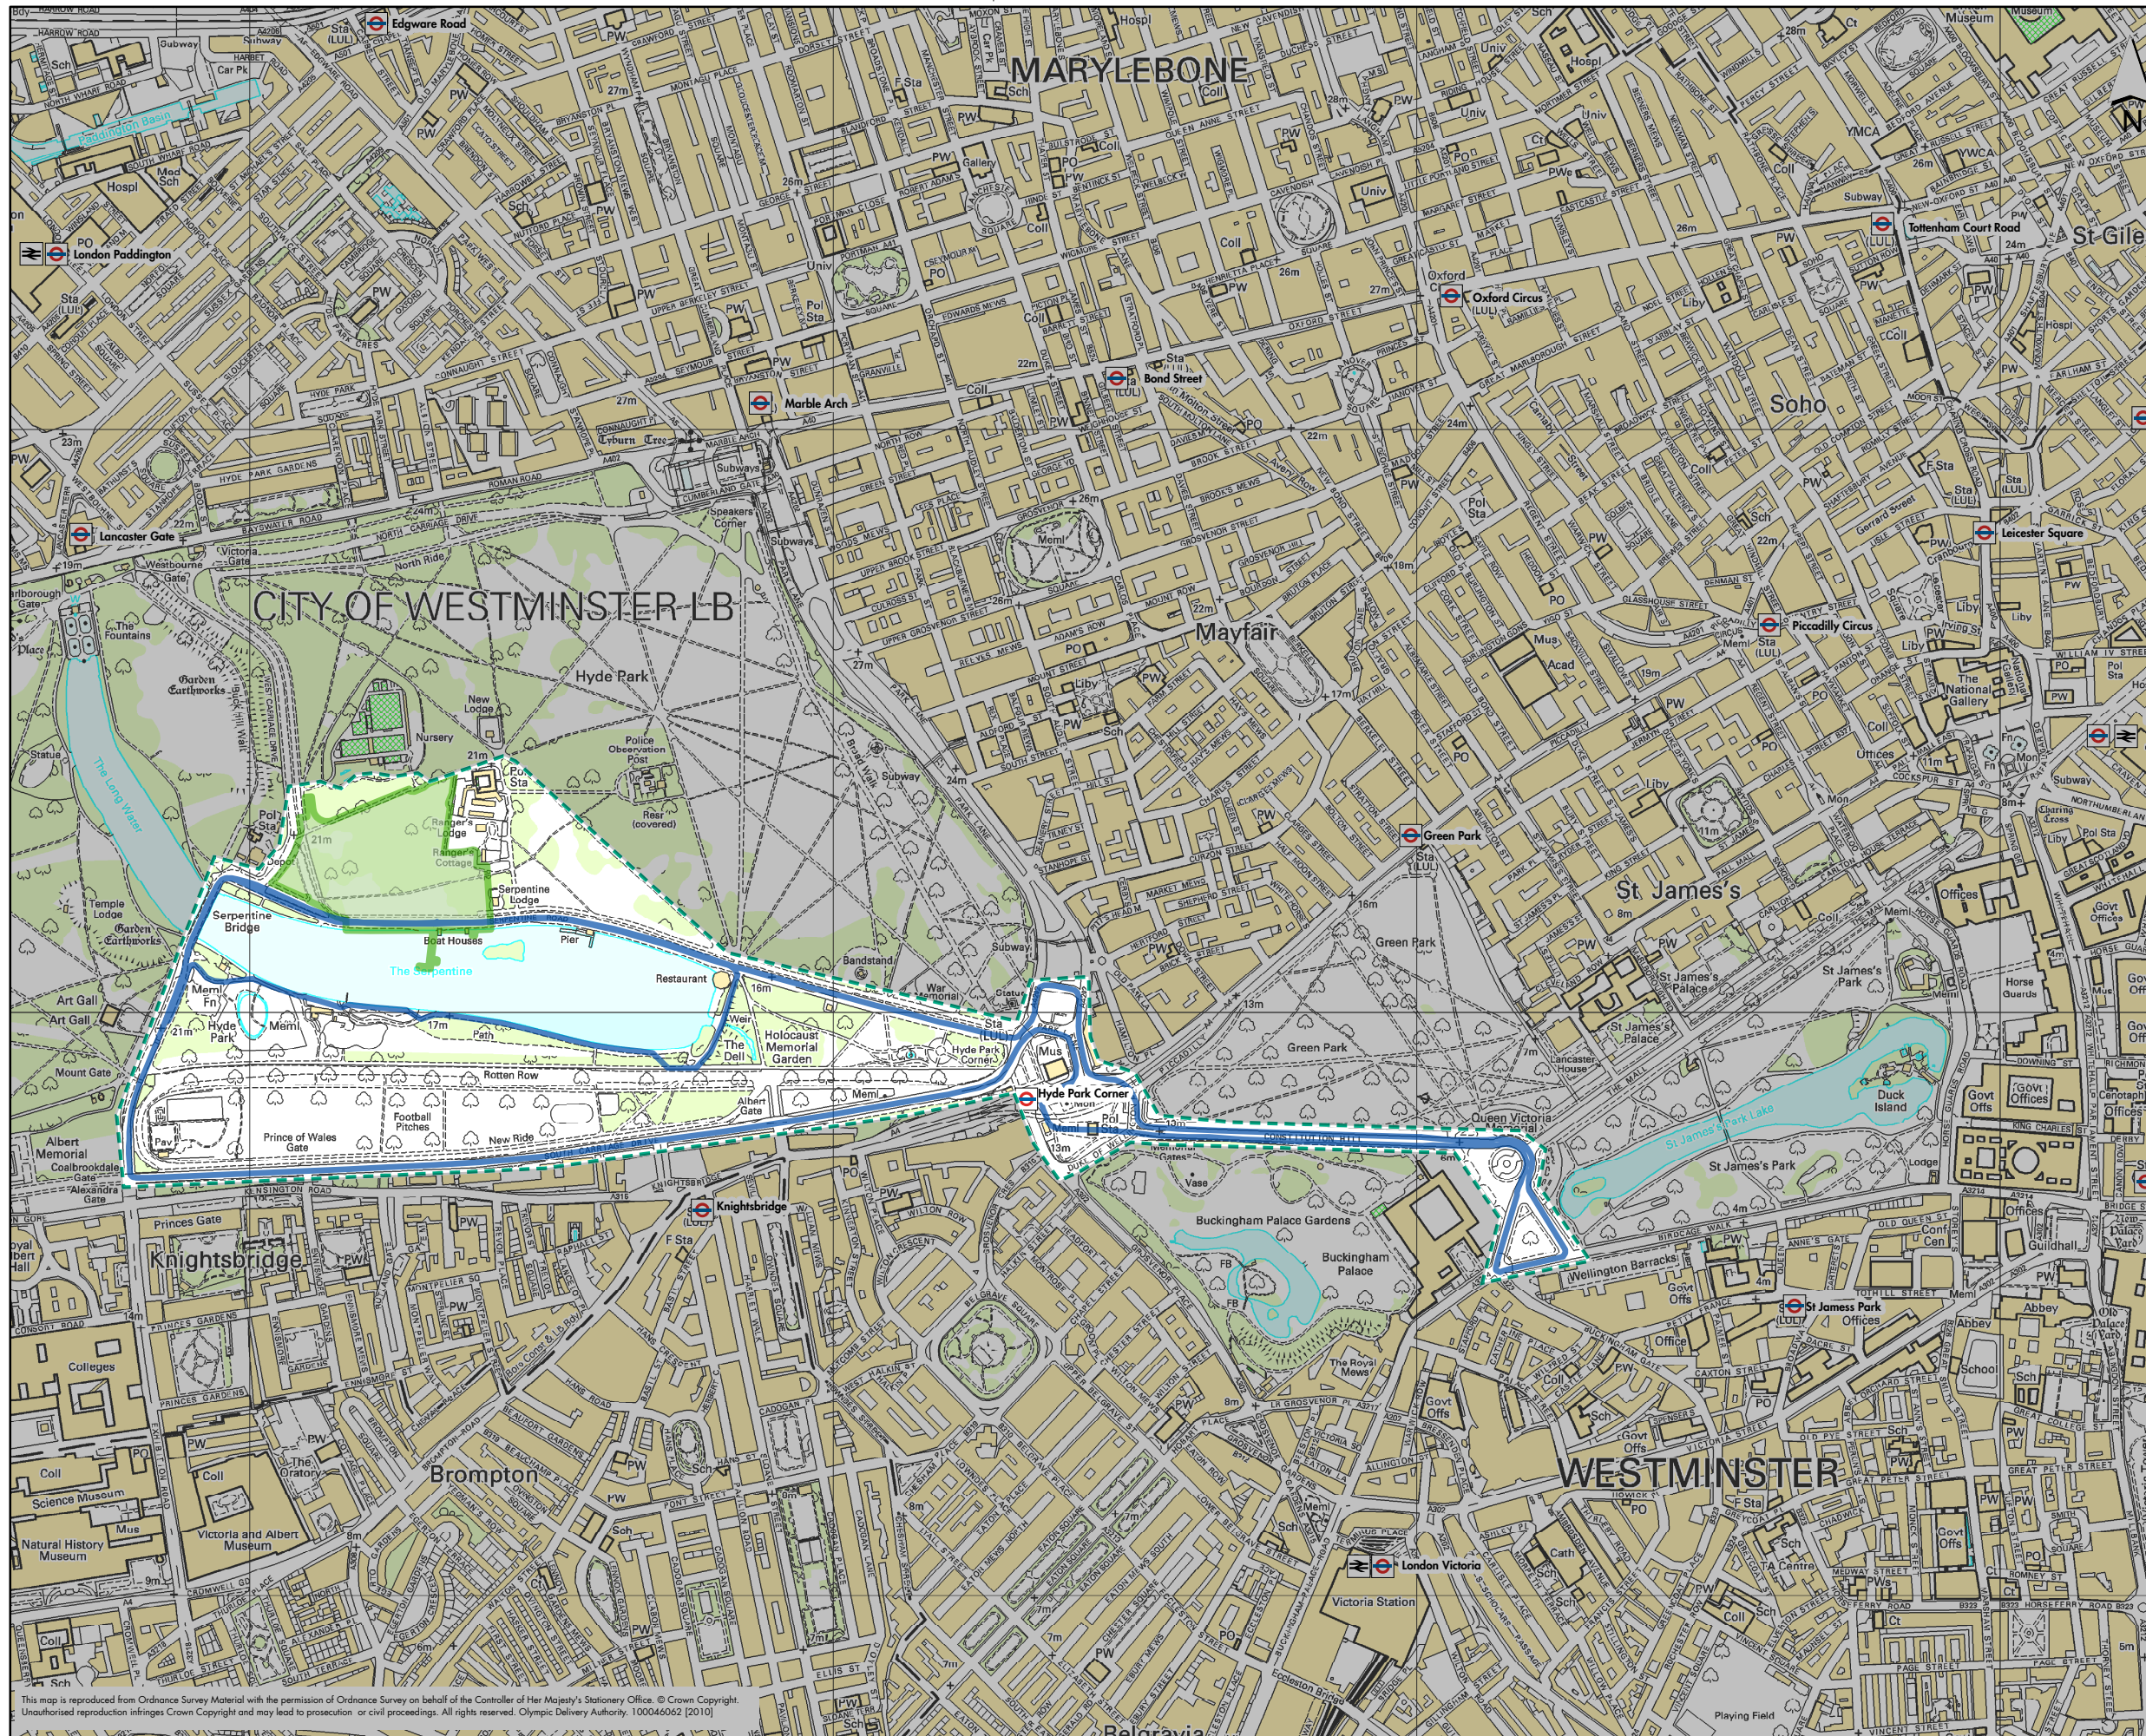

Hyde Park

GOE : Advertising and Street Trade Restrictions

1. **Legend**
2. Triathlon Route
   - Event Zone
   - Competition Venue Footprint

Operational Days :
Saturday 4 August and Tuesday 7 August 2012

Sporting Event :
Triathlon

REV	Description	Drawn	Chk'd	Date

Purpose of Issue			
Discussion			
Creator			
Government Olympic Executive			
Project Title			
Triathlon Route			
Security Class			
Not Protectively Marked			
Access Constraints			
Drawn	DN	Checked	GG/HA
Approved	GG/HA	Date	2010-10-18
Scale	1:11,247 @A1	Status	Issue
Drawing No.	ODAT_0093_GOE_HP&GHP_Triathlon		Rev.
			A

Triathlon

Hyde Park