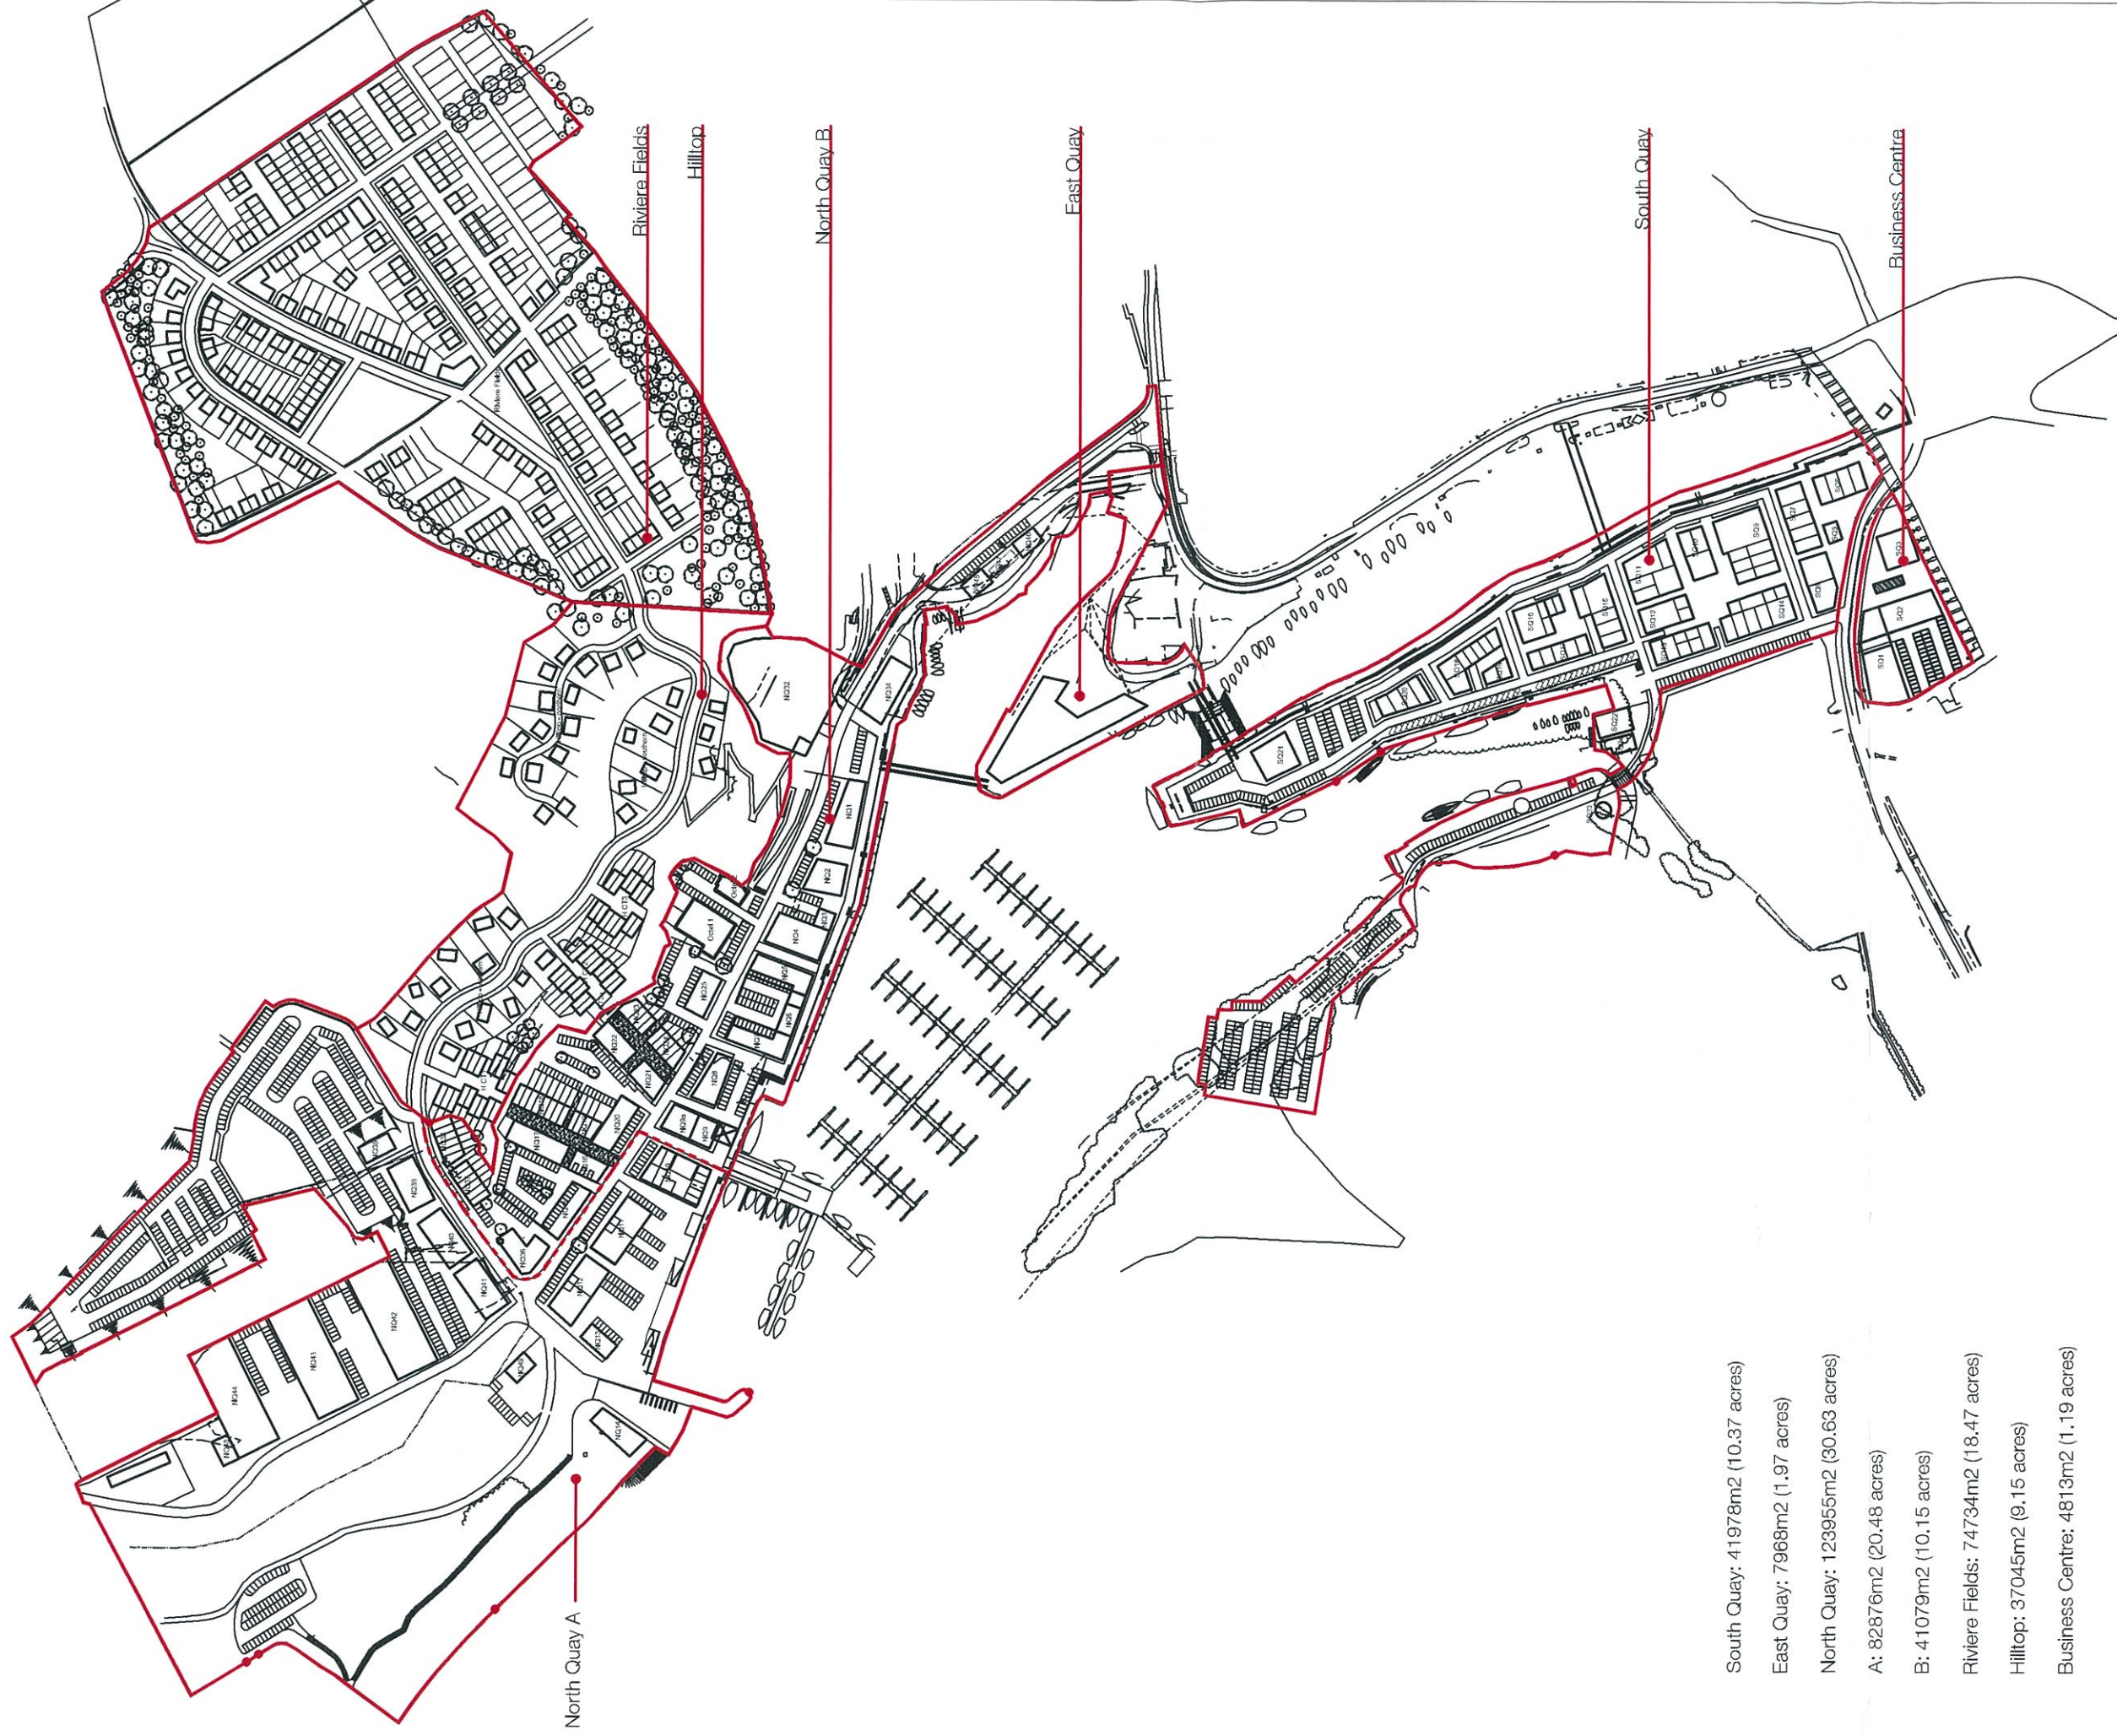

Hayle Harbour, Hayle, Cornwall

Appendix one

**Indicative masterplan and aerial photo montage –
Hayle Harbour Redevelopment**

South Quay: 41978m² (10.37 acres)

East Quay: 7968m² (1.97 acres)

North Quay: 123955m² (30.63 acres)

A: 82876m² (20.48 acres)

B: 41079m² (10.15 acres)

Riviere Fields: 74734m² (18.47 acres)

Hilltop: 37045m² (9.15 acres)

Business Centre: 4813m² (1.19 acres)