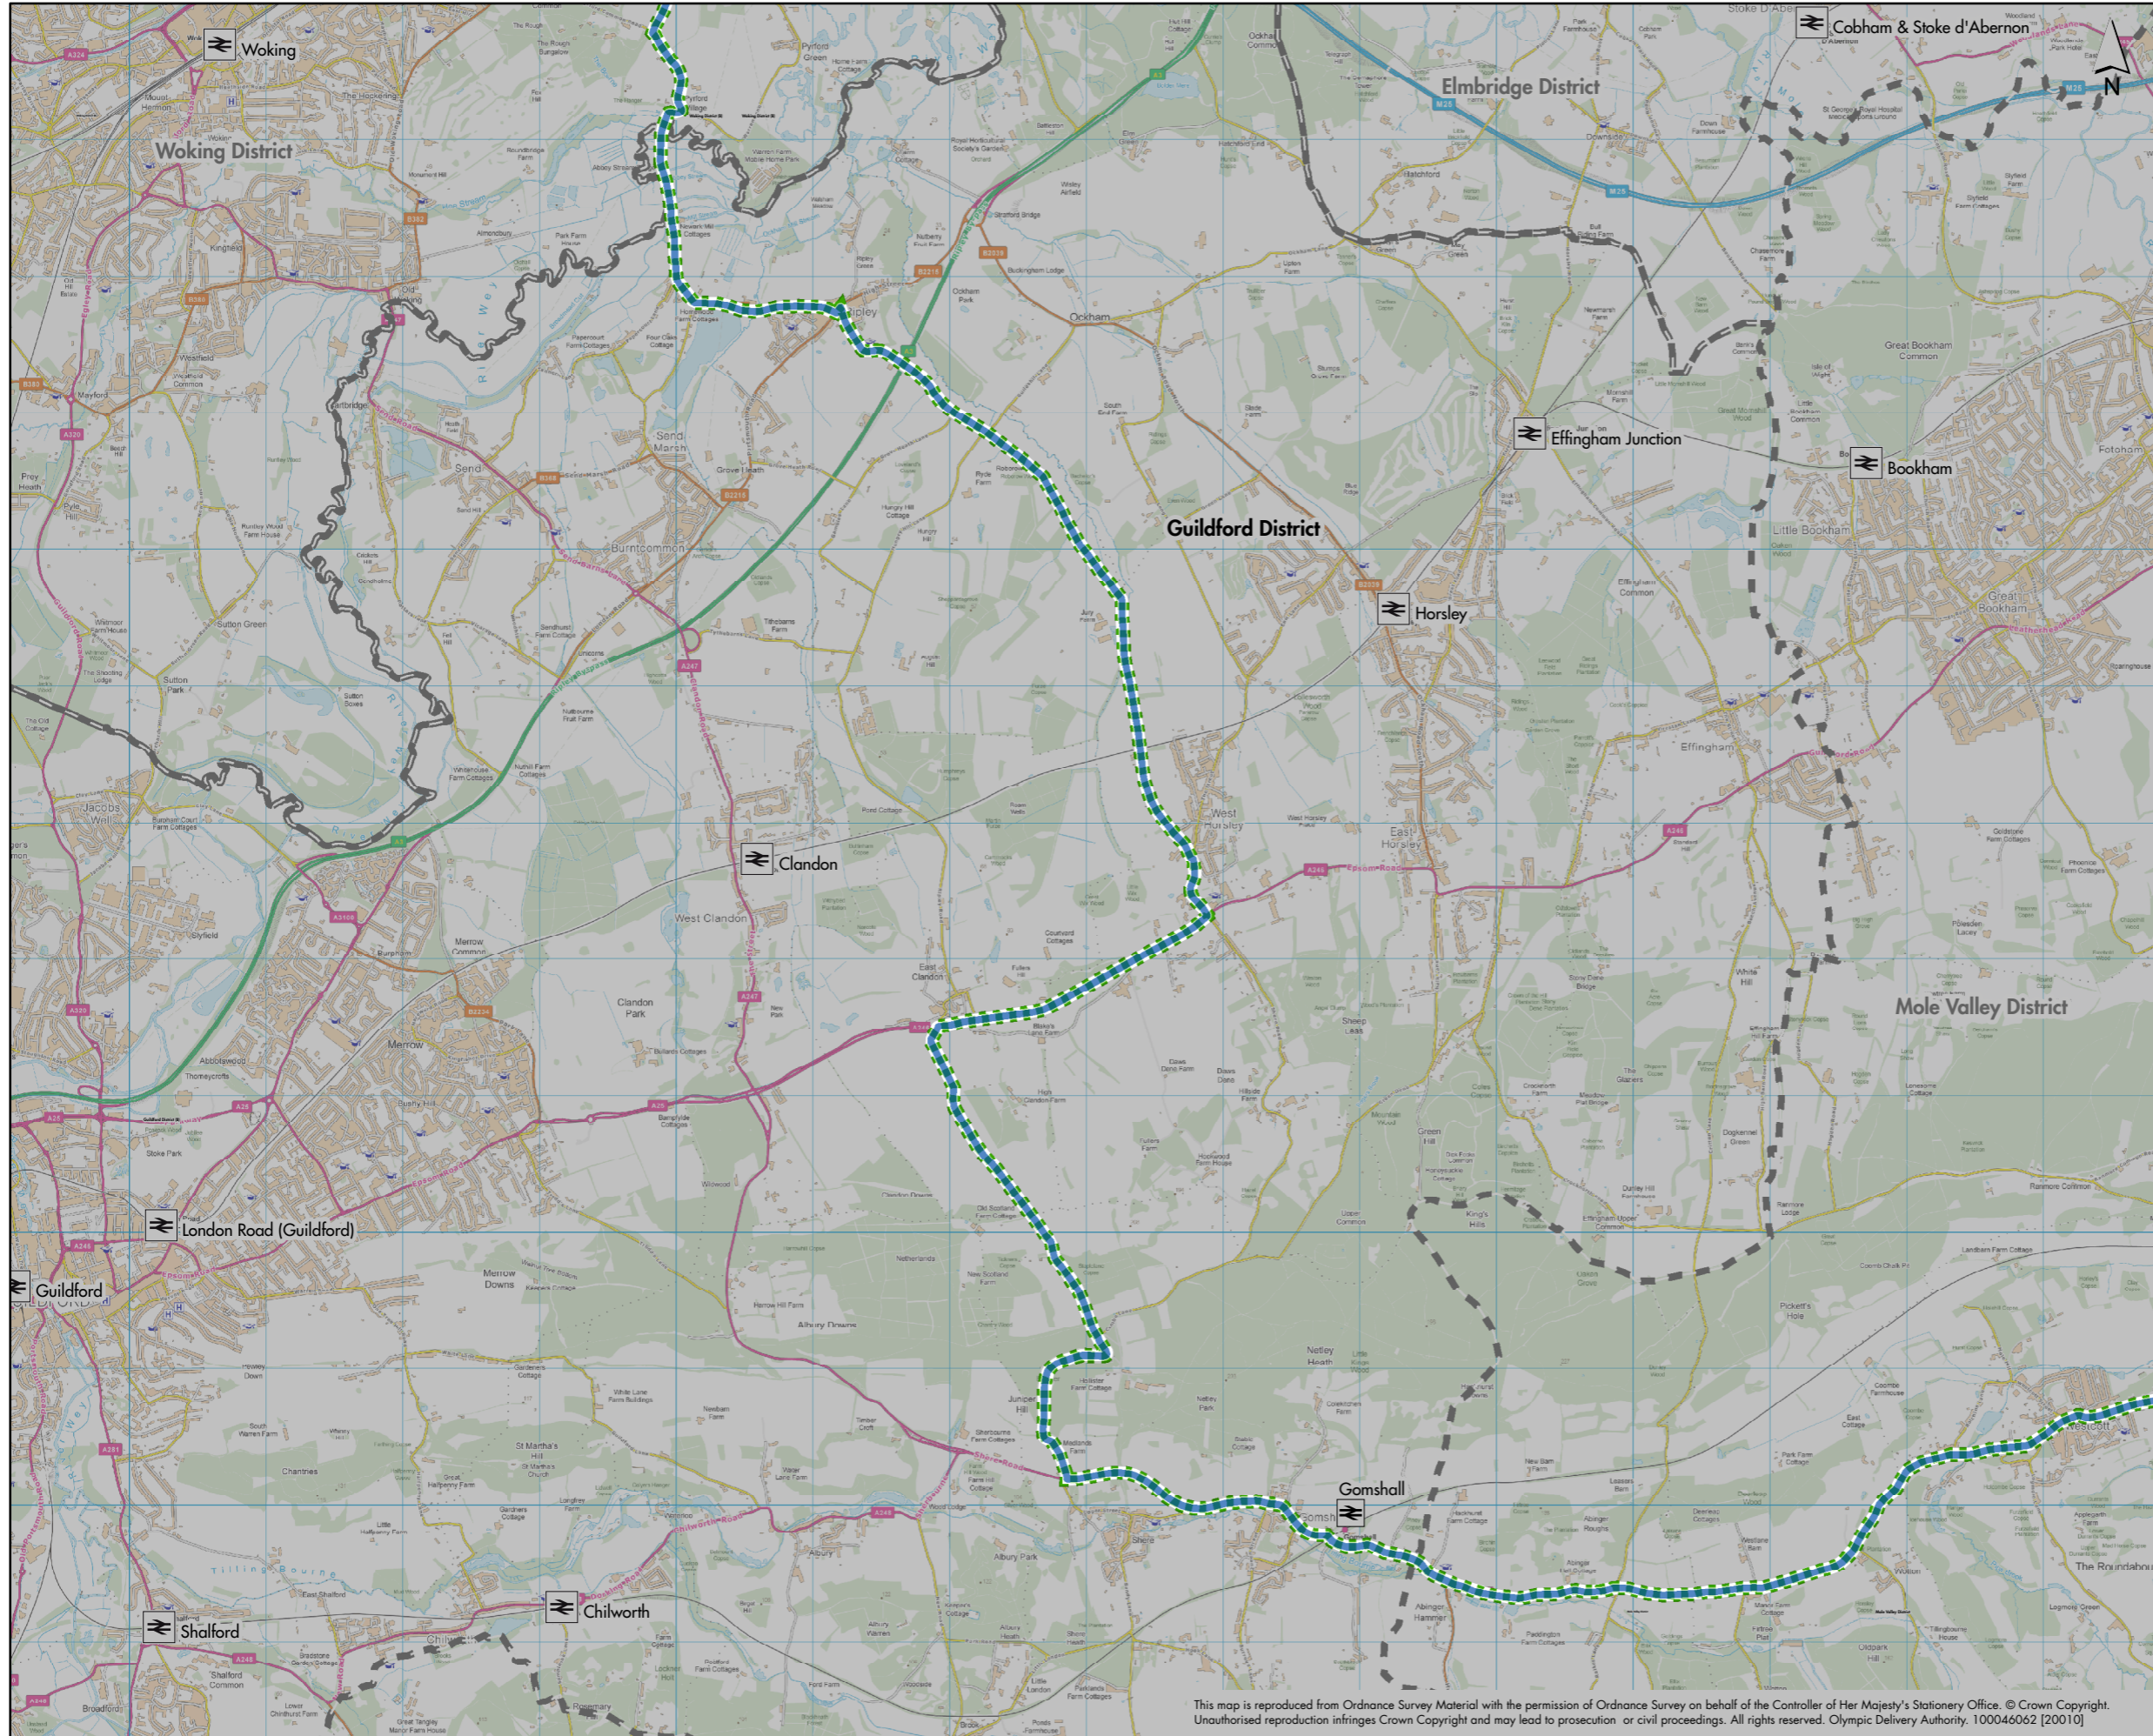

# Guildford and Woking Districts

# GOE : Advertising and Street Trade Restrictions

**Legend**

- Event Zone
- Cycling Road Race
- Borough Boundary

**Operational Days :**  
**Saturday 28 July and Sunday 29 July 2012**

**Sporting Event :**  
**Cycling - Road**

**Route:**

- B367
- Rose Lane/Ripley Lane
- A246 (Epsom Road)
- Staple Lane
- Combe Lane
- A25 (Guildford Road)

Rev	Description	Drawn	Chk'd	Date

--	--	--	--	--

Purpose of Issue  
 GOE Discussion

Creator  
 Government Olympic Executive