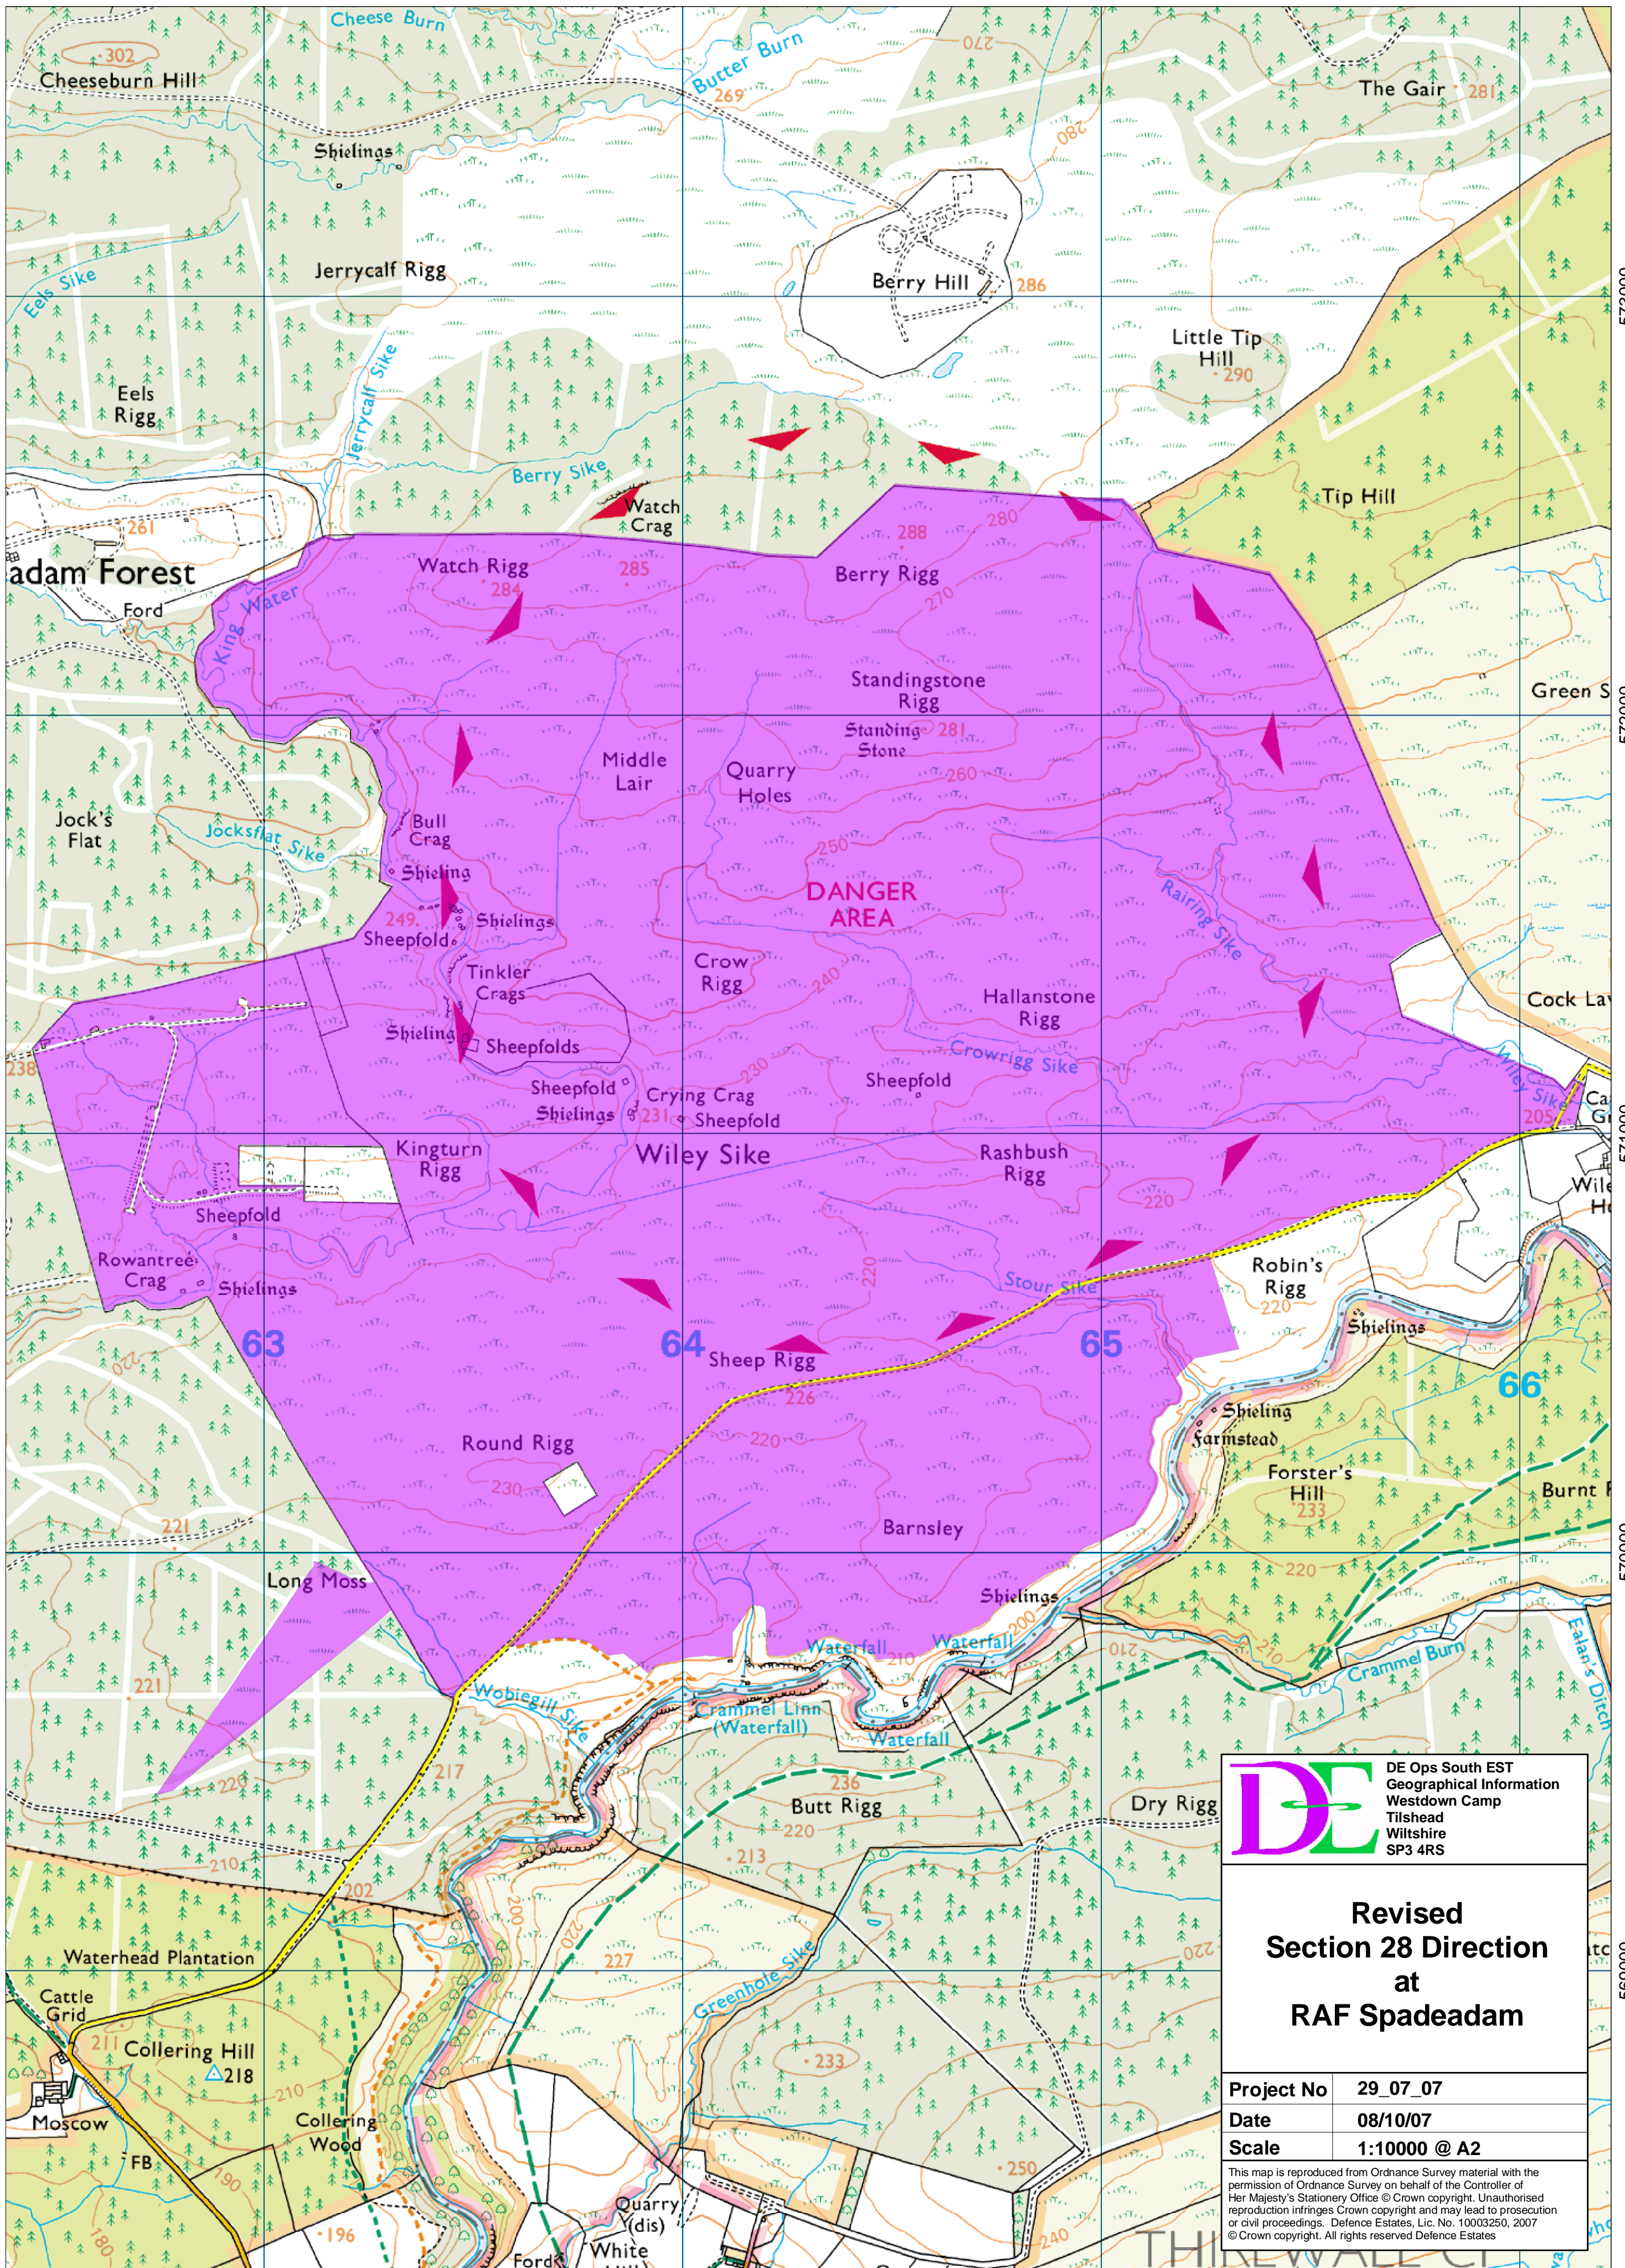

363000

364000

365000

366000

573000

573000

572000

572000

571000

571000

570000

570000

569000

569000

363000

364000

365000

366000

DE DE Ops South EST
Geographical Information
Westdown Camp
Tilthead
Wiltshire
SP3 4RS

**Revised
Section 28 Direction
at
RAF Spadeadam**

Project No	29_07_07
Date	08/10/07
Scale	1:10000 @ A2

This map is reproduced from Ordnance Survey material with the permission of Ordnance Survey on behalf of the Controller of Her Majesty's Stationery Office © Crown copyright. Unauthorised reproduction infringes Crown copyright and may lead to prosecution or civil proceedings. Defence Estates, Lic. No. 10003250, 2007 © Crown copyright. All rights reserved Defence Estates