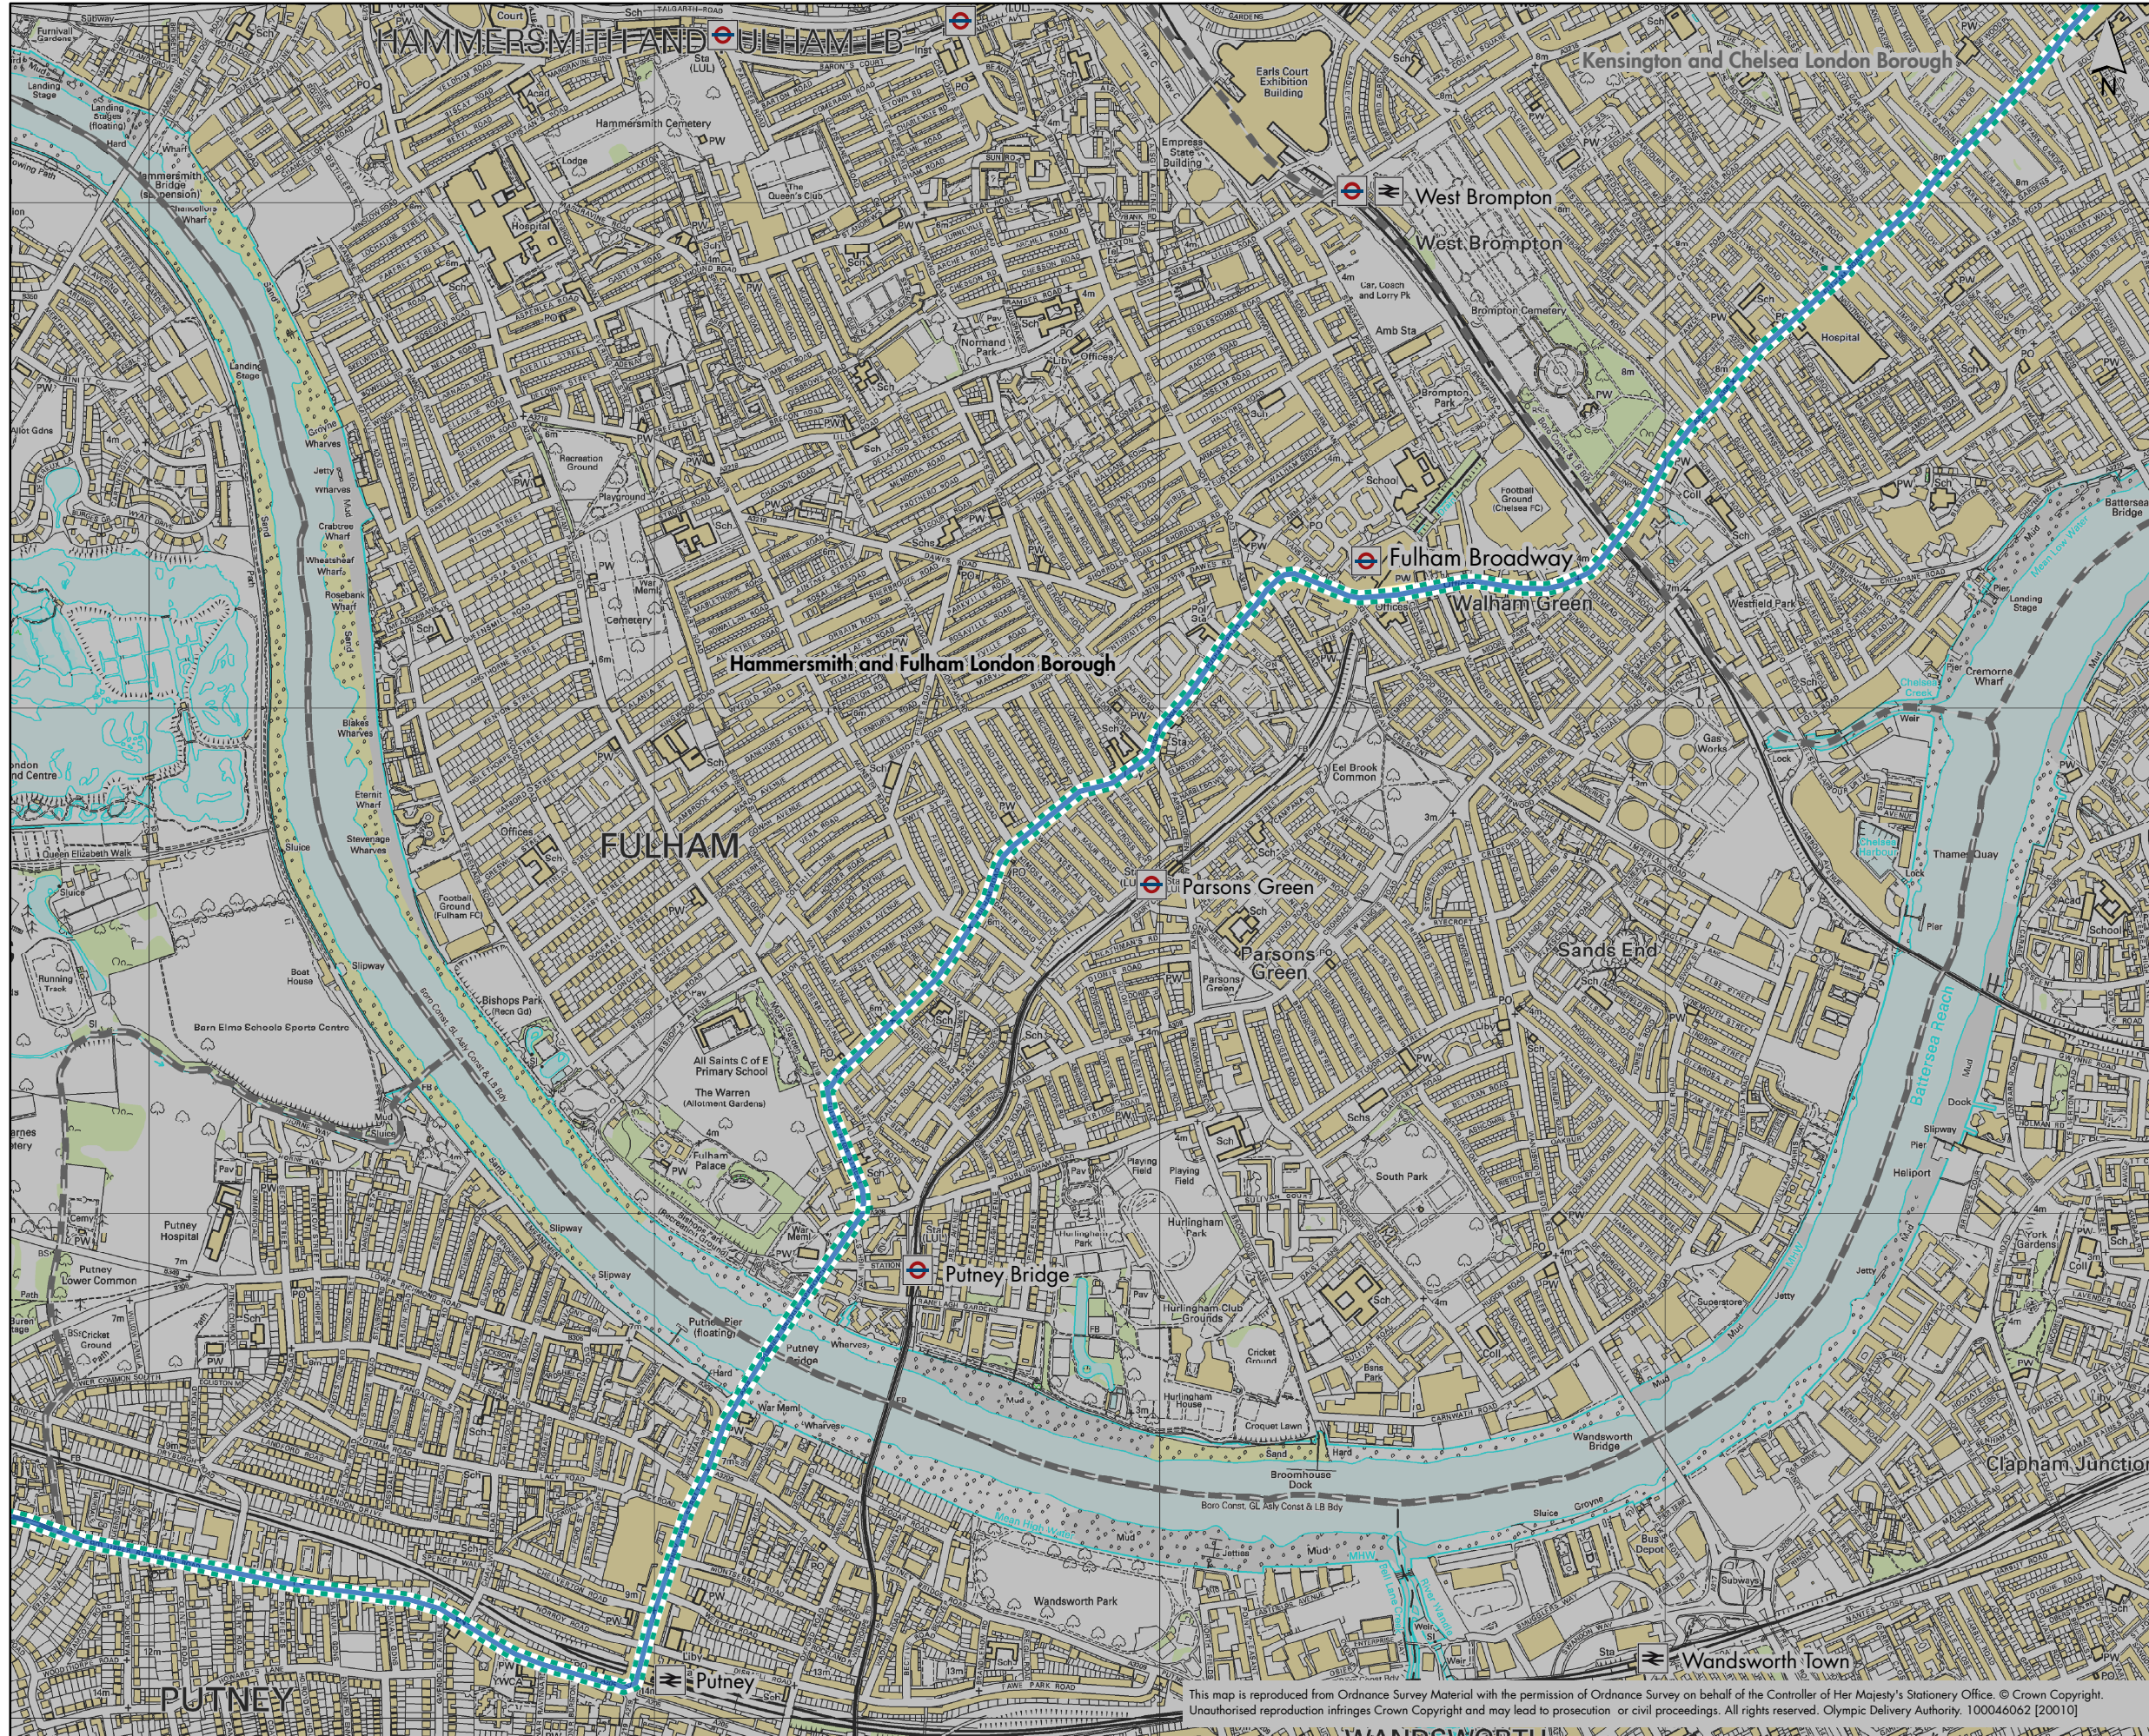

Hammersmith and Fulham Borough

GOE : Advertising and Street Trade Restrictions

Legend

- Event Zone
- Cycling Road Race
- Borough Boundary

Operational Days :
Saturday 28 July and Sunday 29 July 2012

Sporting Event :
Cycling - Road

Route (From Start):

- A308 (Fulham Road)
- A304 (Fulham Road)
- A219 (Fulham High Street/Putney Hill)
- A205 (Uper Richmond Road)

Route (To Finish):

- A205 (Uper Richmond Road)
- A219 (Fulham High Street/Putney Hill)
- A304 (Fulham Road)
- A308 (Fulham Road)