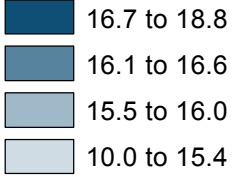

## Key Stage 1: Average Point Score of pupils in State-funded schools\* by Middle Layer Super Output Area (of pupil residence), 2014

### Average Point Score

National figure (State-funded schools\*): 15.9

\* Including CTCs and academies.