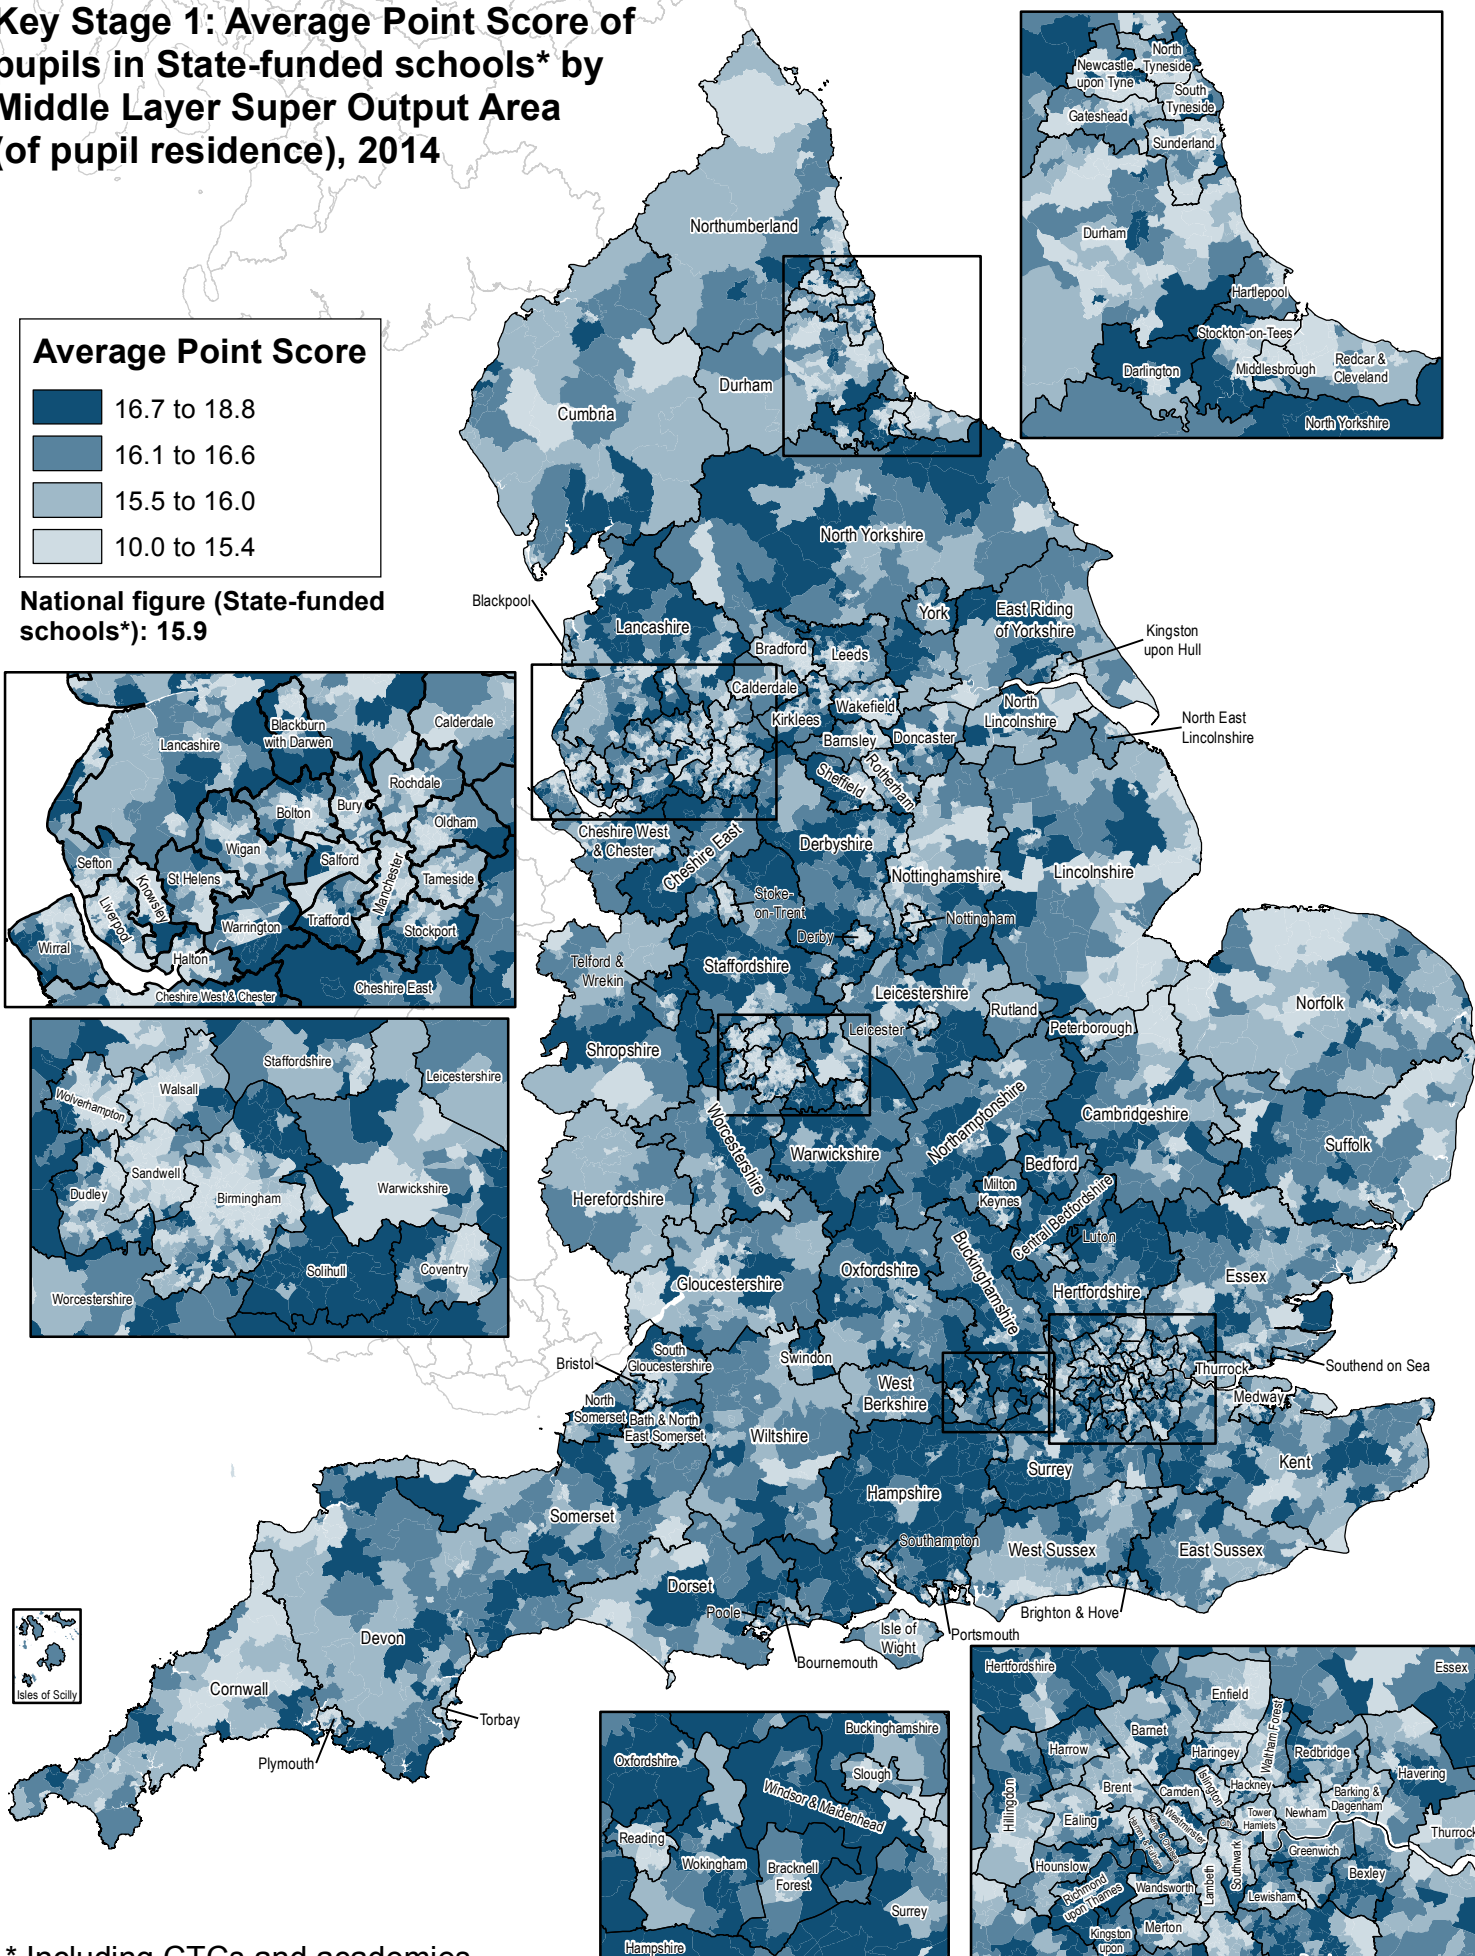

## Key Stage 1: Average Point Score of pupils in State-funded schools\* by Middle Layer Super Output Area (of pupil residence), 2014

### Average Point Score

National figure (State-funded schools\*): 15.9

\* Including CTCs and academies.