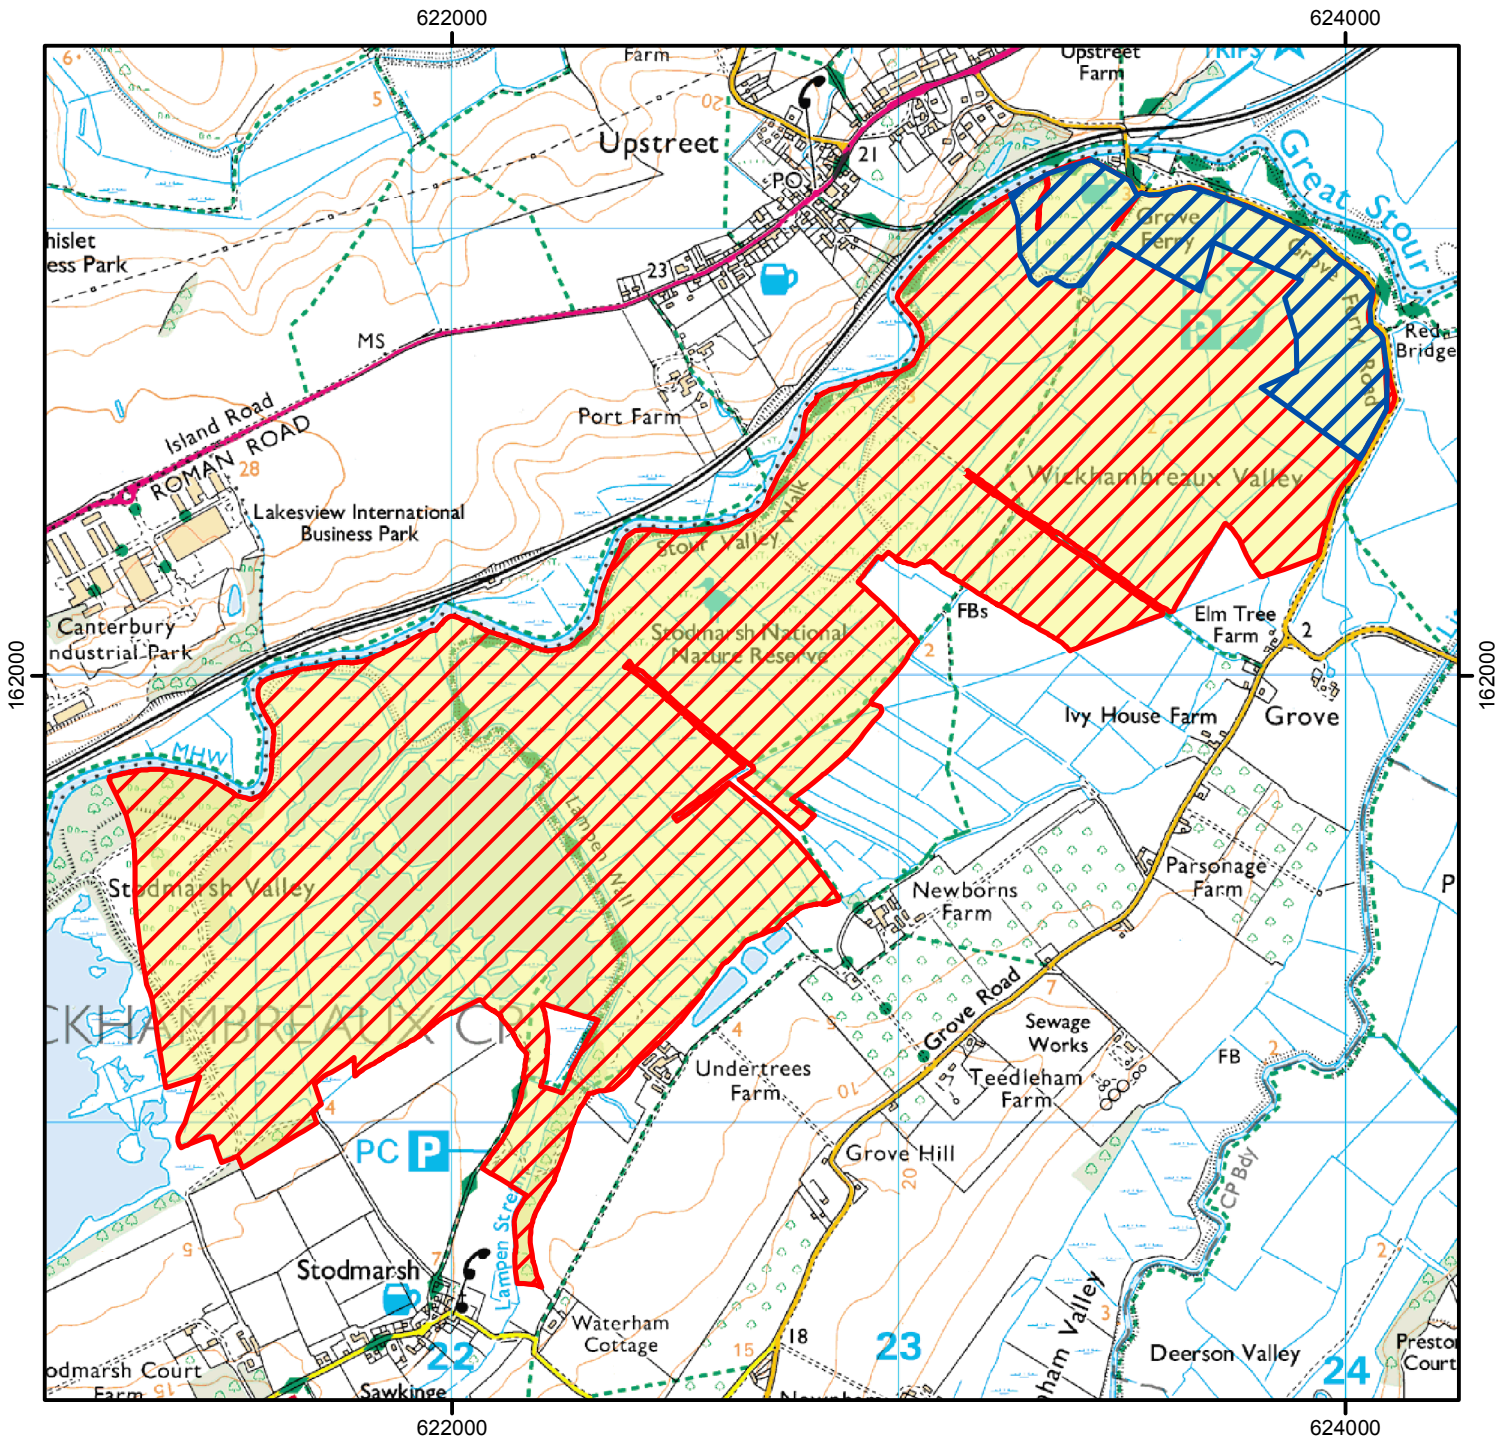

# CROW Open Access : Consultation on new restriction

(Please see accompanying notice)

This does not affect Public Rights of Way

Consultation start date: 8th December 2015

Consultation end date: 18th January 2016

Case Number: 2015067839 & 2015067840

0 400 800 Metres

© Crown Copyright and database right 2015. All rights reserved.  
Ordnance Survey Licence number 100022021.

Consultation (October to July)

Consultation

CROW Access Land

For more information call the Open Access Contact Centre on 0300 060 2091  
or visit our website at [www.gov.uk/right-of-way-open-access-land/use-your-right-to-roam](http://www.gov.uk/right-of-way-open-access-land/use-your-right-to-roam)