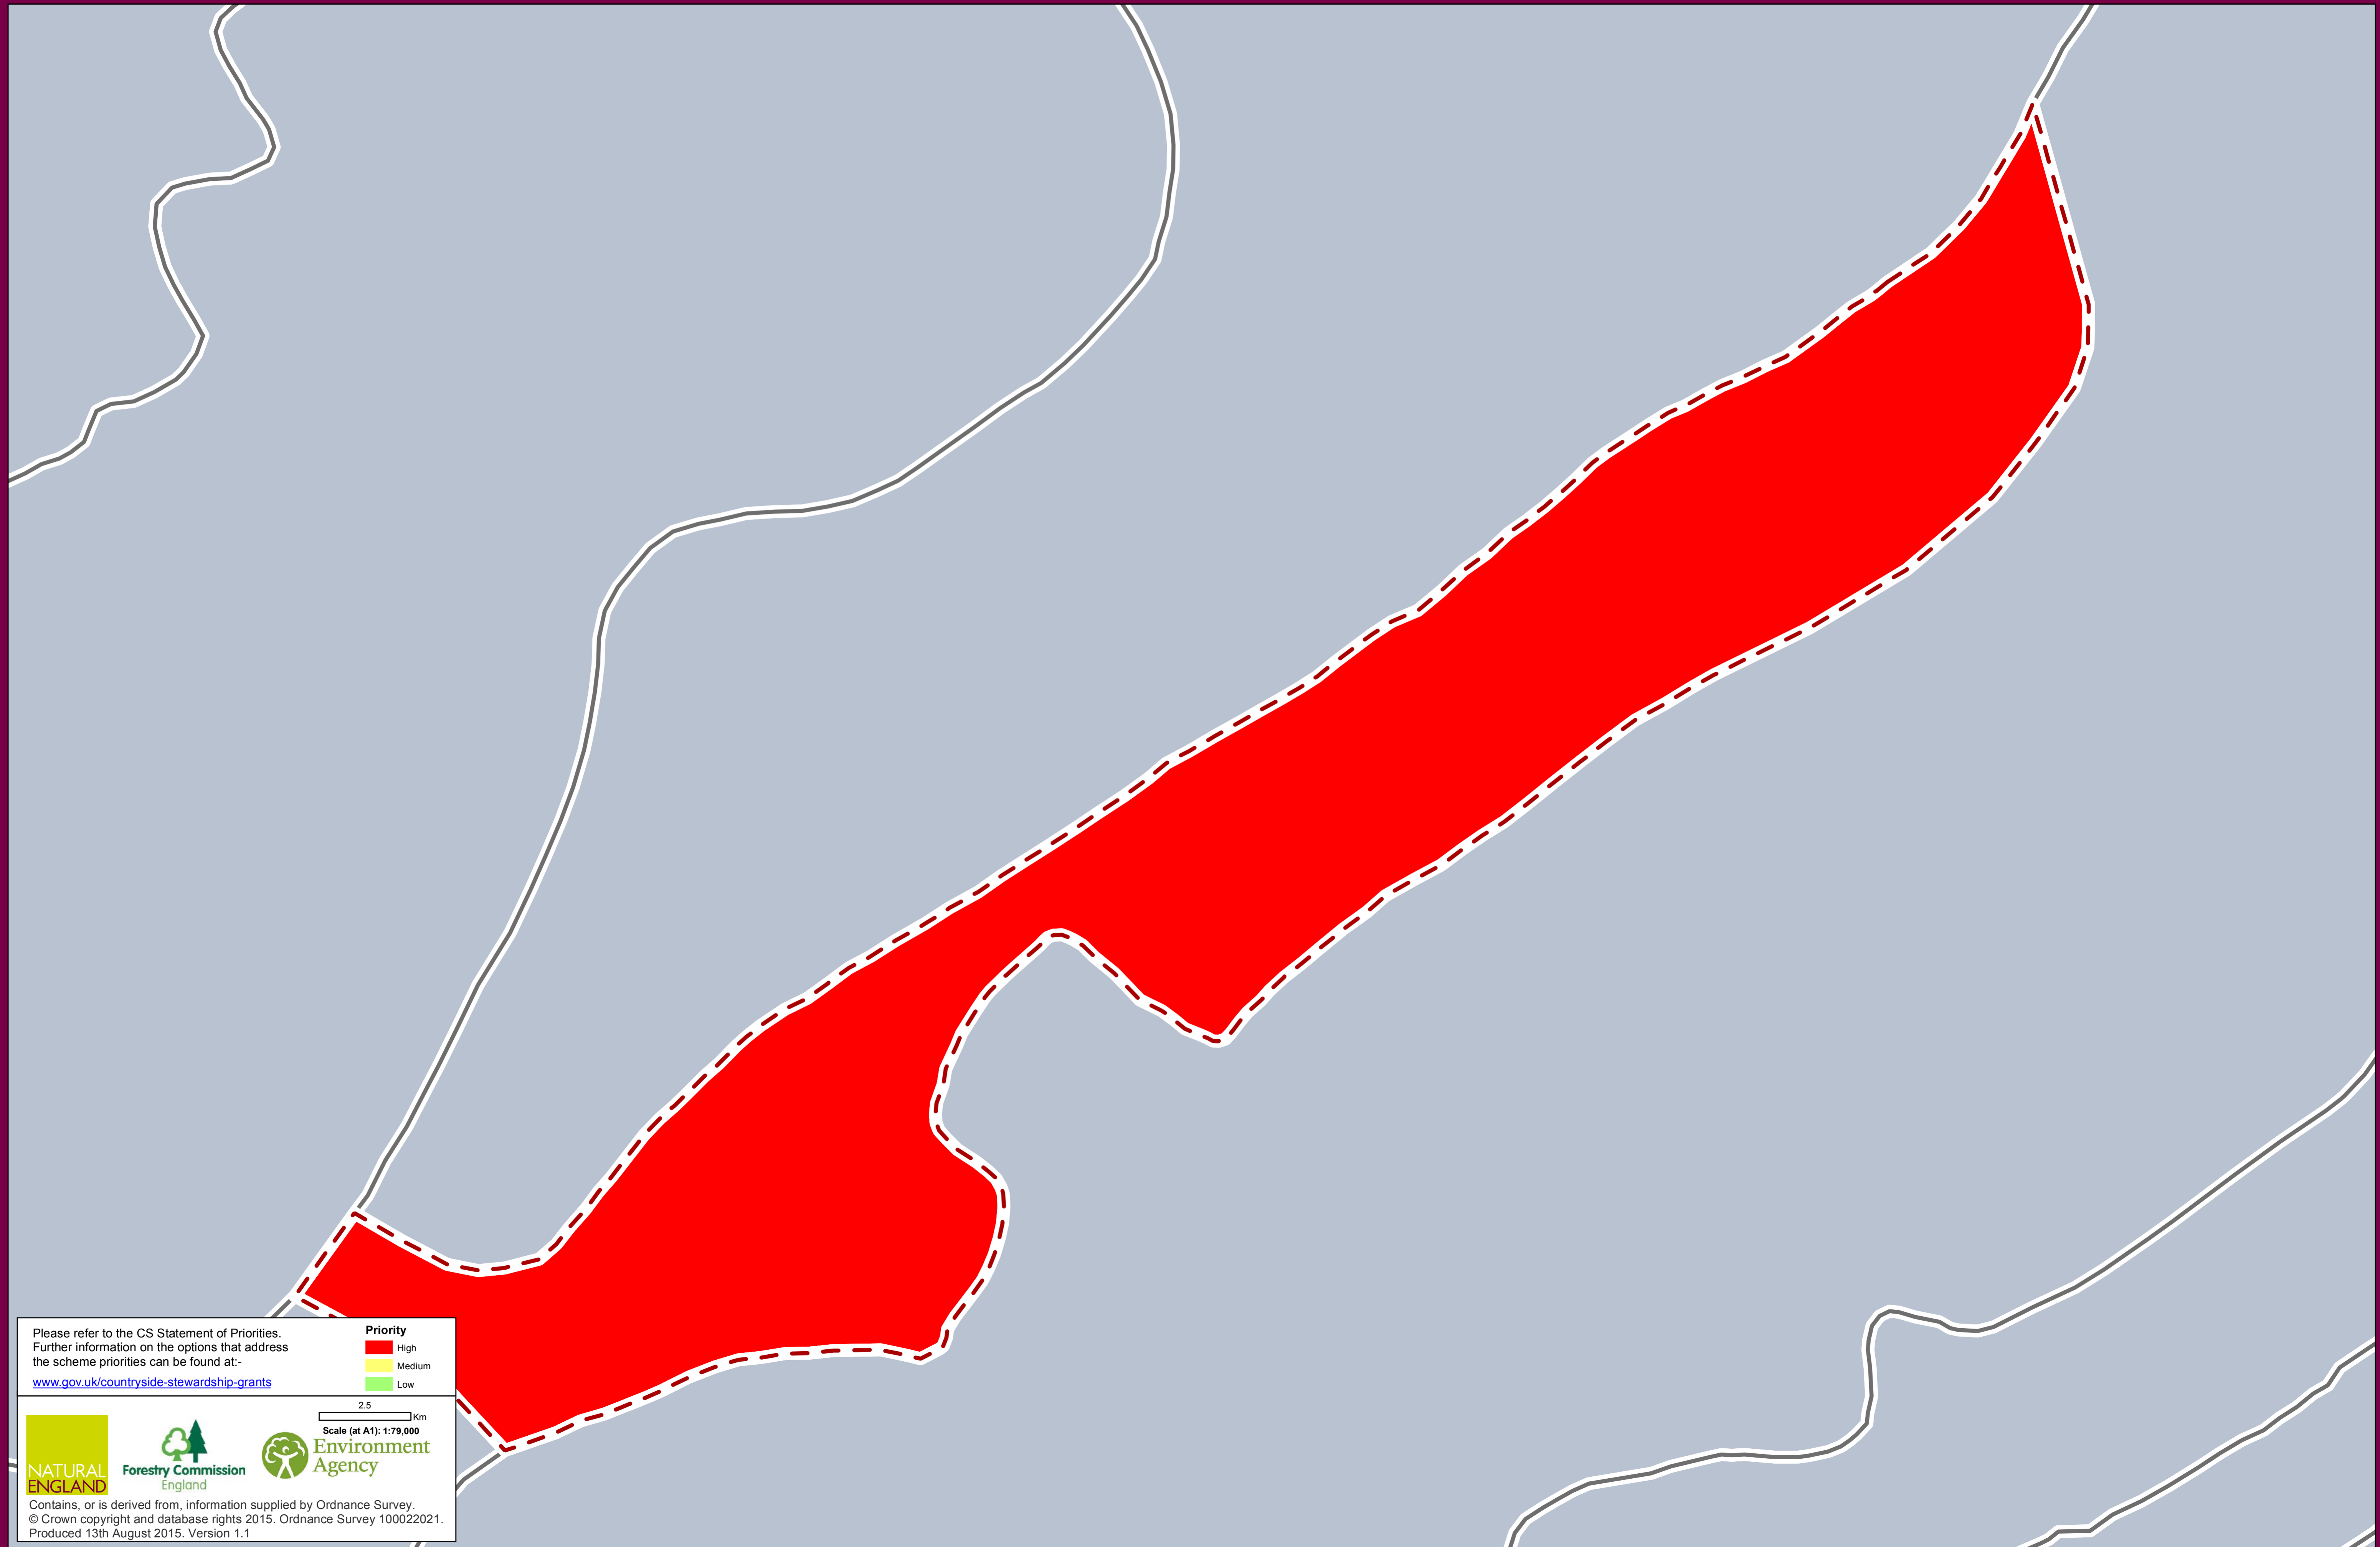

Countryside Stewardship Mid Tier Targeting Priorities Yardley-Whittlewood Ridge NCA (91)

Please refer to the CS Statement of Priorities.
Further information on the options that address
the scheme priorities can be found at:-

www.gov.uk/countryside-stewardship-grants

Priority
High
Medium
Low

2.5 Km
Scale (at A1): 1:79,000

Contains, or is derived from, information supplied by Ordnance Survey.
© Crown copyright and database rights 2015. Ordnance Survey 100022021.
Produced 13th August 2015. Version 1.1