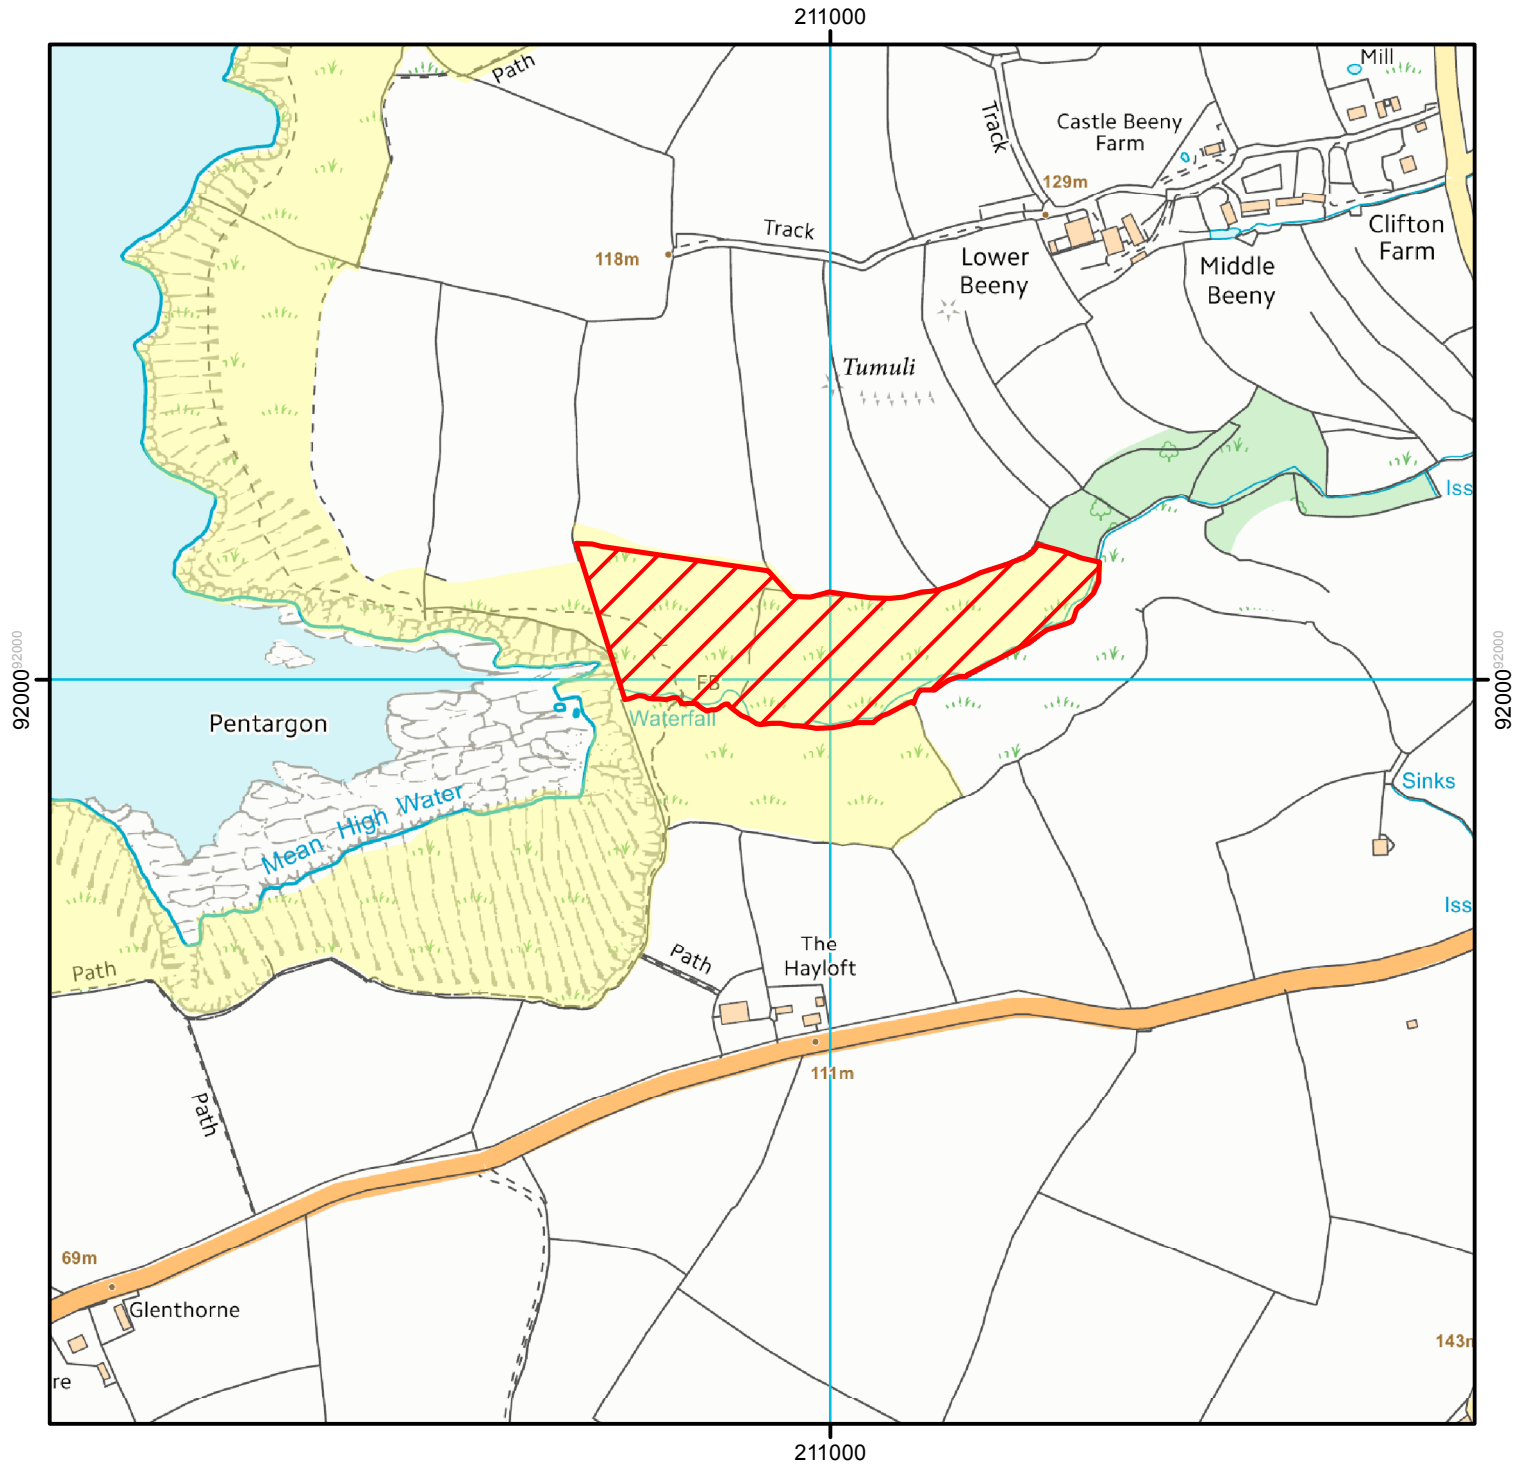

# CROW Open Access: Consultation on review of restriction

This does not affect Public Rights of Way

Consultation start date: 27th July 2016

Consultation end date: 31st August 2016

Case Number: 2016058166

For more information call the Open Access Contact Centre on 0300 060 2091 or visit our website at [www.gov.uk/right-of-way-open-access-land/use-your-right-to-roam](http://www.gov.uk/right-of-way-open-access-land/use-your-right-to-roam)