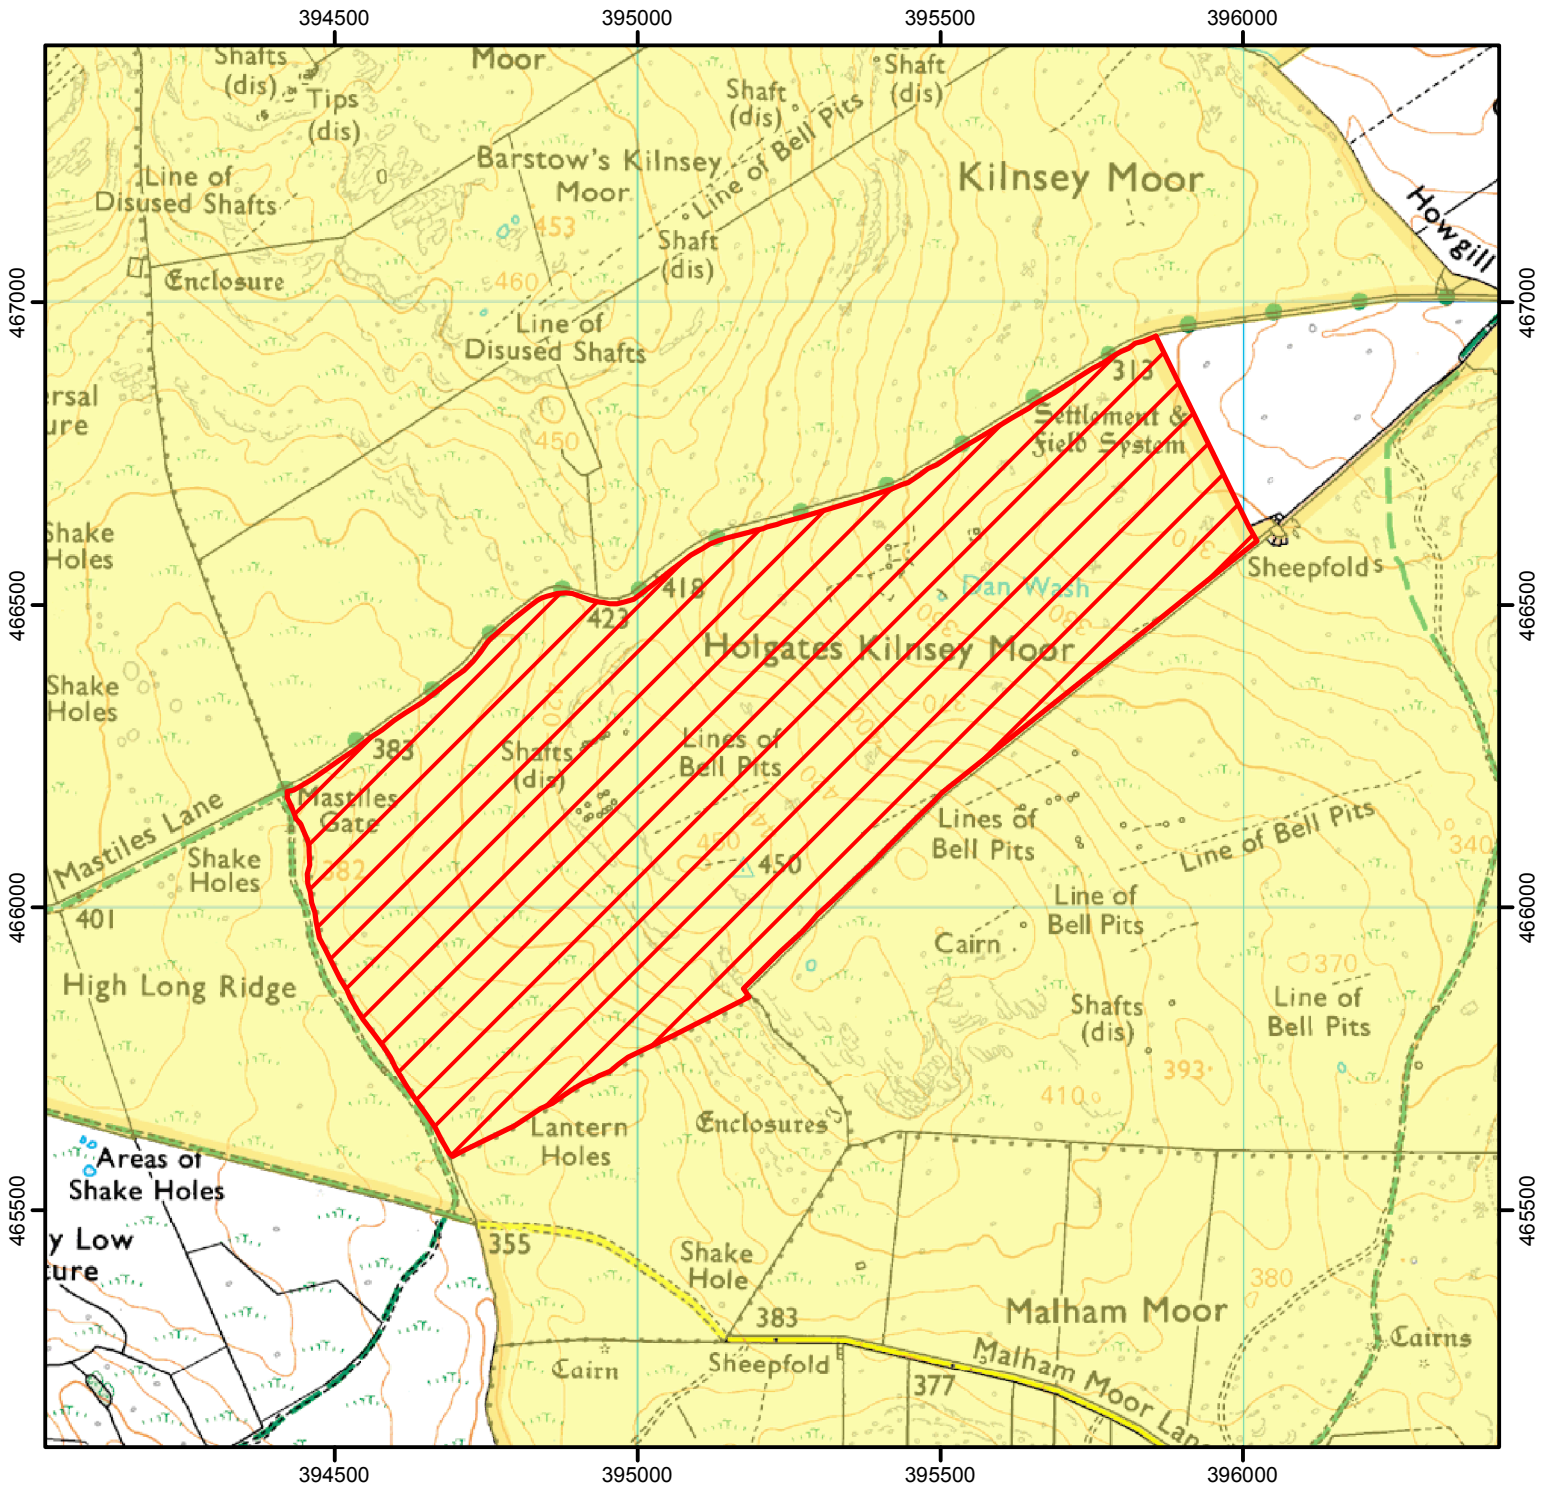

CROW Open Access : Second consultation on review of restriction

(Please see accompanying notice)

(This does not affect Public Rights of Way)

Consultation start date : Monday 21st September 2015

Consultation end date : Monday 19th October 2015

Case Number: 2004110252

0 200 400 800 Metres

© Crown Copyright and database right 2015. All rights reserved. Ordnance Survey Licence number 100022021.

CROW Consultation

CROW Access Land

For more information call the Open Access Contact Centre on 0300 060 2091 or visit our website at www.gov.uk/right-of-way-open-access-land/use-your-right-to- roam